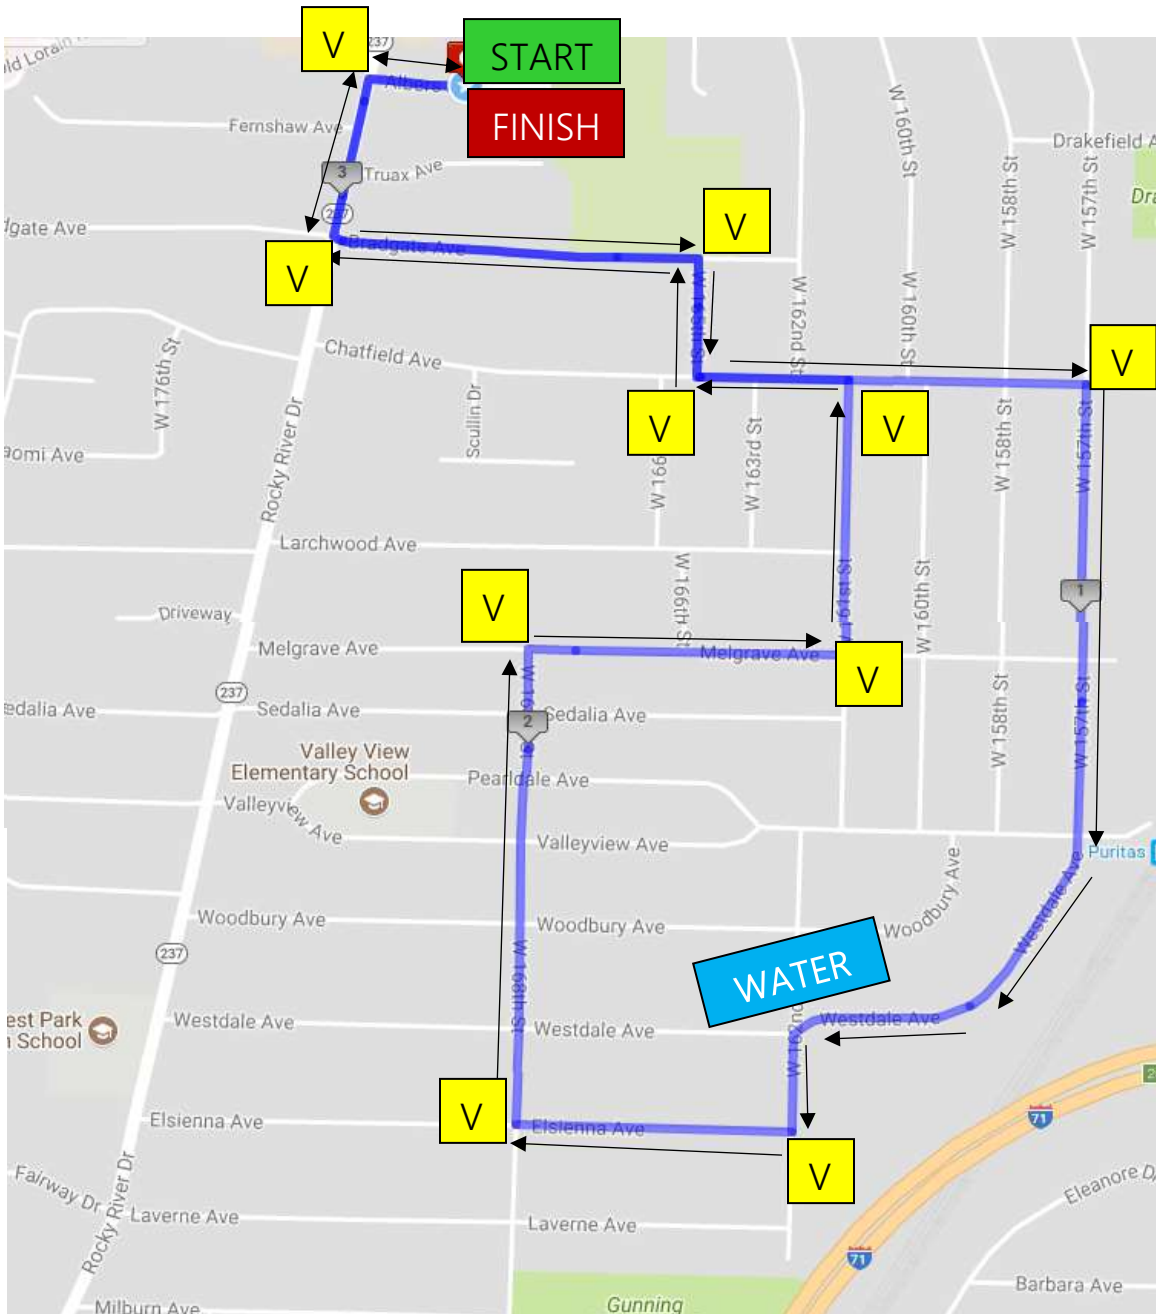

# Dead Sprint 5K

**START: On Albers Ave., behind West Park Station**

- Head west
- Turn left on Rocky River Dr.
- Turn left on Bradgate Ave.
- Turn right on West 165<sup>th</sup> St.
- Turn left on Chatfield Ave.
- Turn right on West 157<sup>th</sup> St.
- Continue on Westdale Ave.
- Turn left on West 162<sup>nd</sup> St.
- Turn right on Elsienna Ave.

- Turn right on West 168<sup>th</sup> St.
  - Turn right on Melgrave Ave.
  - Turn left on W. 161<sup>st</sup> St.
  - Turn left on Chatfield
  - Turn right on W. 165<sup>th</sup> St.
  - Turn left on Bradgate
  - Turn right on Rocky River Dr.
  - Turn right on Albers Ave.
- FINISH: On Albers Ave., behind West Park Station**