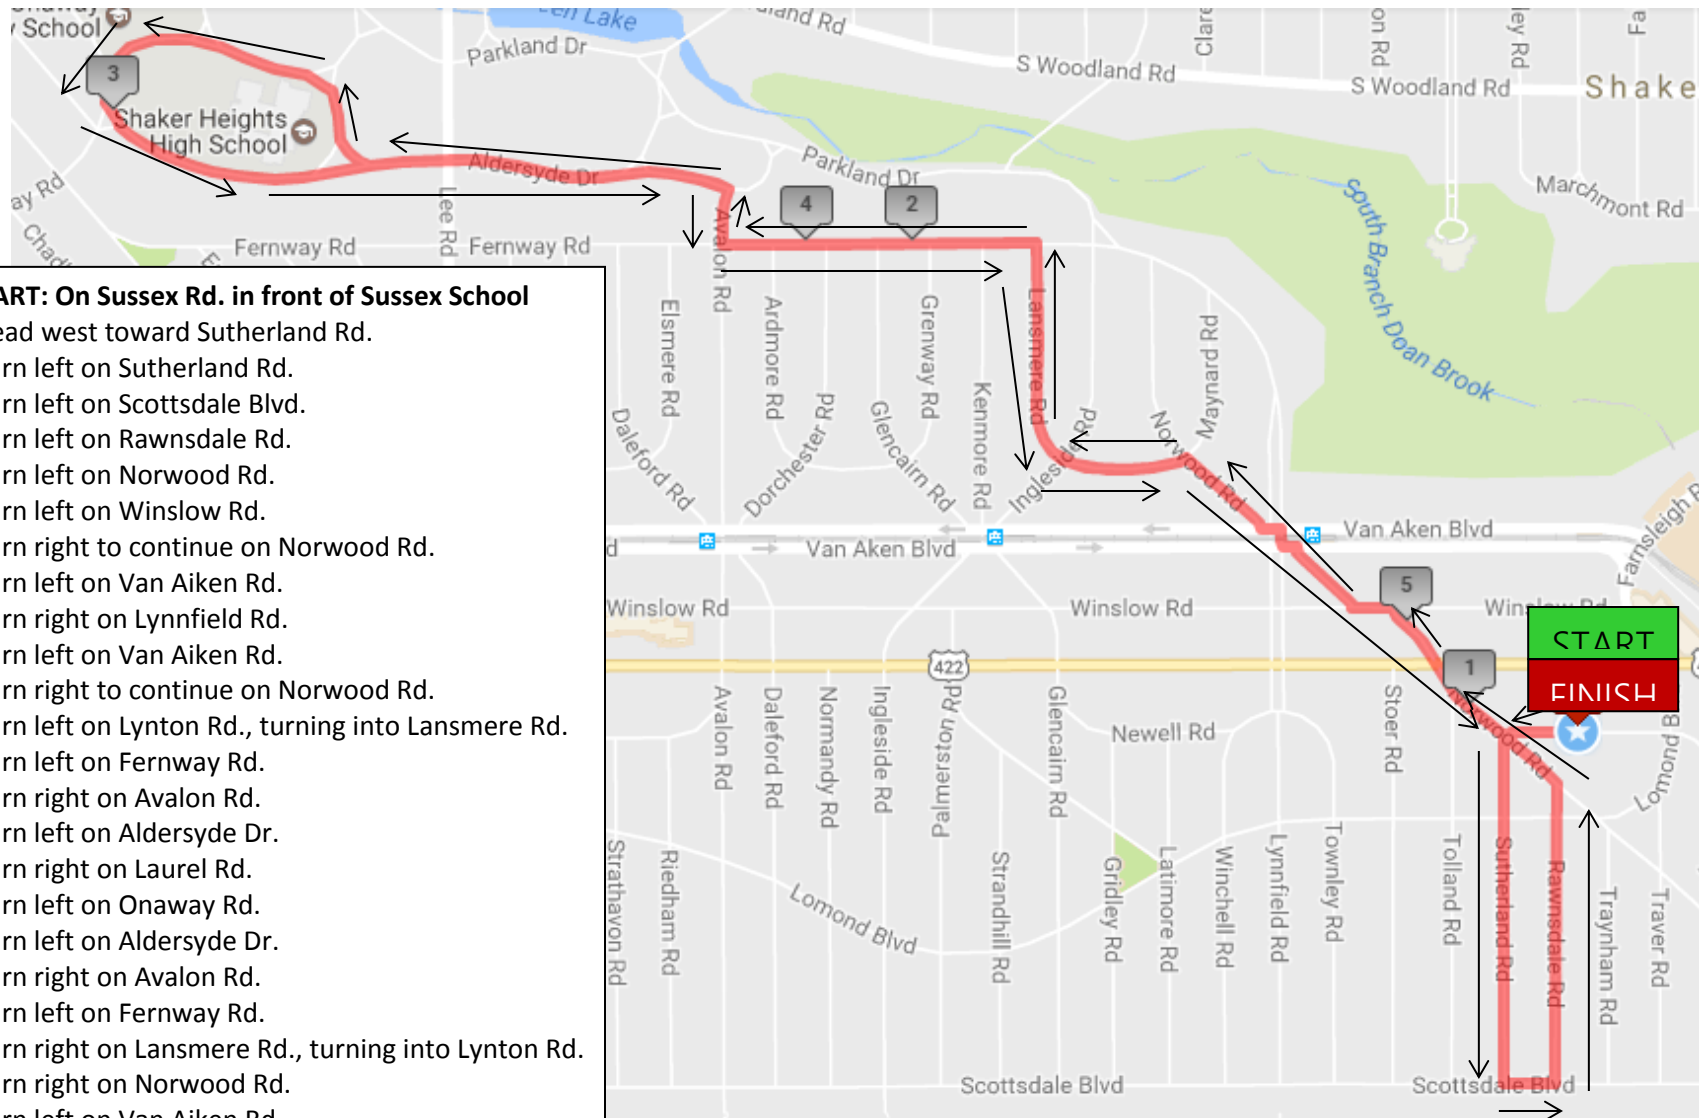

Dads Day Course Map

START: On Sussex Rd. in front of Sussex School

- Head west toward Sutherland Rd.
- Turn left on Sutherland Rd.
- Turn left on Scottsdale Blvd.
- Turn left on Rawnsdale Rd.
- Turn left on Norwood Rd.
- Turn left on Winslow Rd.
- Turn right to continue on Norwood Rd.
- Turn left on Van Aiken Rd.
- Turn right on Lynnfield Rd.
- Turn left on Van Aiken Rd.
- Turn right to continue on Norwood Rd.
- Turn left on Lynton Rd., turning into Lansmere Rd.
- Turn left on Fernway Rd.
- Turn right on Avalon Rd.
- Turn left on Aldersyde Dr.
- Turn right on Laurel Rd.
- Turn left on Onaway Rd.
- Turn left on Aldersyde Dr.
- Turn right on Avalon Rd.
- Turn left on Fernway Rd.
- Turn right on Lansmere Rd., turning into Lynton Rd.
- Turn right on Norwood Rd.
- Turn left on Van Aiken Rd.
- Turn right on Lynnfield Rd.
- Turn left on Van Aiken Rd.
- Turn right to continue on Norwood Rd.
- Turn left on Winslow Rd.
- Turn right to continue on Norwood Rd.
- Turn left on Sussex Rd.

FINISH: On Sussex Rd. in front of Sussex School