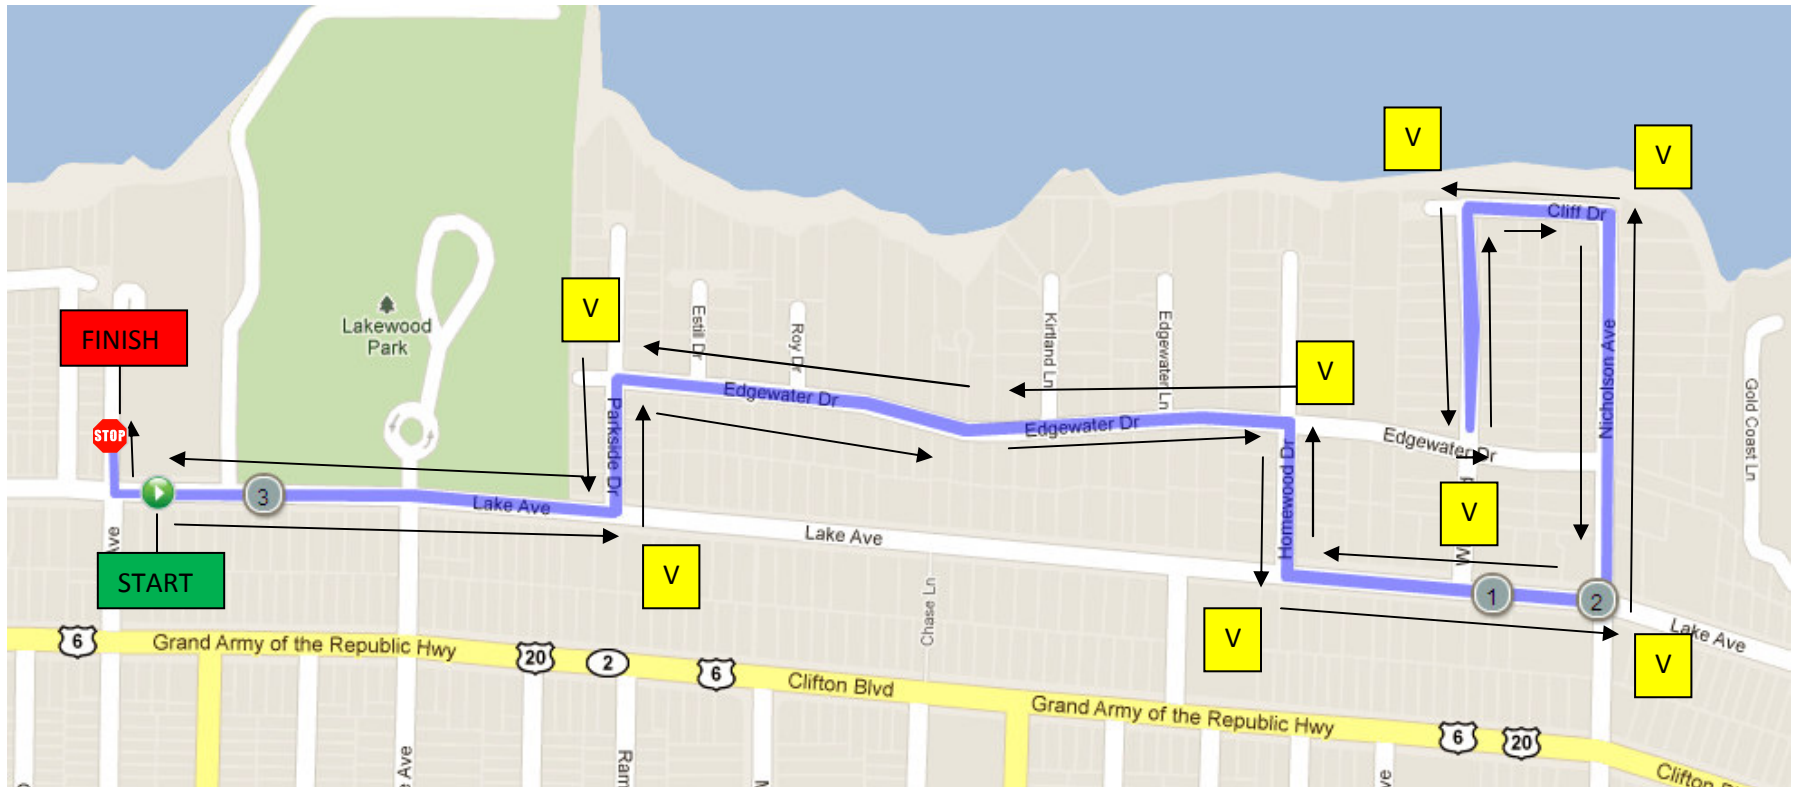

Lakewood Catholic Academy

V ■ Volunteer

Start on Lake Ave. in front of Lakewood Catholic Academy.
 Run **EAST** on Lake Ave.
 Turn **LEFT** on Parkside Dr.
 Turn **RIGHT** On Edgewater Dr.
 Turn **RIGHT** on Homewood Dr.
 Turn **LEFT** on Lake Ave.
 Turn **LEFT** on Nicholson Ave.
 Turn **LEFT** on Cliff Dr.
 Turn **LEFT** on Wilbert Rd.
 Turn around right before Edgewater Dr.

Turn **RIGHT** on Cliff Dr.
 Turn **RIGHT** on Nicholson Ave.
 Turn **RIGHT** on Lake Ave.
 Turn **RIGHT** on Homewood Dr.
 Turn **LEFT** on Edgewater Dr.
 Turn **LEFT** on Parkside Dr.
 Turn **RIGHT** on Lake Ave.
 Turn **RIGHT** into the parking lot of Lakewood Catholic Academy to the finish line.