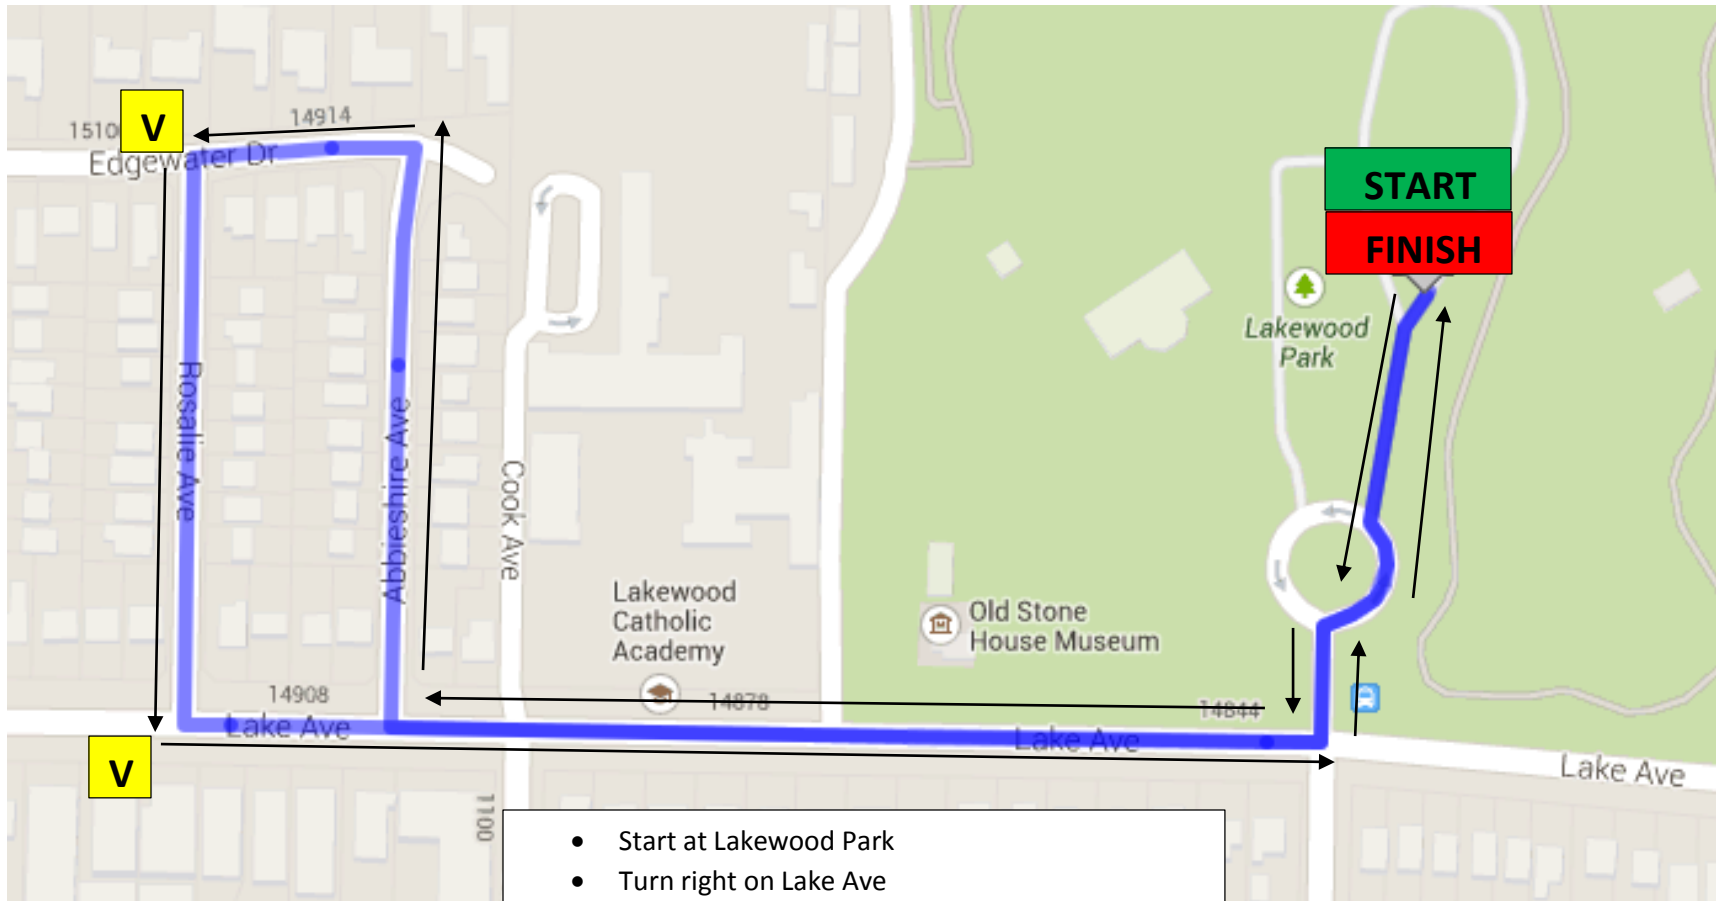

Nature's Bin 1 Mile Walk

- Start at Lakewood Park
- Turn right on Lake Ave
- Turn right on Abbieshire Ave
- Turn left on Edgewater Dr
- Turn left on Rosalie Ave
- Turn left on Lake Ave
- Turn left back into Lakewood Park to the Finish