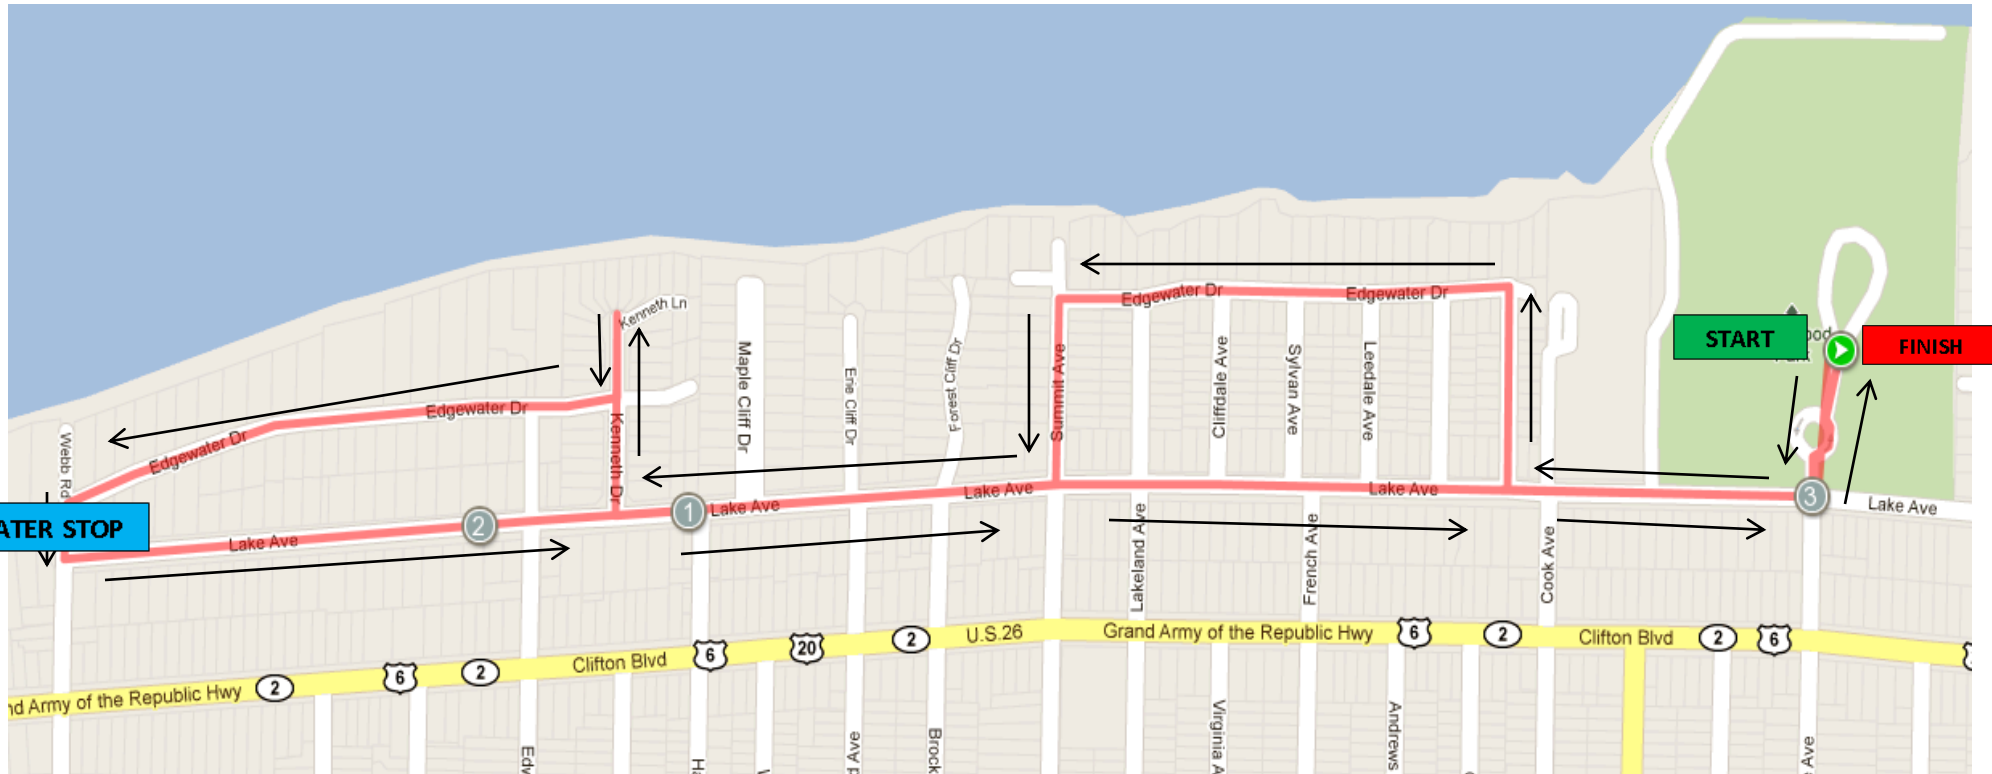

Nature's Bin 5k Course Map

Start at Lakewood Park

- Right on Lake
 - Right on Abbieshire
 - Left on Edgewater
 - Left on Summit
 - Right on Lake
 - Right on Kenneth
 - Turn around at end of Kenneth
 - Right on Edgewater
 - Left on Webb
 - Left on Lake
 - Follow Lake back to Lakewood Park
 - Left into Lakewood Park
- Finish at Lakewood Park**