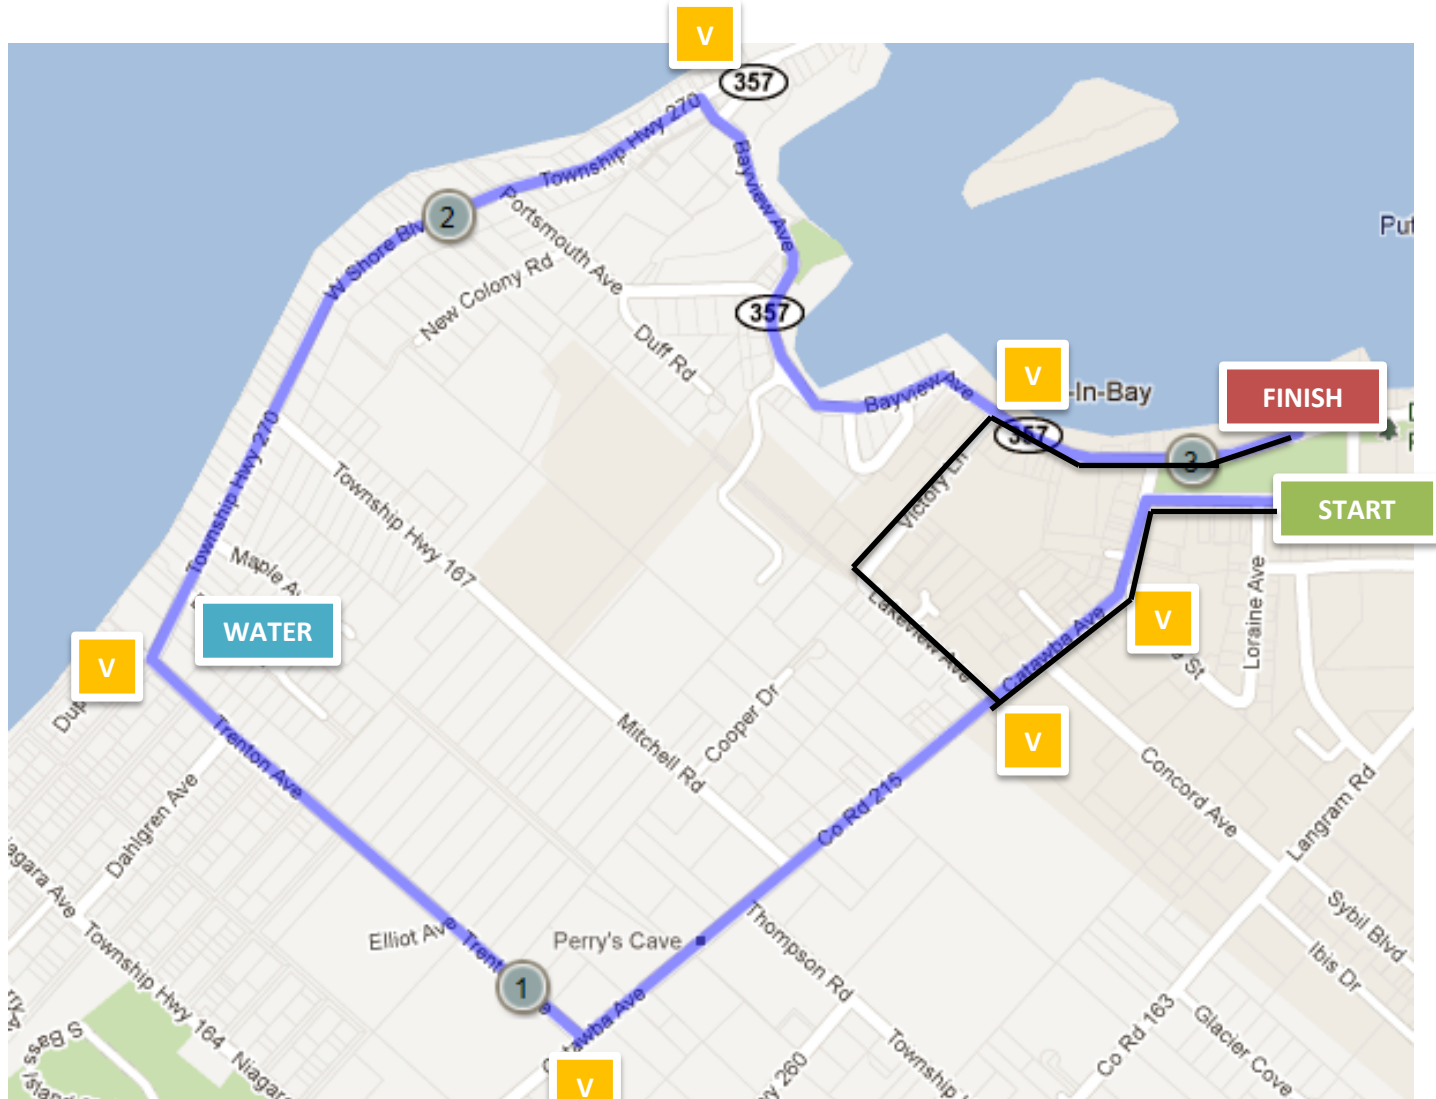

Put In Bay 5K

— = 1 Mile Route

— = 5K Route