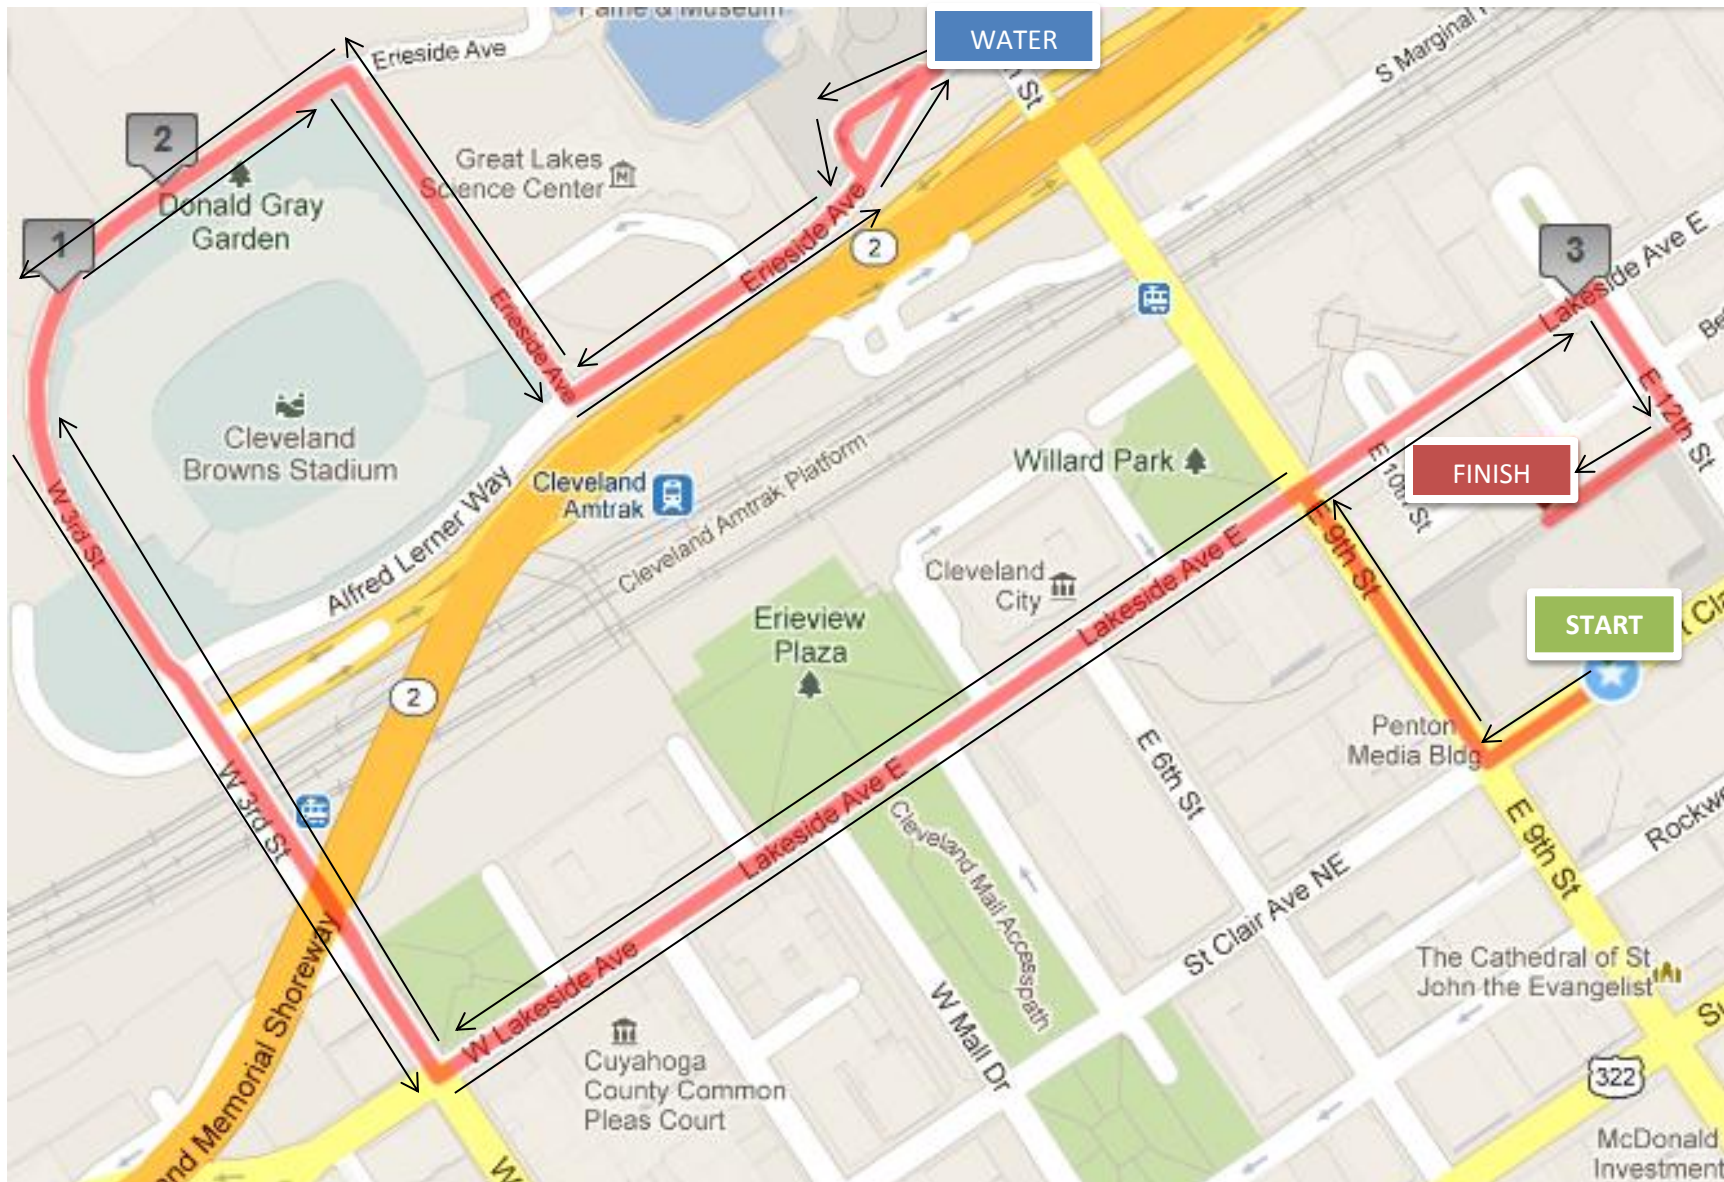

# Chili Bowl Classic 5K

- Start outside the Galleria on St. Clair Ave.
- Head west on St. Clair and turn right on E. 9<sup>th</sup> St.
- Turn left on Lakeside Ave.
- Turn right on W. 3<sup>rd</sup> St.
- Head around the Browns Stadium and turn right on Erieside Ave.

- Continue left on Erieside Ave.
- Turn around on Erieside Ave and continue on Erieside back around the Browns Stadium to W. 3<sup>rd</sup> St.
- Turn left on Lakeside Ave. and continue to E. 12<sup>th</sup> and turn right
- Turn right into the brick alley way behind the Galleria to the Finish