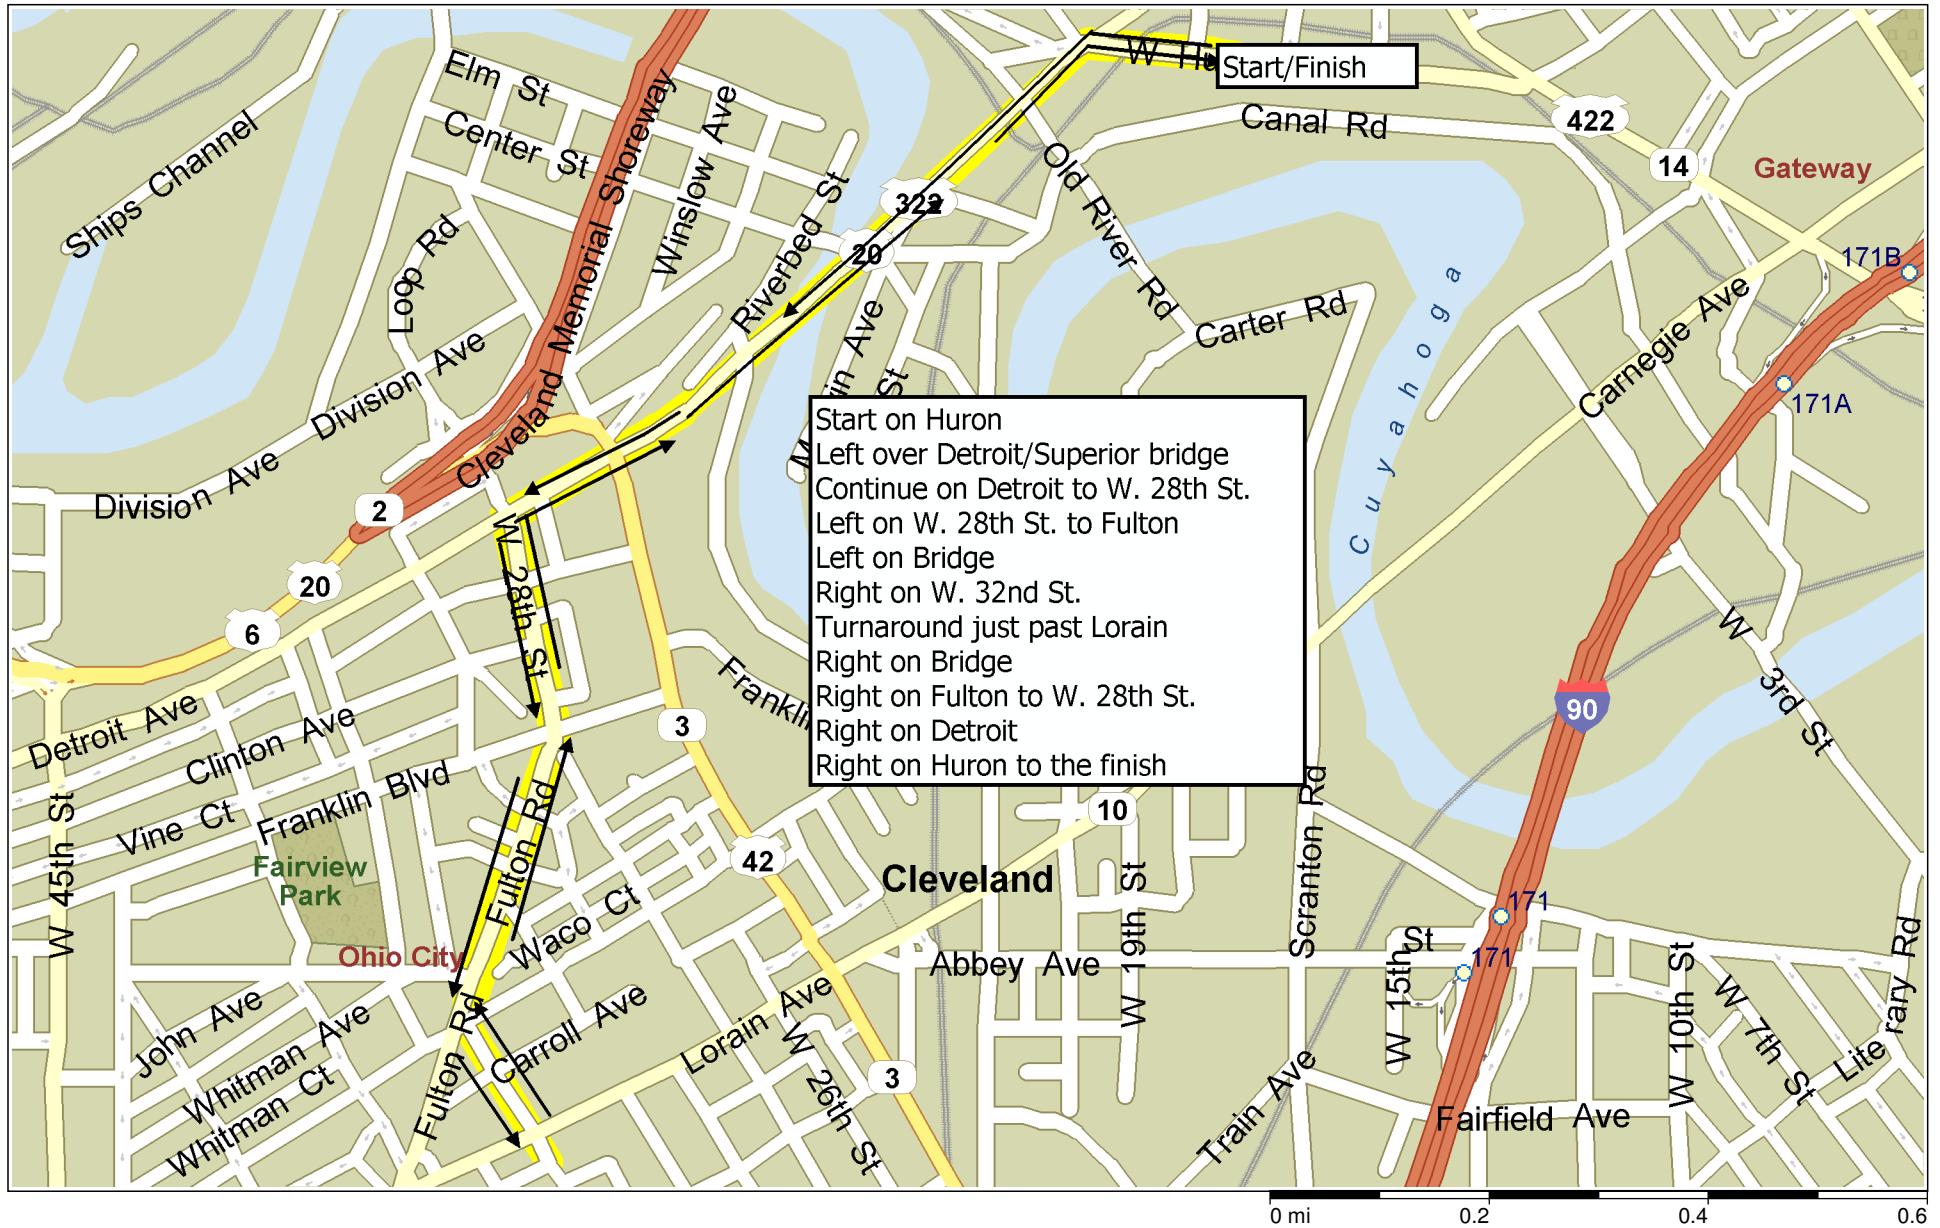

City2City 5K Course

Copyright © and (P) 1988–2006 Microsoft Corporation and/or its suppliers. All rights reserved. <http://www.microsoft.com/streets/>
 Portions © 1990–2006 InstallShield Software Corporation. All rights reserved. Certain mapping and direction data © 2005 NAVTEQ. All rights reserved. The Data for areas of Canada includes information taken with permission from Canadian authorities, including: © Her Majesty the Queen in Right of Canada, © Queen's Printer for Ontario. NAVTEQ and NAVTEQ ON BOARD are trademarks of NAVTEQ. © 2005 Tele Atlas North America, Inc. All rights reserved. Tele Atlas and Tele Atlas North America are trademarks of Tele Atlas, Inc.