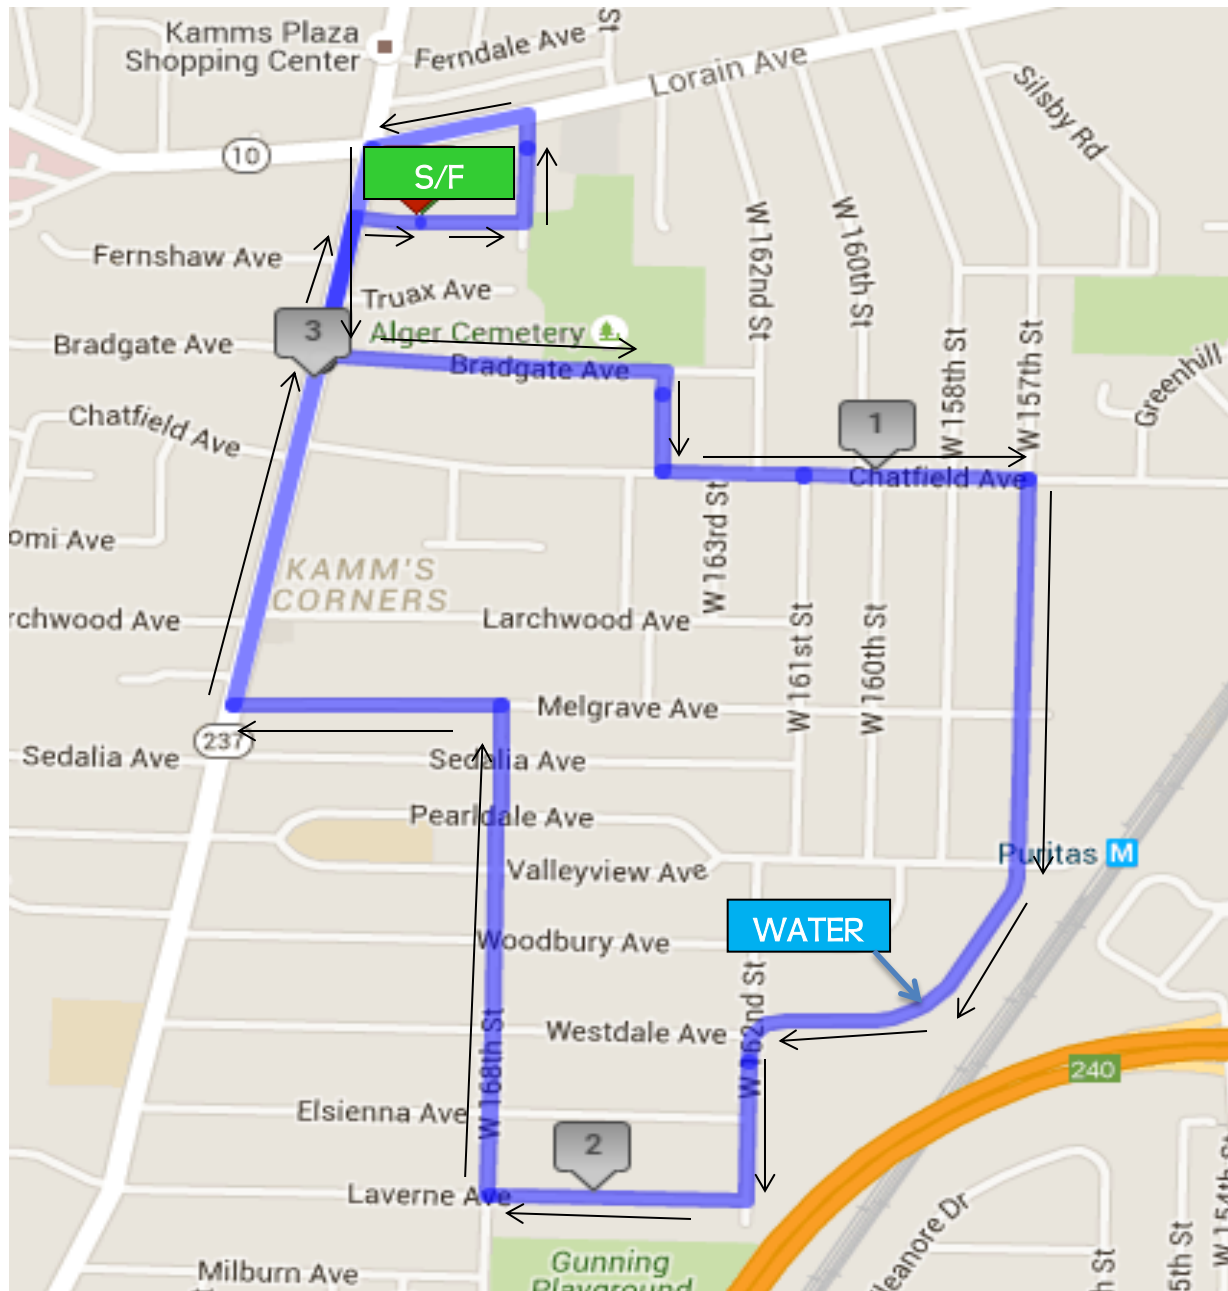

Hermes Dead Sprint 5K Course Map

START: On Albers Ave., behind West Park Station

- Head east
- Turn left on West 168th St.
- Turn left on Lorain Ave.
- Turn left on Rocky River Dr.
- Turn left on Bradgate Ave.
- Turn right on West 165th St.
- Turn left on Chatfield Ave.

- Turn right on West 157th St.
- Continue on Westdale Ave.
- Turn left on West 162nd St.
- Turn right on Laverne Ave.
- Turn right on West 168th St.
- Turn left on Melgrave Ave.
- Turn right on Rocky River Dr.
- Turn right on Albers Ave.

FINISH: On Albers Ave., behind West Park Station