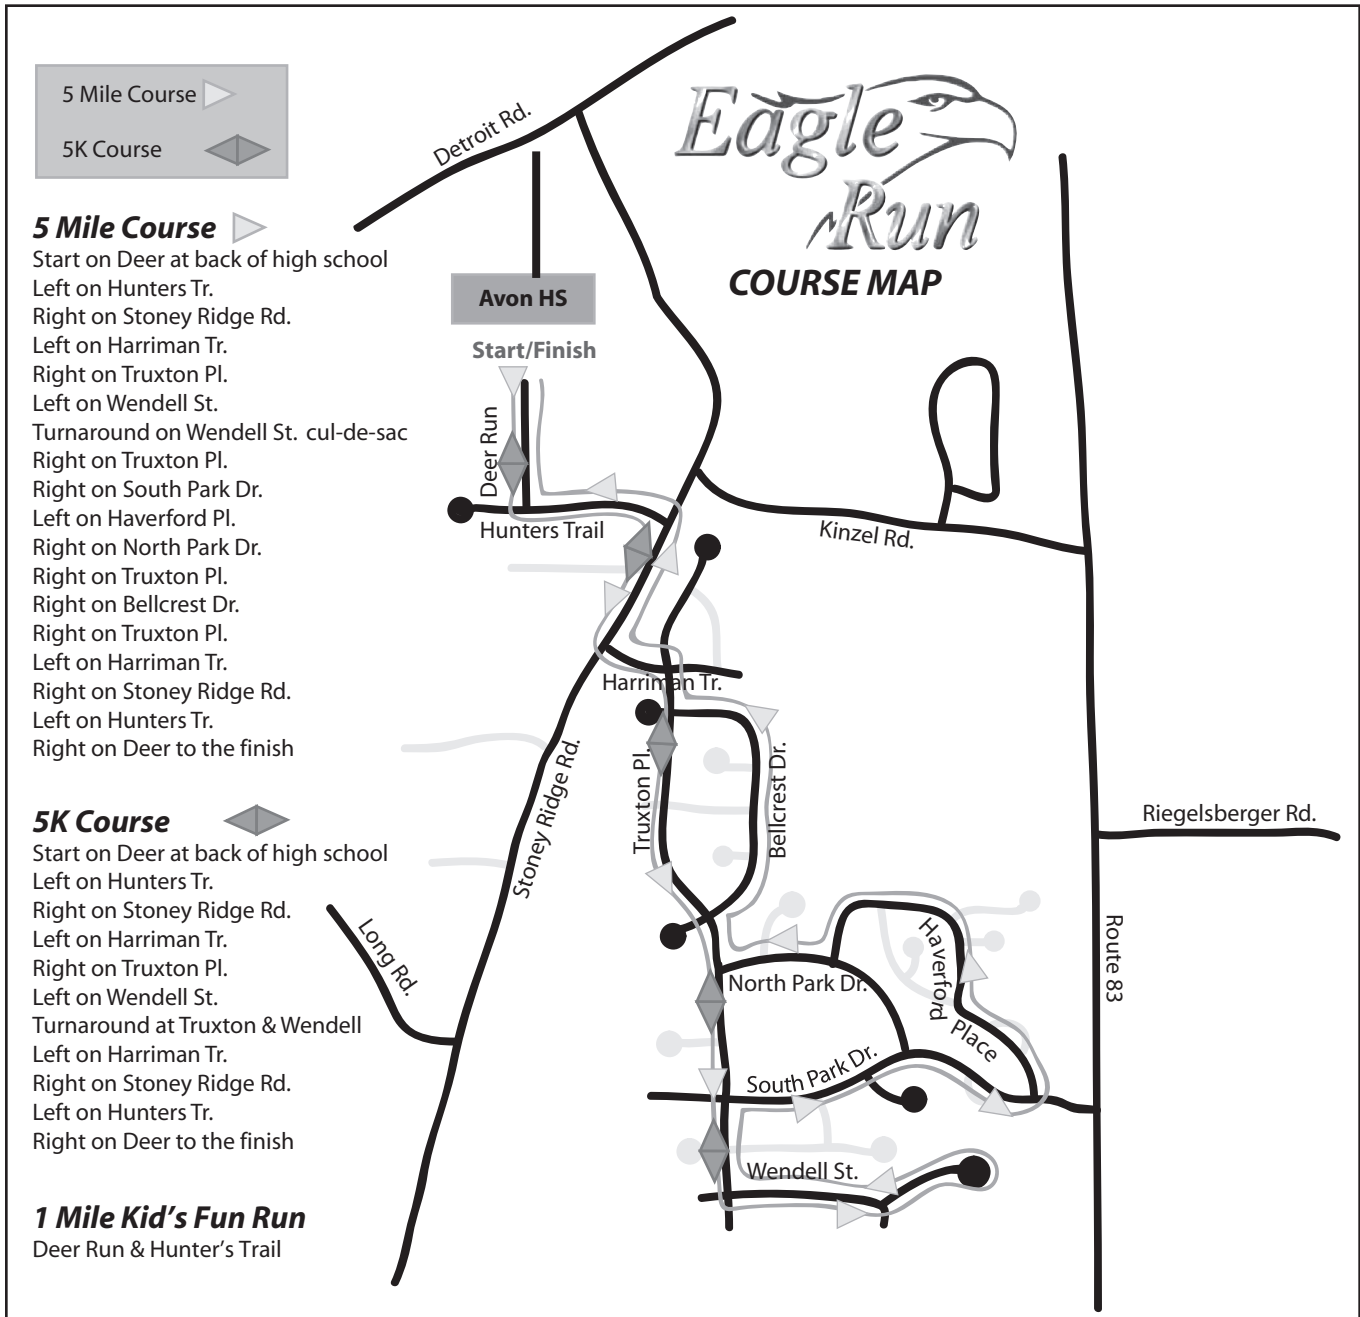

# Eagle Run

Presented by  
 Cleveland Clinic  
 Western Market

Course begins and ends at Avon High School

**Parking: Enter at front of Avon High School off of Detroit Road.**