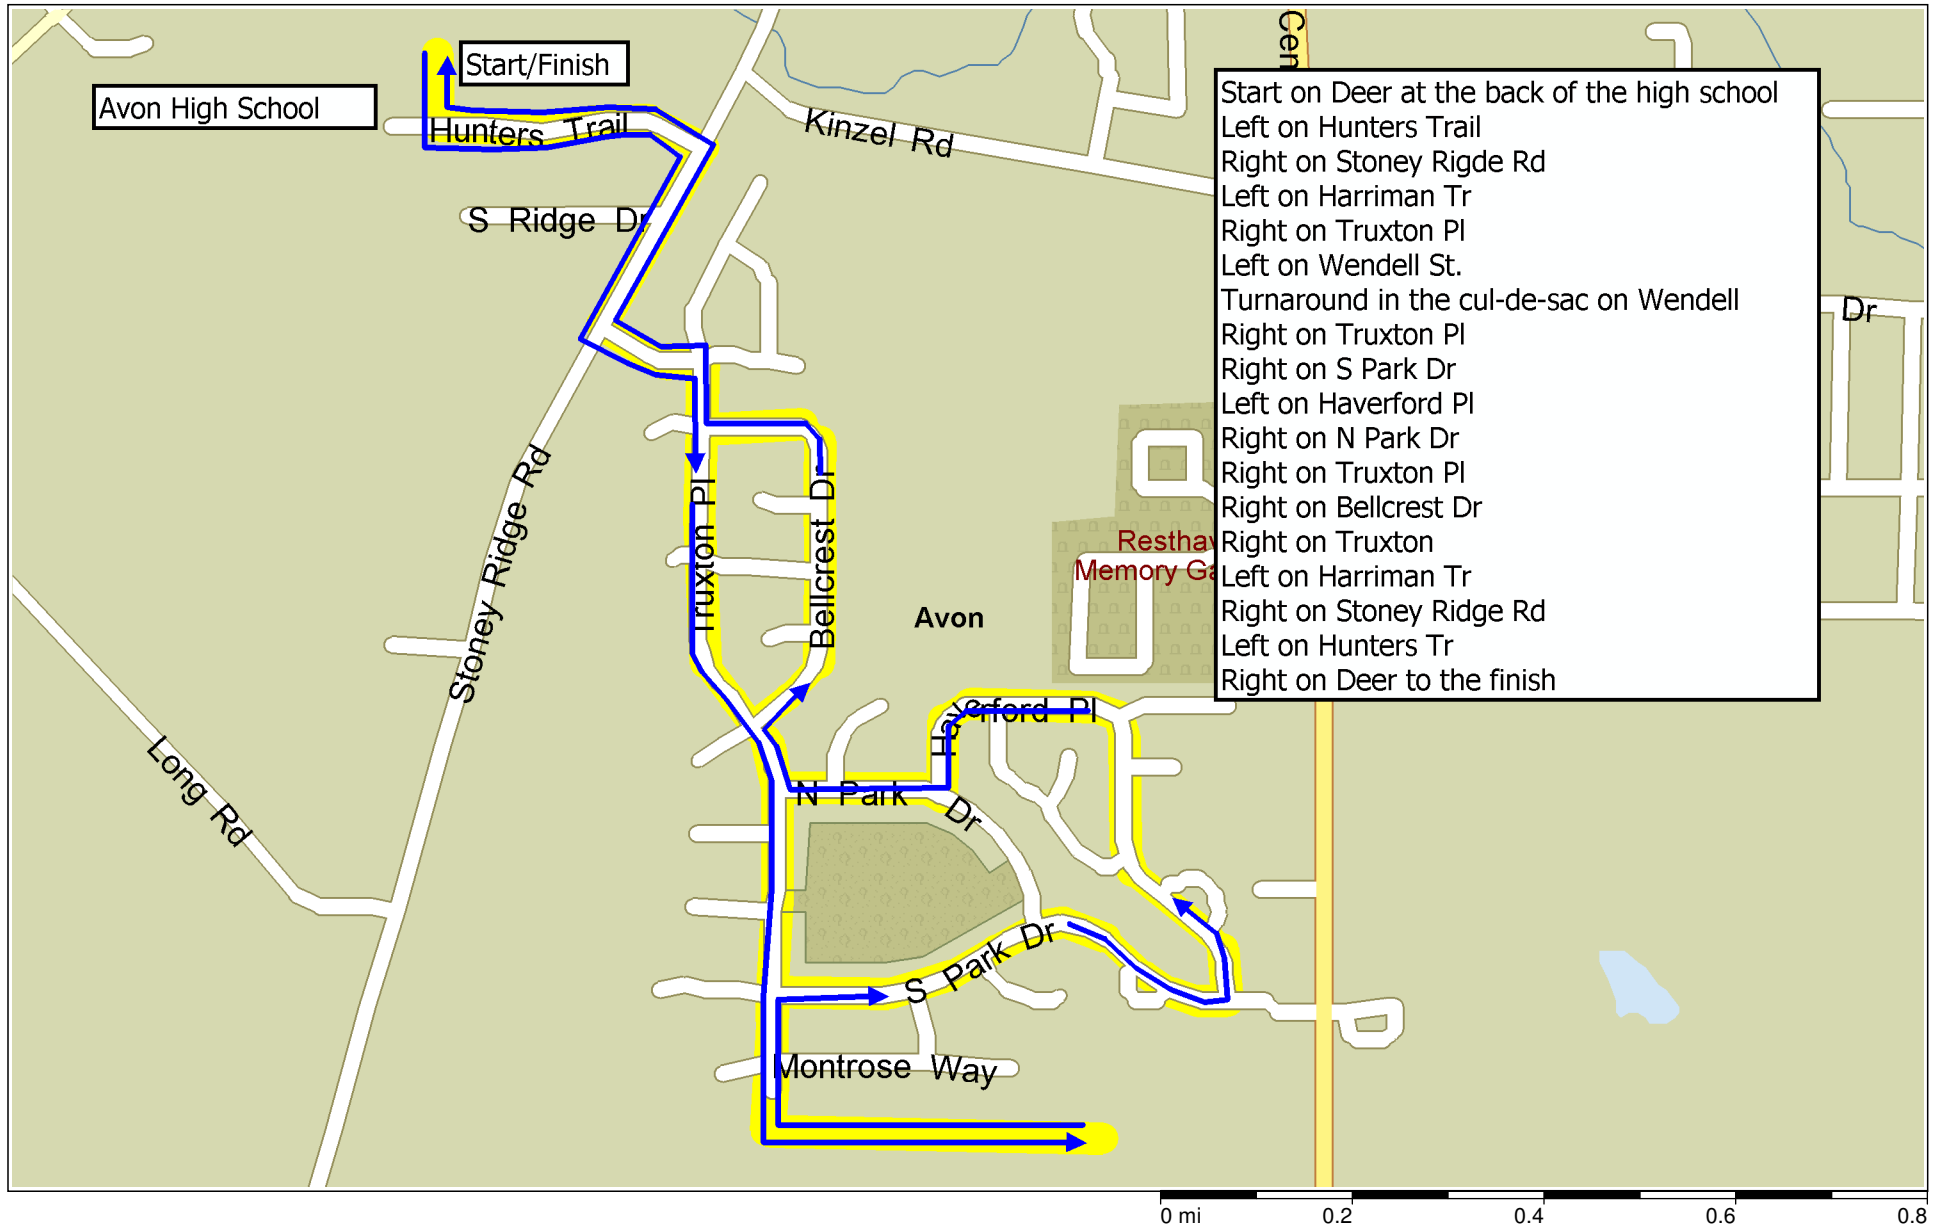

Eagle Run 5 Mile Course

Start on Deer at the back of the high school
 Left on Hunters Trail
 Right on Stoney Rigde Rd
 Left on Harriman Tr
 Right on Truxton Pl
 Left on Wendell St.
 Turnaround in the cul-de-sac on Wendell
 Right on Truxton Pl
 Right on S Park Dr
 Left on Haverford Pl
 Right on N Park Dr
 Right on Truxton Pl
 Right on Bellcrest Dr
 Right on Truxton
 Left on Harriman Tr
 Right on Stoney Ridge Rd
 Left on Hunters Tr
 Right on Deer to the finish