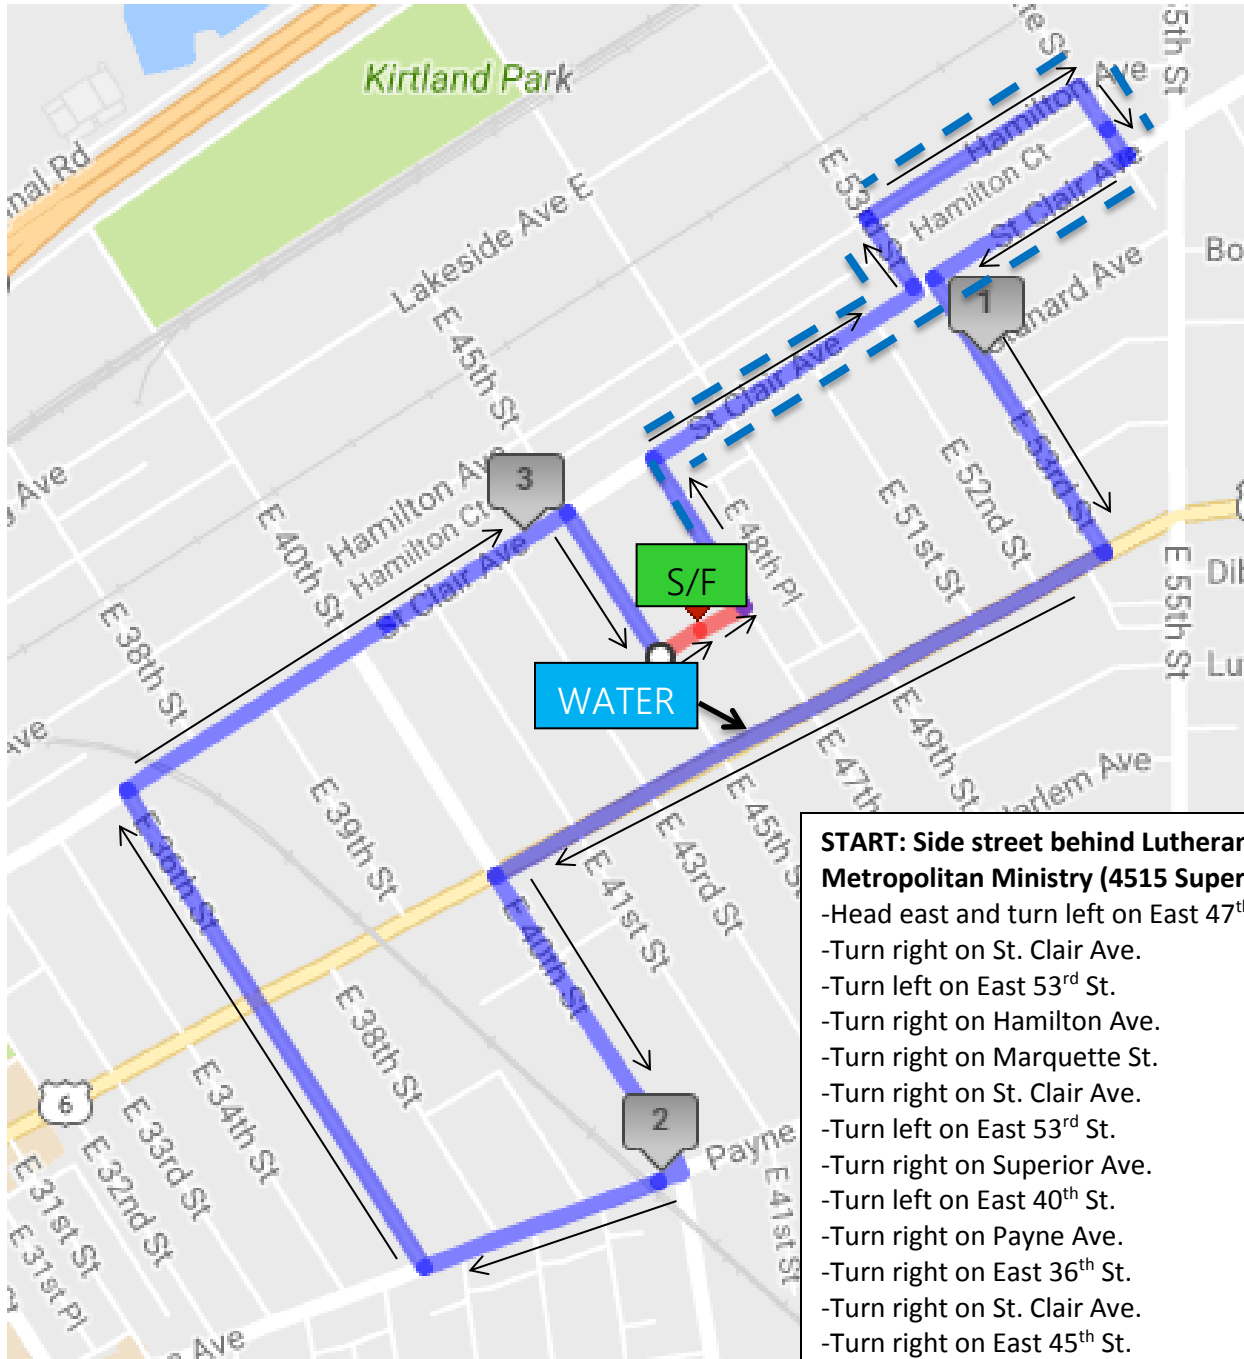

Gritty City

5K/1 Mile Course Map

START: Side street behind Lutheran Metropolitan Ministry (4515 Superior Ave.)
 -Head east and turn left on East 47th St.
 -Turn right on St. Clair Ave.
 -Turn left on East 53rd St.
 -Turn right on Hamilton Ave.
 -Turn right on Marquette St.
 -Turn right on St. Clair Ave.
 -Turn left on East 53rd St.
 -Turn right on Superior Ave.
 -Turn left on East 40th St.
 -Turn right on Payne Ave.
 -Turn right on East 36th St.
 -Turn right on St. Clair Ave.
 -Turn right on East 45th St.
 -Turn left on side street behind Lutheran Metropolitan Ministry
FINISH