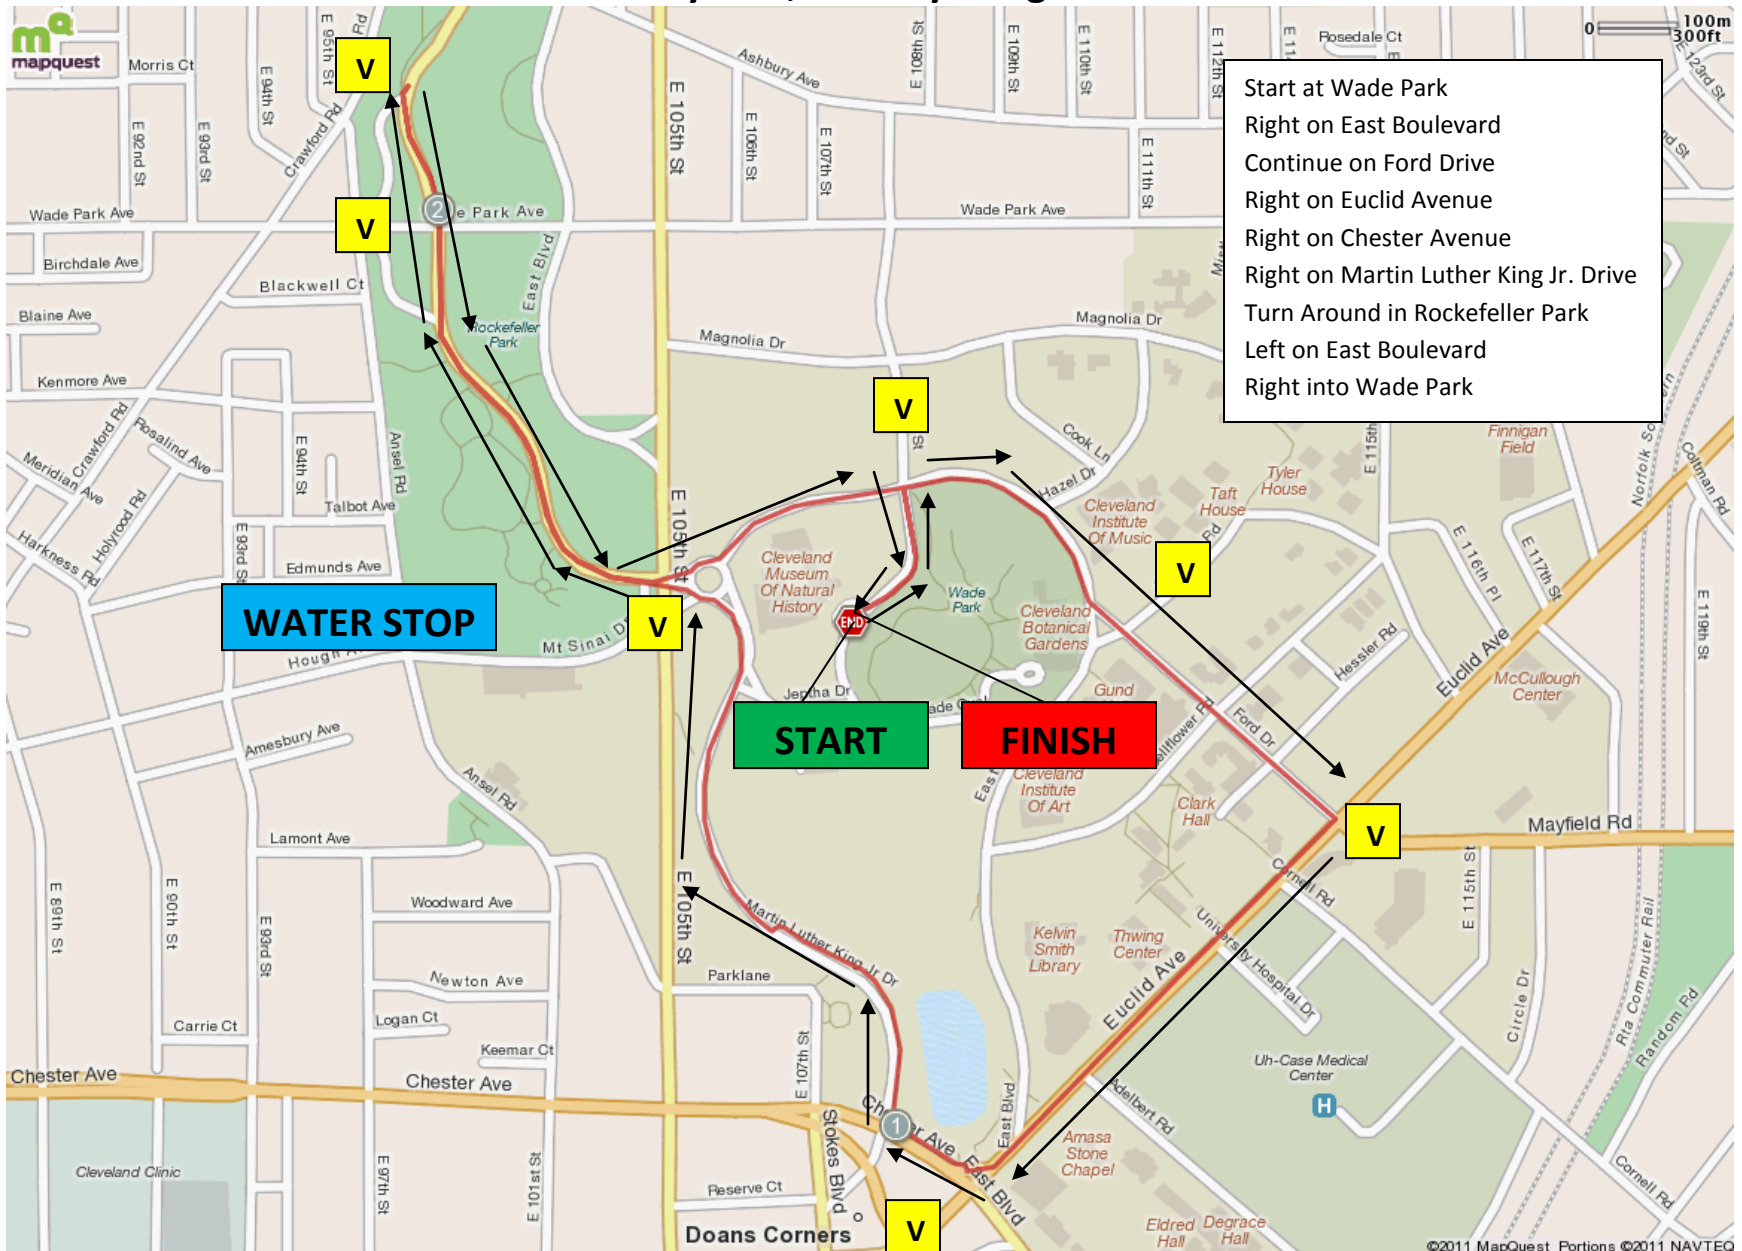

# Rainbow Babies & Children's Hospital Healthy Kids, Healthy Weight Run

Start at Wade Park  
 Right on East Boulevard  
 Continue on Ford Drive  
 Right on Euclid Avenue  
 Right on Chester Avenue  
 Right on Martin Luther King Jr. Drive  
 Turn Around in Rockefeller Park  
 Left on East Boulevard  
 Right into Wade Park

**WATER STOP**

**START**

**FINISH**

**V** -----Volunteer Position