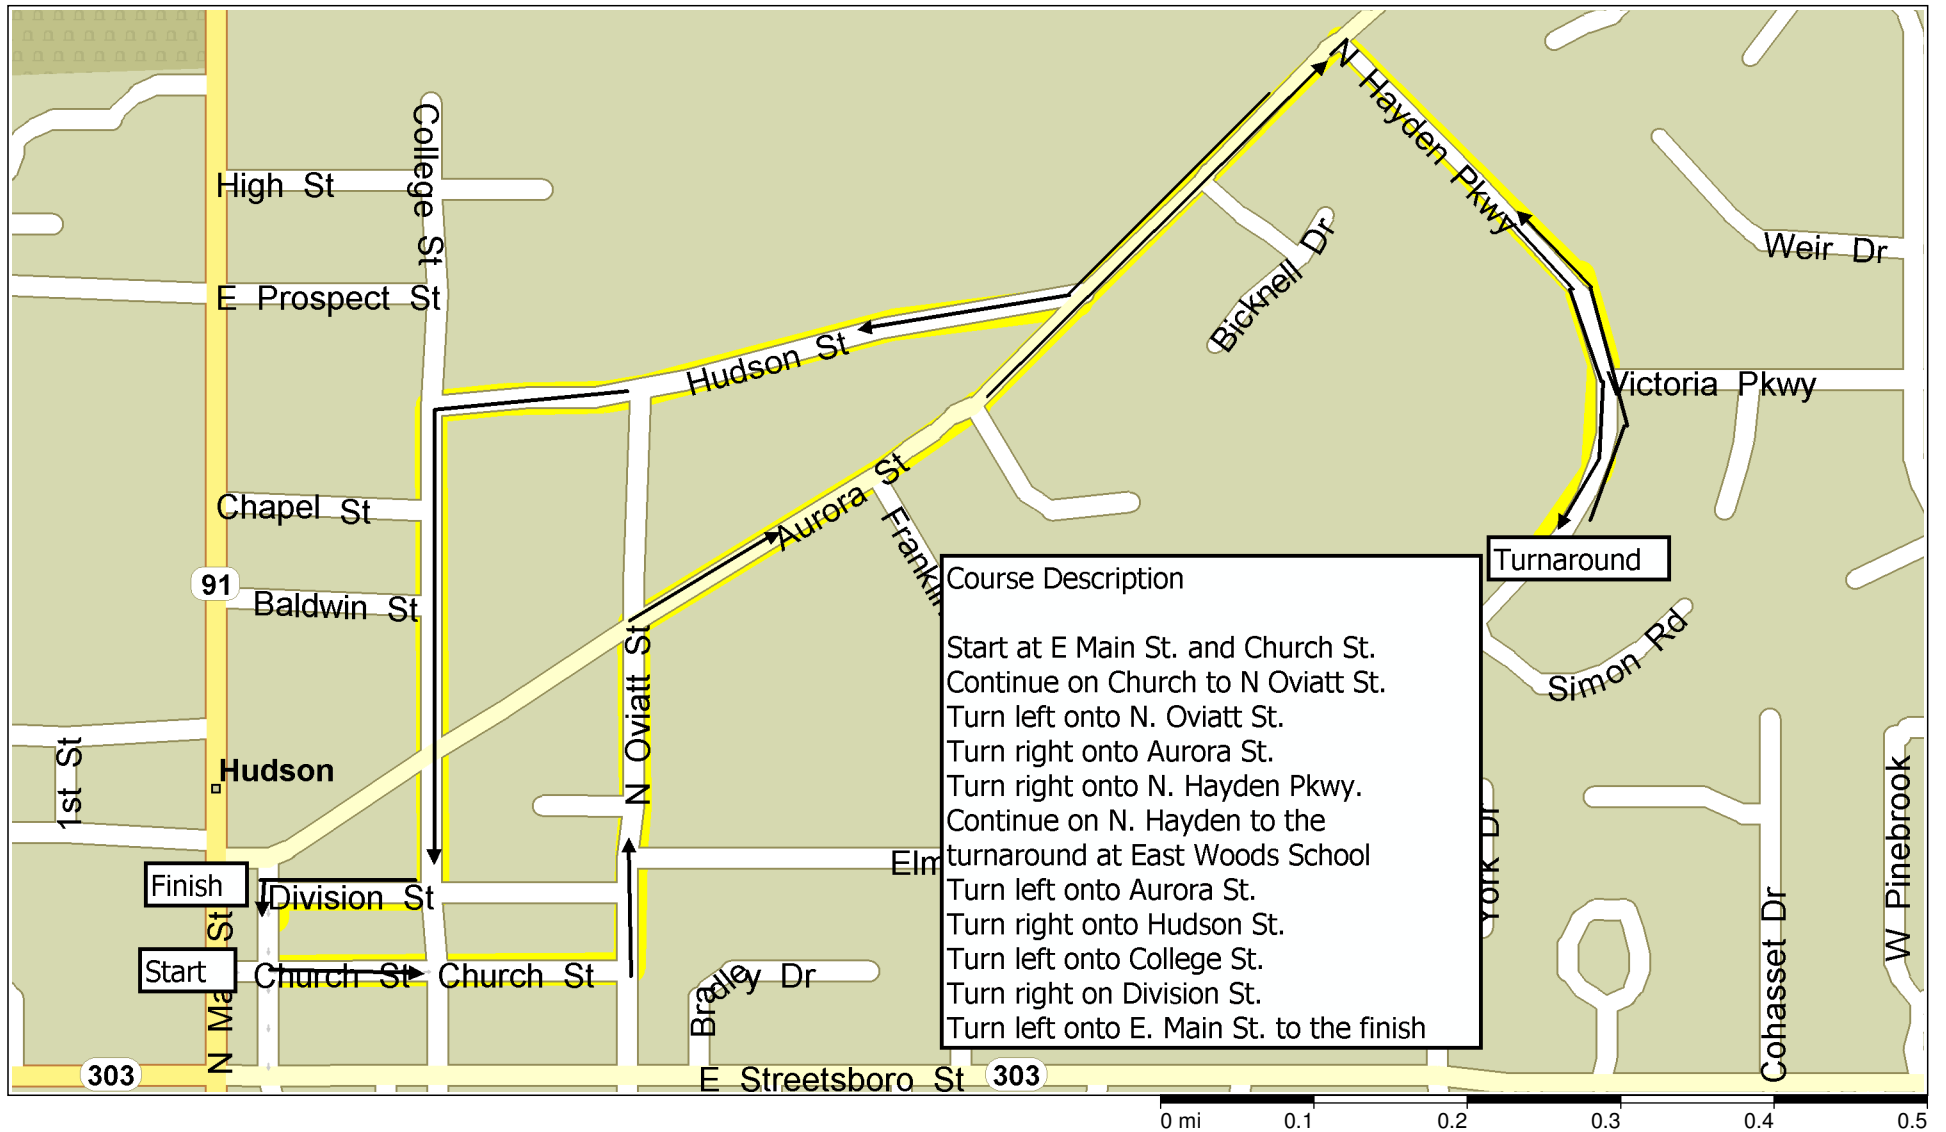

Refuse to Lose 5K Course

Course Description

Start at E Main St. and Church St.
 Continue on Church to N Oviatt St.
 Turn left onto N. Oviatt St.
 Turn right onto Aurora St.
 Turn right onto N. Hayden Pkwy.
 Continue on N. Hayden to the
 turnaround at East Woods School
 Turn left onto Aurora St.
 Turn right onto Hudson St.
 Turn left onto College St.
 Turn right on Division St.
 Turn left onto E. Main St. to the finish

Copyright © and (P) 1988–2006 Microsoft Corporation and/or its suppliers. All rights reserved. <http://www.microsoft.com/streets/>
 Portions © 1990–2006 InstallShield Software Corporation. All rights reserved. Certain mapping and direction data © 2005 NAVTEQ. All rights reserved. The Data for areas of Canada includes information taken with permission from Canadian authorities, including: © Her Majesty the Queen in Right of Canada, © Queen's Printer for Ontario. NAVTEQ and NAVTEQ ON BOARD are trademarks of NAVTEQ. © 2005 Tele Atlas North America, Inc. All rights reserved. Tele Atlas and Tele Atlas North America are trademarks of Tele Atlas, Inc.