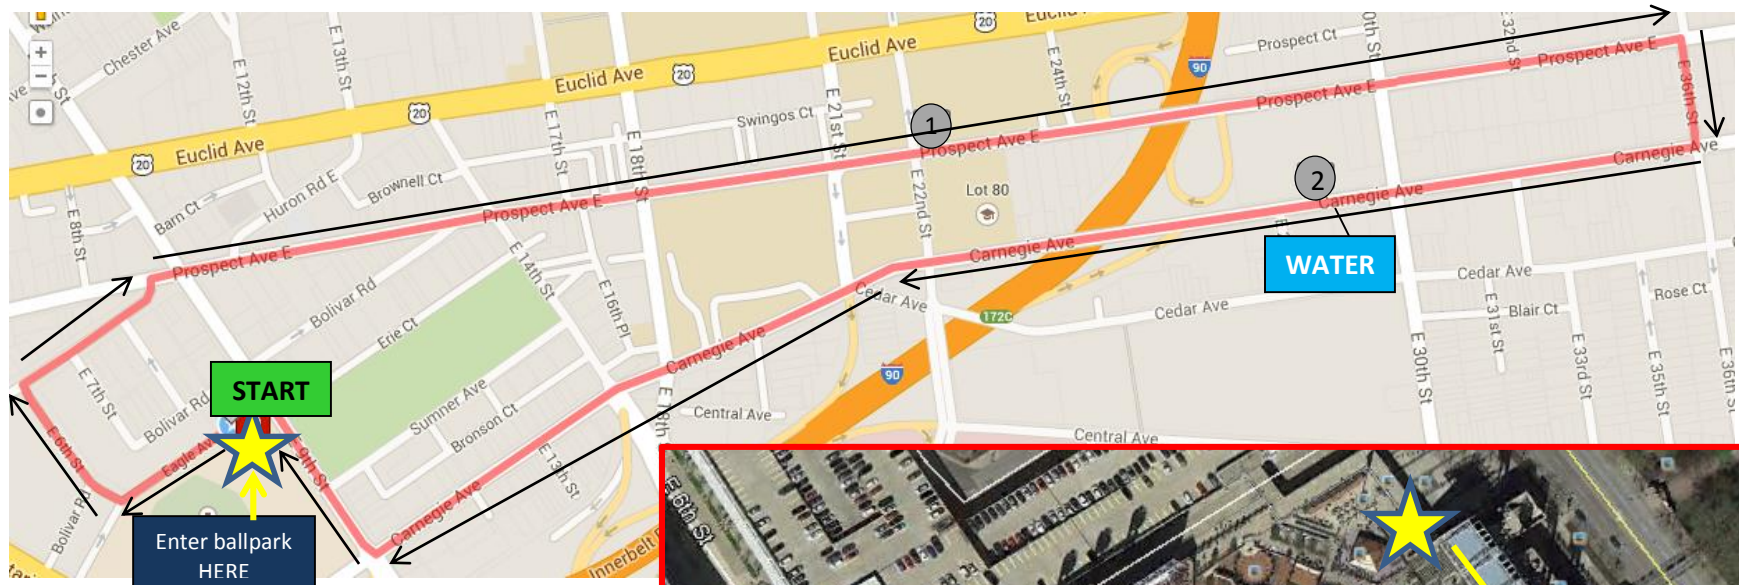

Inside the Park Home RUN – 4 Mile Course

START at Eagle Ave./E 9th St.
 Head West on Eagle Ave.
 RIGHT on E. 6th St.
 RIGHT on Huron Rd.
 RIGHT on Prospect Ave.
 RIGHT on E. 36th St.
 RIGHT on Carnegie Ave.
 RIGHT on E. 9th St.
 ★ ENTER the ballpark at Gate C
 Run up the ramps at Gate C
 Run across the Upper Deck
 Run down the ramps at Gate A
 Run around the warning track
 FINISH near 3rd base dugout