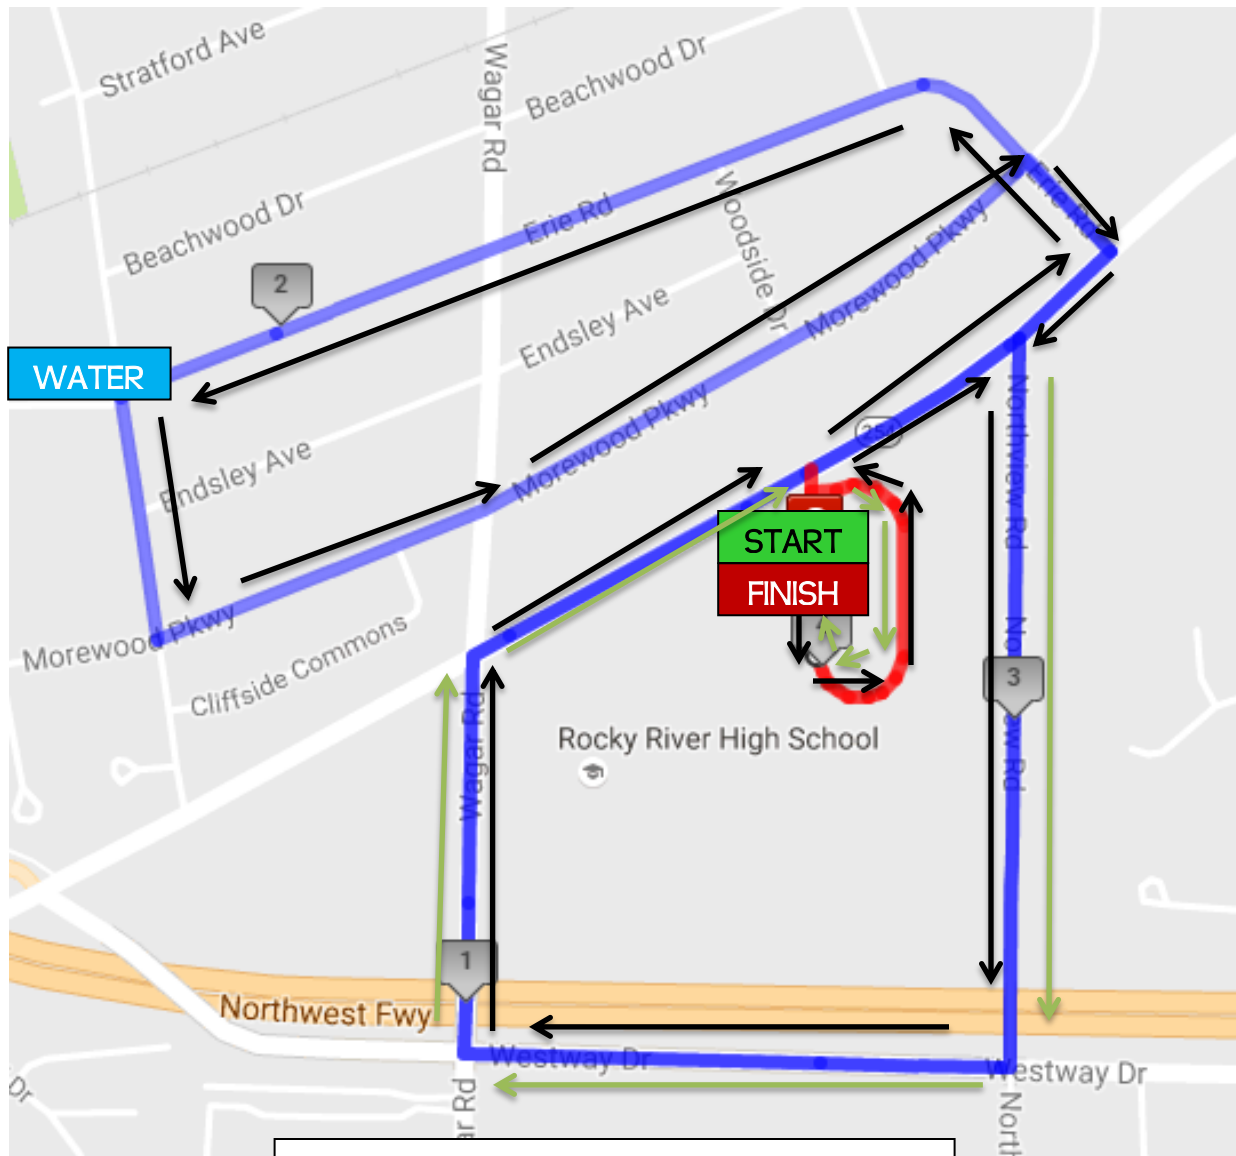

Labor of Love

4 Mile Course Map

START: RRHS track – 25 yd line

- Run around track and turn right towards Detroit Rd.
- Turn right on Detroit Rd.
- Turn right on Northview Ave.
- Turn right on Westway Dr.
- Turn right on Wagar Rd.
- Turn right on Detroit Rd.
- Turn left on Erie Rd.
- Turn left on Elmwood Rd.
- Turn left on Morewood Pkwy.
- Turn right on Erie Rd.
- Turn right on Detroit Rd.
- Turn left on Northview Ave.
- Turn right on Westway Dr.
- Turn right on Wagar Rd.
- Turn right on Detroit Rd.
- Turn right back onto RRHS track

FINISH: RRHS track – 25 yd line