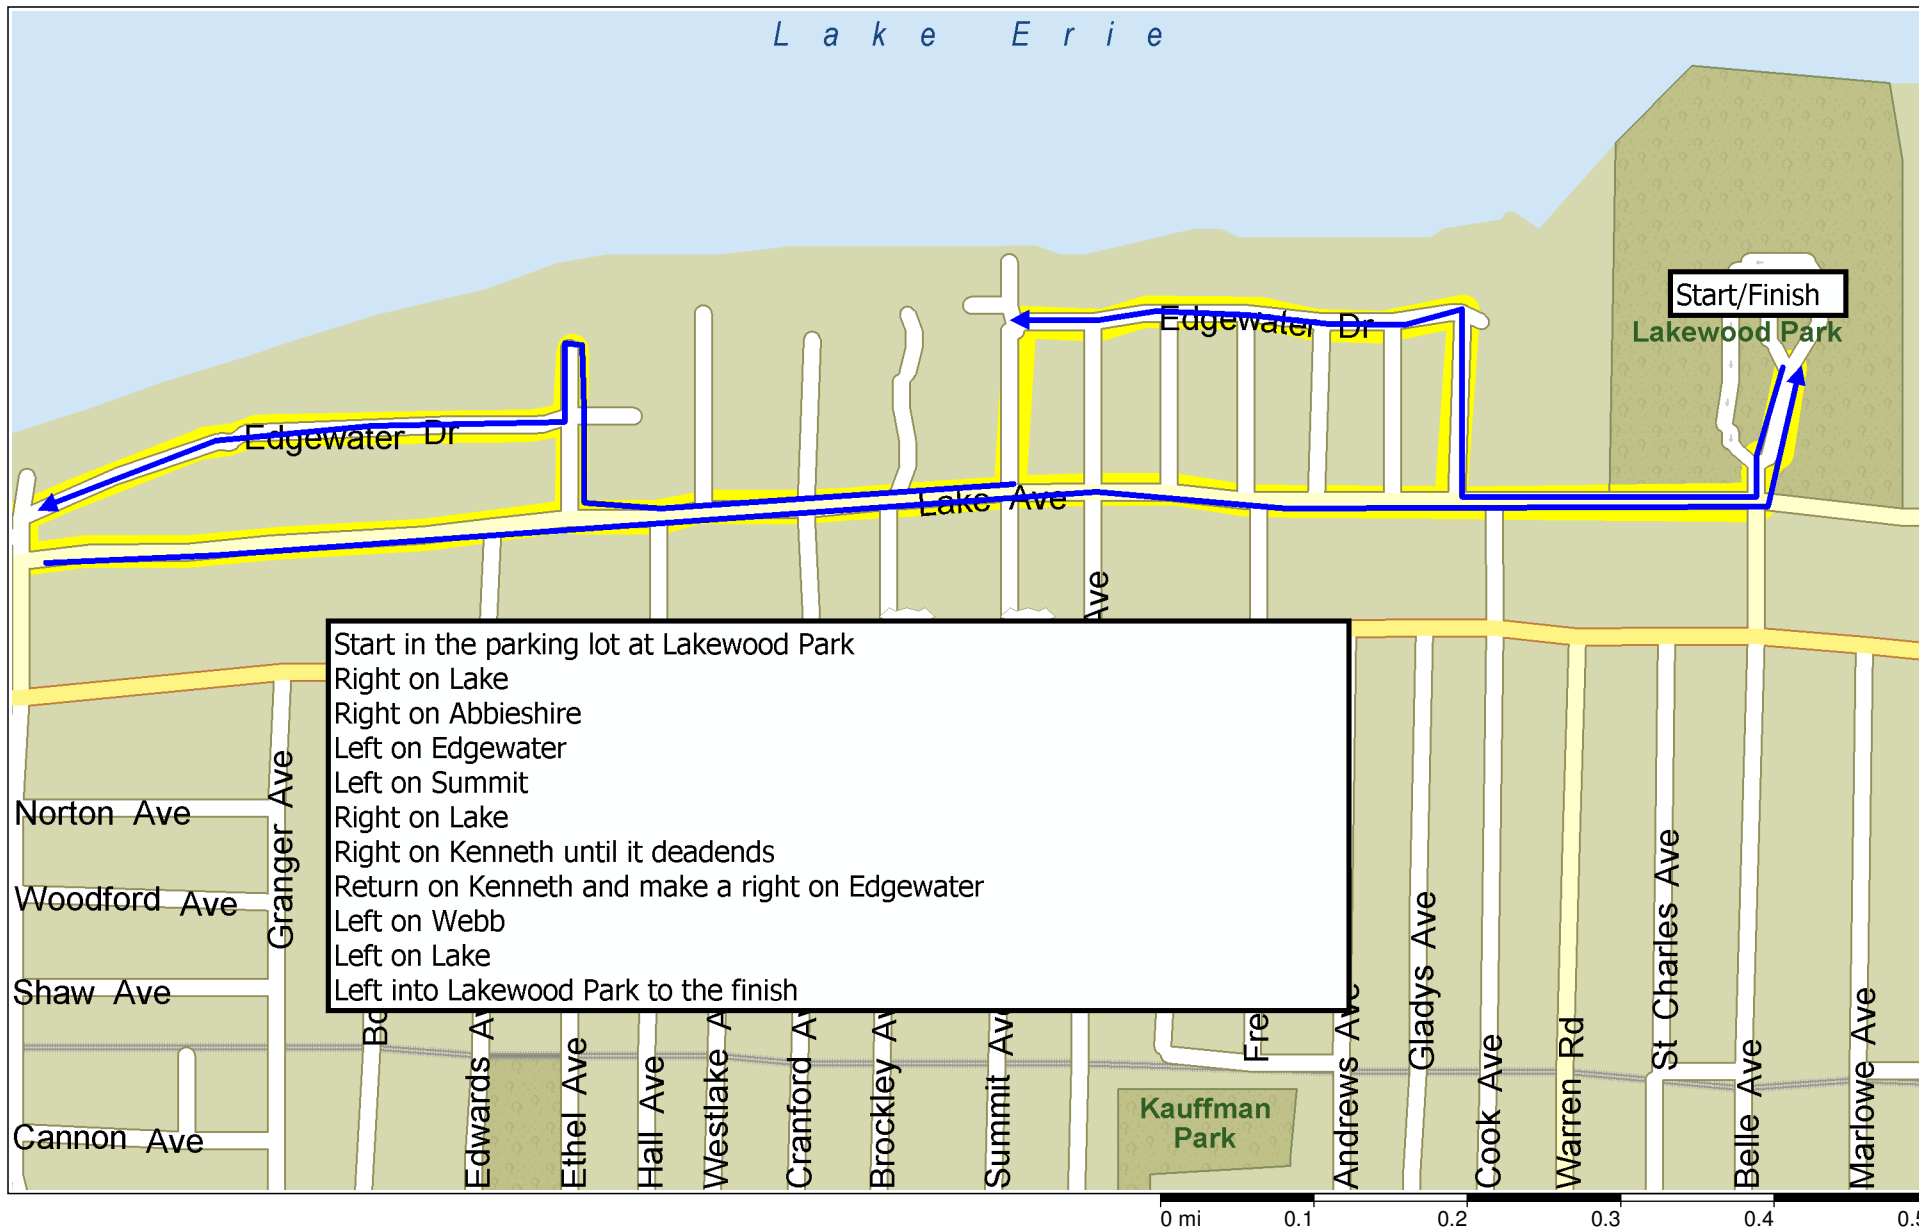

L a k e E r i e

Start in the parking lot at Lakewood Park
Right on Lake
Right on Abbieshire
Left on Edgewater
Left on Summit
Right on Lake
Right on Kenneth until it deadends
Return on Kenneth and make a right on Edgewater
Left on Webb
Left on Lake
Left into Lakewood Park to the finish