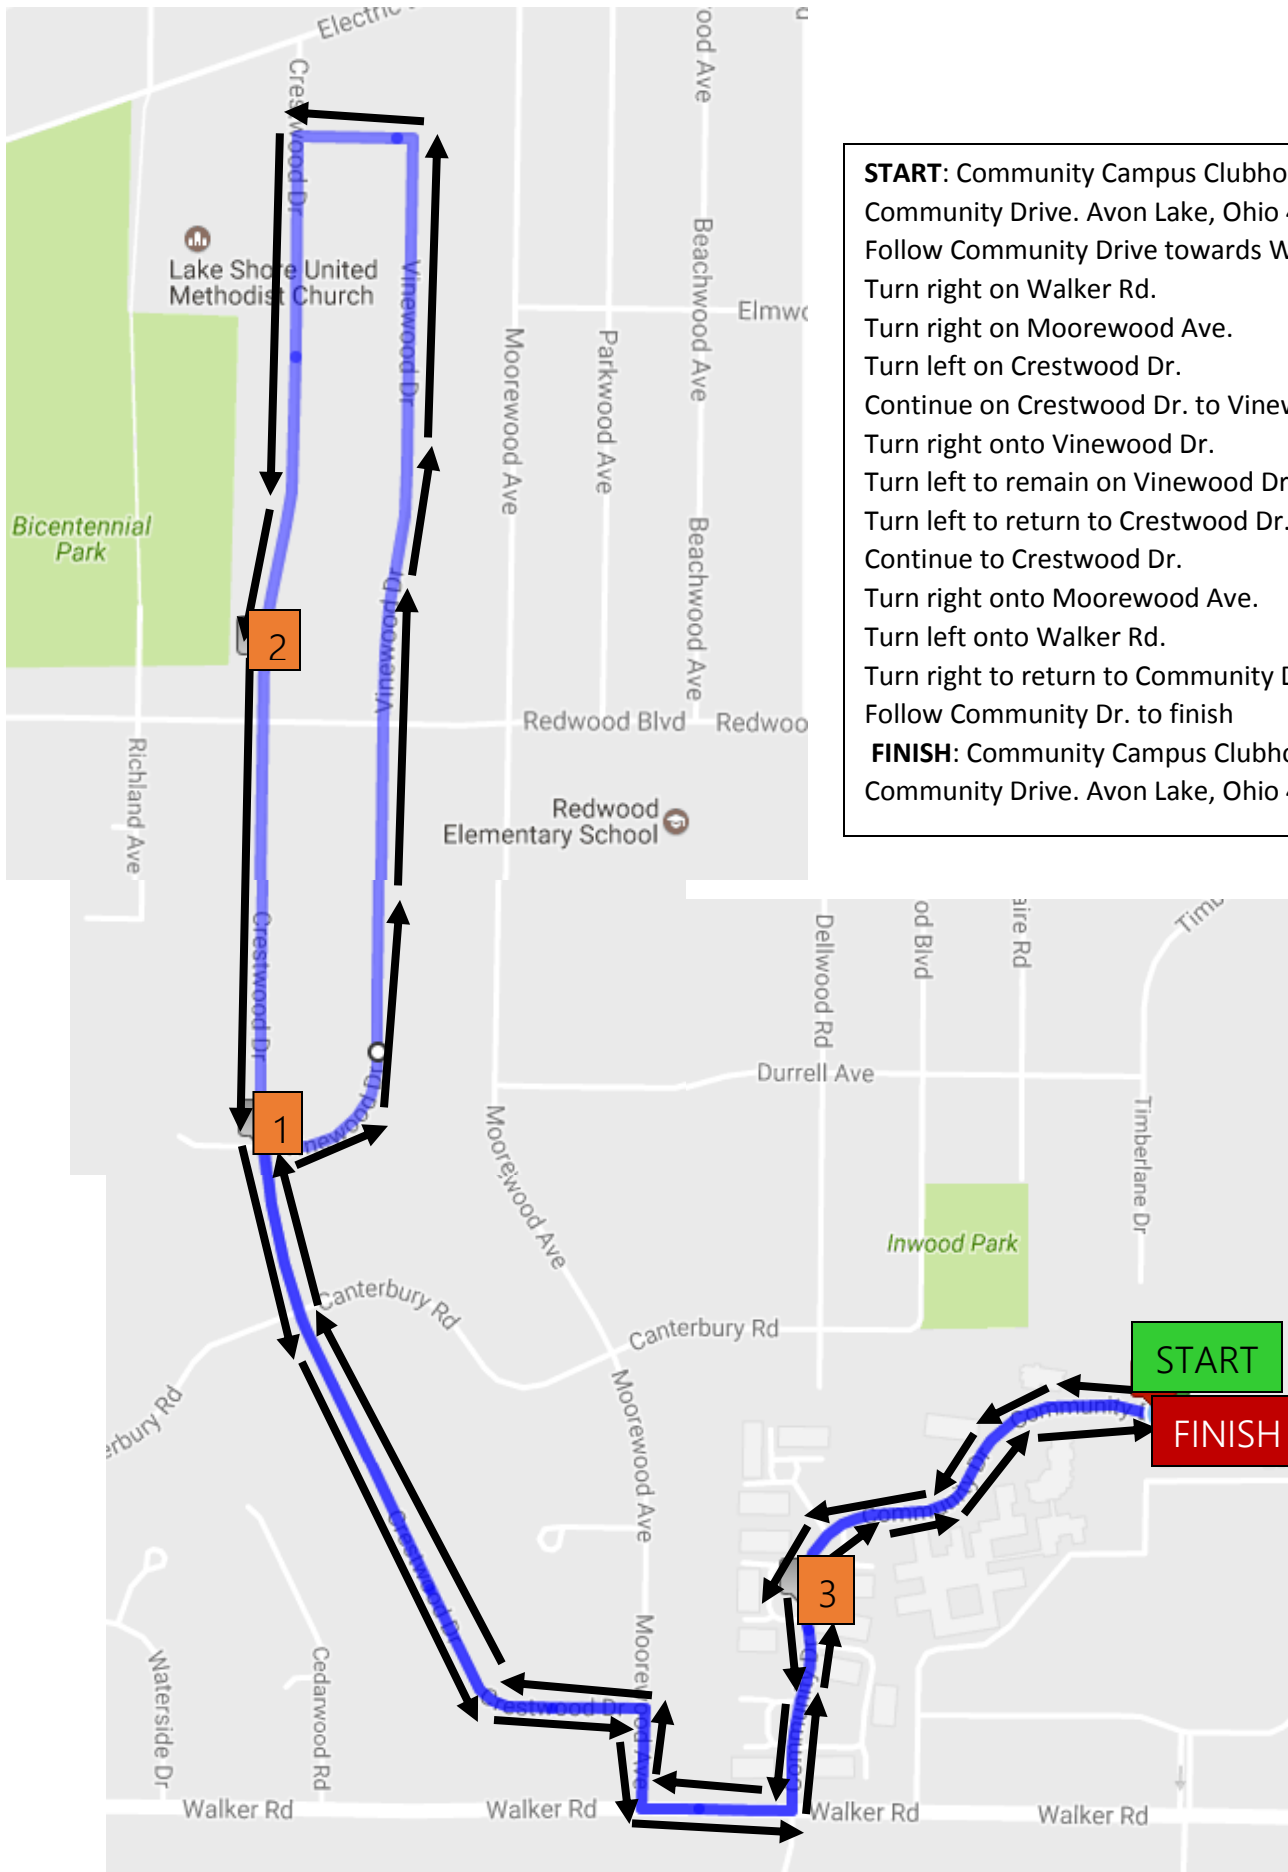

The Love Run – 5k Course Map

START: Community Campus Clubhouse (200 Community Drive. Avon Lake, Ohio 44012)
 Follow Community Drive towards Walker Rd.
 Turn right on Walker Rd.
 Turn right on Moorewood Ave.
 Turn left on Crestwood Dr.
 Continue on Crestwood Dr. to Vinewood Dr.
 Turn right onto Vinewood Dr.
 Turn left to remain on Vinewood Dr.
 Turn left to return to Crestwood Dr.
 Continue to Crestwood Dr.
 Turn right onto Moorewood Ave.
 Turn left onto Walker Rd.
 Turn right to return to Community Dr.
 Follow Community Dr. to finish

FINISH: Community Campus Clubhouse (200 Community Drive. Avon Lake, Ohio 44012)