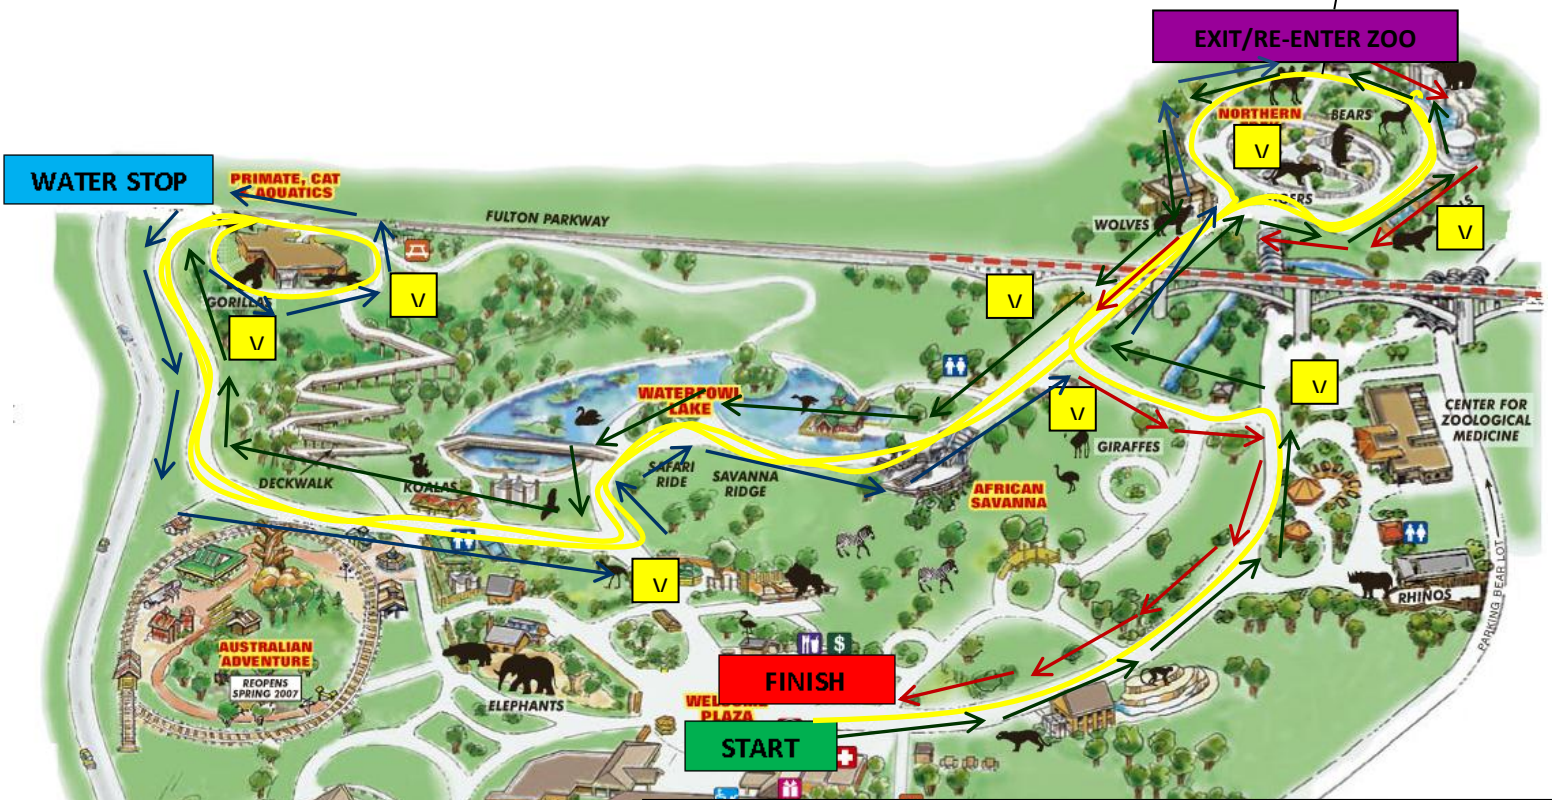

Maggie's Place 9k Course Map

Course Description

- Start at the Palava Hut and continue past Monkey Island (begin to follow green arrows)
- After passing the Center for Zoological Medicine turn left and run past the giraffes
- After the giraffes, turn right and continue up to Northern Trek
- Take the outer loop around Northern Trek and then follow the inner loop
- Follow the path down the hill and past Waterfowl Lake.
- Continue past the koalas and Australian Adventure
- Go up the hill and around the gorilla house
- Go down the hill through Australian Adventure and Waterfowl Lake (begin to follow blue arrows)
- Take the outer loop part way around Northern Trek (Stay Left)
- EXIT zoo at top of Northern Loop and continue to Metroparks trail (follow dotted line to black arrows)
- Turn around and follow trail back to zoo
- RE-ENTER zoo at top of Northern Trek (follow red arrows, stay left)
- Turn left and run past the giraffes
- Turn right and follow the path past Monkey Island to the finish