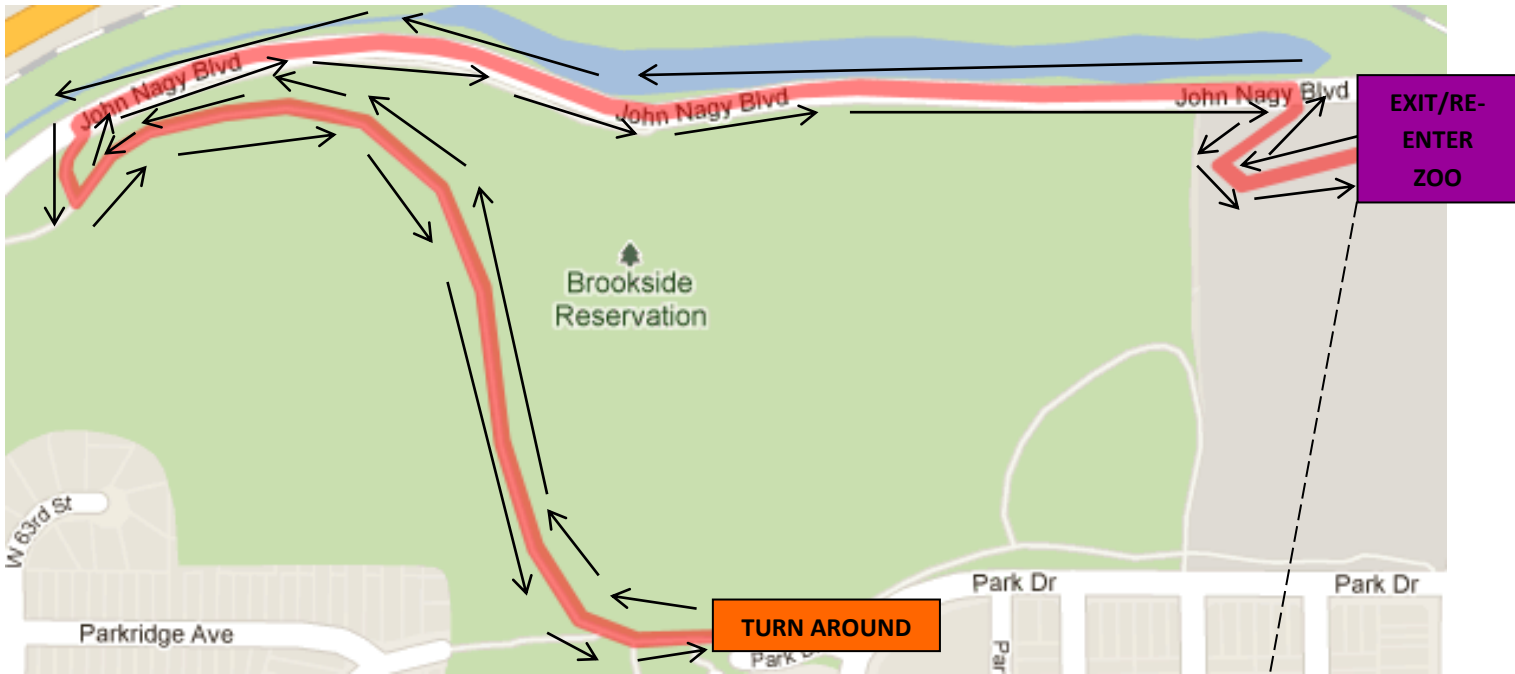

Maggie's Place 9k Course Map

Course Description

- Start at the Palava Hut and continue past Monkey Island (begin to follow green arrows)
- After passing the Center for Zoological Medicine turn left and run past the giraffes
- After the giraffes, turn right and continue up to Northern Trek
- Take the outer loop around Northern Trek and then follow the inner loop
- Follow the path down the hill and past Waterfowl Lake.
- Continue past the koalas and Australian Adventure
- Go up the hill and around the gorilla house
- Go down the hill through Australian Adventure and Waterfowl Lake (begin to follow blue arrows)
- Take the outer loop part way around Northern Trek (Stay Left)
- EXIT zoo at top of Northern Loop and continue to Metroparks trail (follow dotted line to black arrows)
- Turn around and follow trail back to zoo
- RE-ENTER zoo at top of Northern Trek (follow red arrows, stay left)
- Turn left and run past the giraffes
- Turn right and follow the path past Monkey Island to the finish