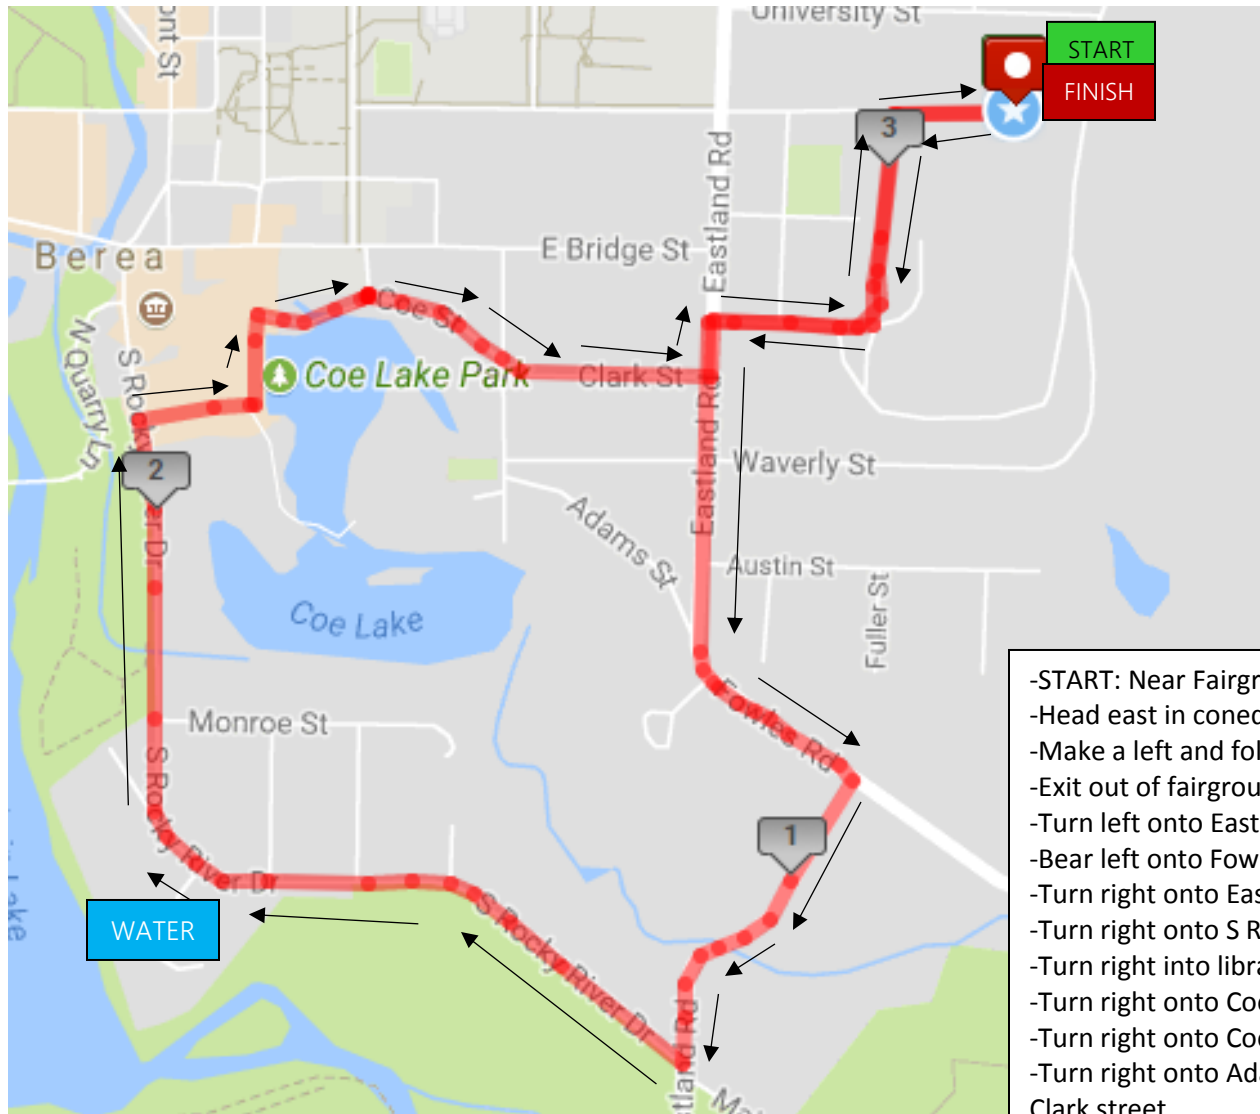

Monster Mutt 5K

- START: Near Fairground Gazebo
- Head east in coned lane along fairgrounds path
- Make a left and follow fairgrounds coned path
- Exit out of fairgrounds Gate 1
- Turn left onto Eastland Rd
- Bear left onto Fowles Rd
- Turn right onto Eastland Rd
- Turn right onto S Rocky River Dr
- Turn right into library driveway
- Turn right onto Coe Lake bridge
- Turn right onto Coe St.
- Turn right onto Adams and then continue onto Clark street
- Turn left onto Eastland Rd
- Turn right into fairground entrance- Gate 1
- Follow coned path back to gazebo