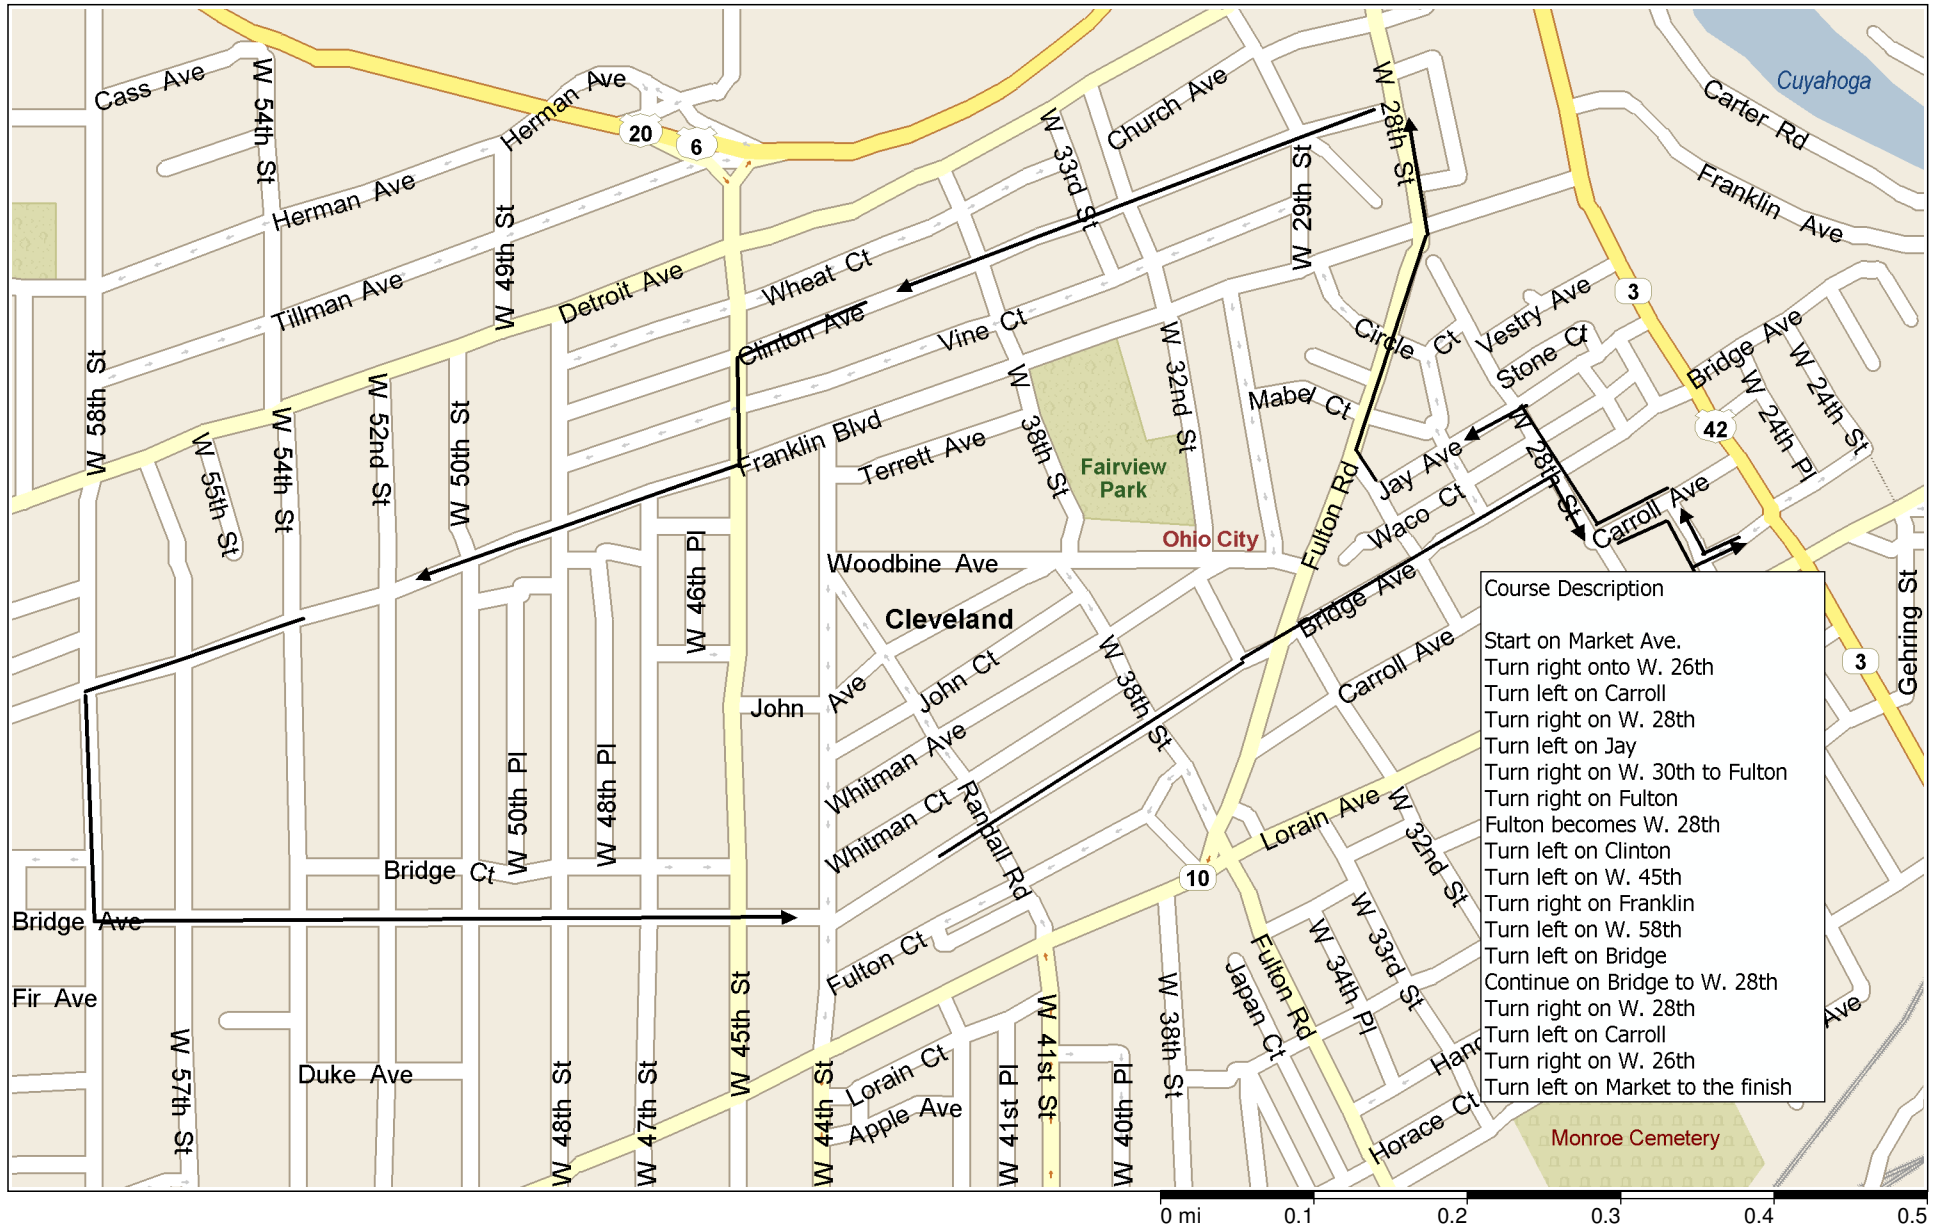

Ohio City Run & Crawl 5K

Course Description

Start on Market Ave.
 Turn right onto W. 26th
 Turn left on Carroll
 Turn right on W. 28th
 Turn left on Jay
 Turn right on W. 30th to Fulton
 Turn right on Fulton
 Fulton becomes W. 28th
 Turn left on Clinton
 Turn left on W. 45th
 Turn right on Franklin
 Turn left on W. 58th
 Turn left on Bridge
 Continue on Bridge to W. 28th
 Turn right on W. 28th
 Turn left on Carroll
 Turn right on W. 26th
 Turn left on Market to the finish

Copyright © and (P) 1988–2006 Microsoft Corporation and/or its suppliers. All rights reserved. <http://www.microsoft.com/streets/>
 Portions © 1990–2006 InstallShield Software Corporation. All rights reserved. Certain mapping and direction data © 2005 NAVTEQ. All rights reserved. The Data for areas of Canada includes information taken with permission from Canadian authorities, including: © Her Majesty the Queen in Right of Canada, © Queen's Printer for Ontario. NAVTEQ and NAVTEQ ON BOARD are trademarks of NAVTEQ. © 2005 Tele Atlas North America, Inc. All rights reserved. Tele Atlas and Tele Atlas North America are trademarks of Tele Atlas, Inc.