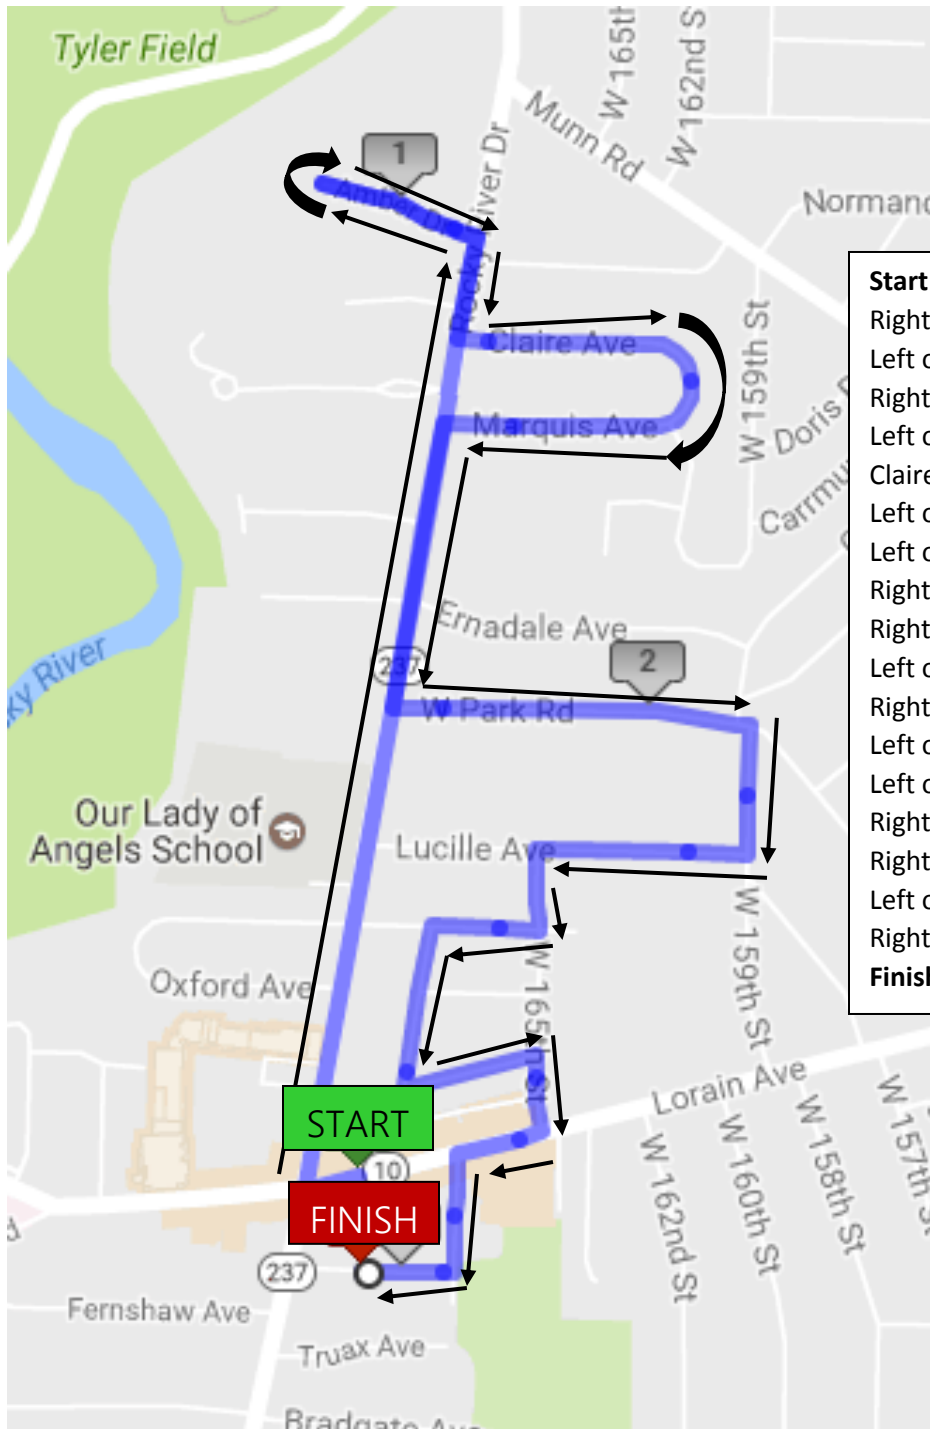

## Patrick Joyce Scholarship Fund 5k

- Start:** on Lorain just east of Back Stage
- Right on Rocky River Drive
  - Left on Amber Drive
  - Right on Rocky River
  - Left on Claire Ave.
  - Claire Ave. turns into Marquis Ave
  - Left on Rocky River Drive
  - Left on W. Park Rd
  - Right on W 159
  - Right on Lucille Ave
  - Left on W 165
  - Right on Dartmouth Ave
  - Left on W 169
  - Left on Ferndale Ave
  - Right on W 165
  - Right on Lorain
  - Left on W 168
  - Right on Albers
- Finish:** on Albers