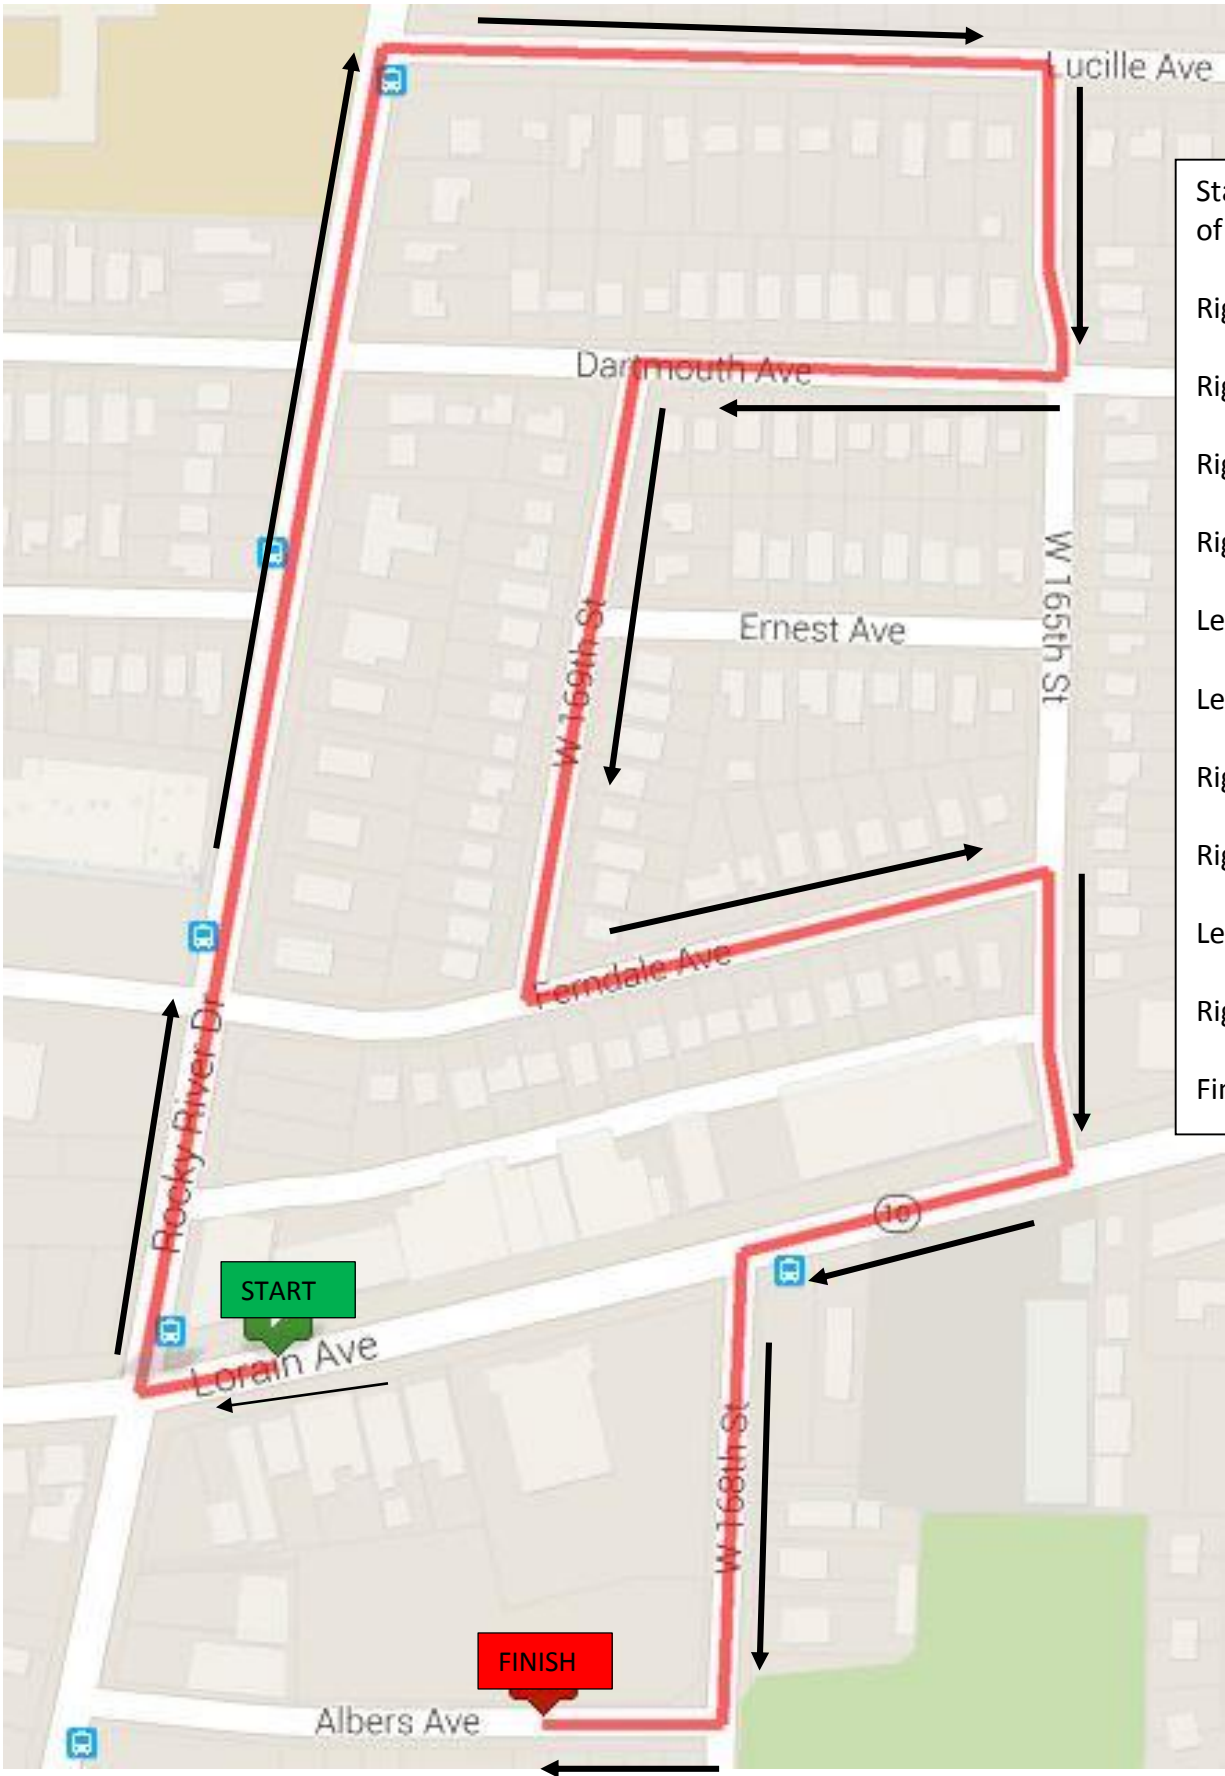

# Pat Joyce 1 Mile Course

- Start on Lorain Ave just East of Backstage
- Right onto Rocky River Drive
- Right onto Lucille Ave
- Right onto West 165<sup>th</sup> Street
- Right onto Dartmouth Ave
- Left onto West 169<sup>th</sup> Street
- Left onto Ferndale Ave
- Right onto West 165<sup>th</sup> Street
- Right onto Lorain Ave
- Left onto West 168<sup>th</sup> Street
- Right onto Albers Ave
- Finish on Albers Ave