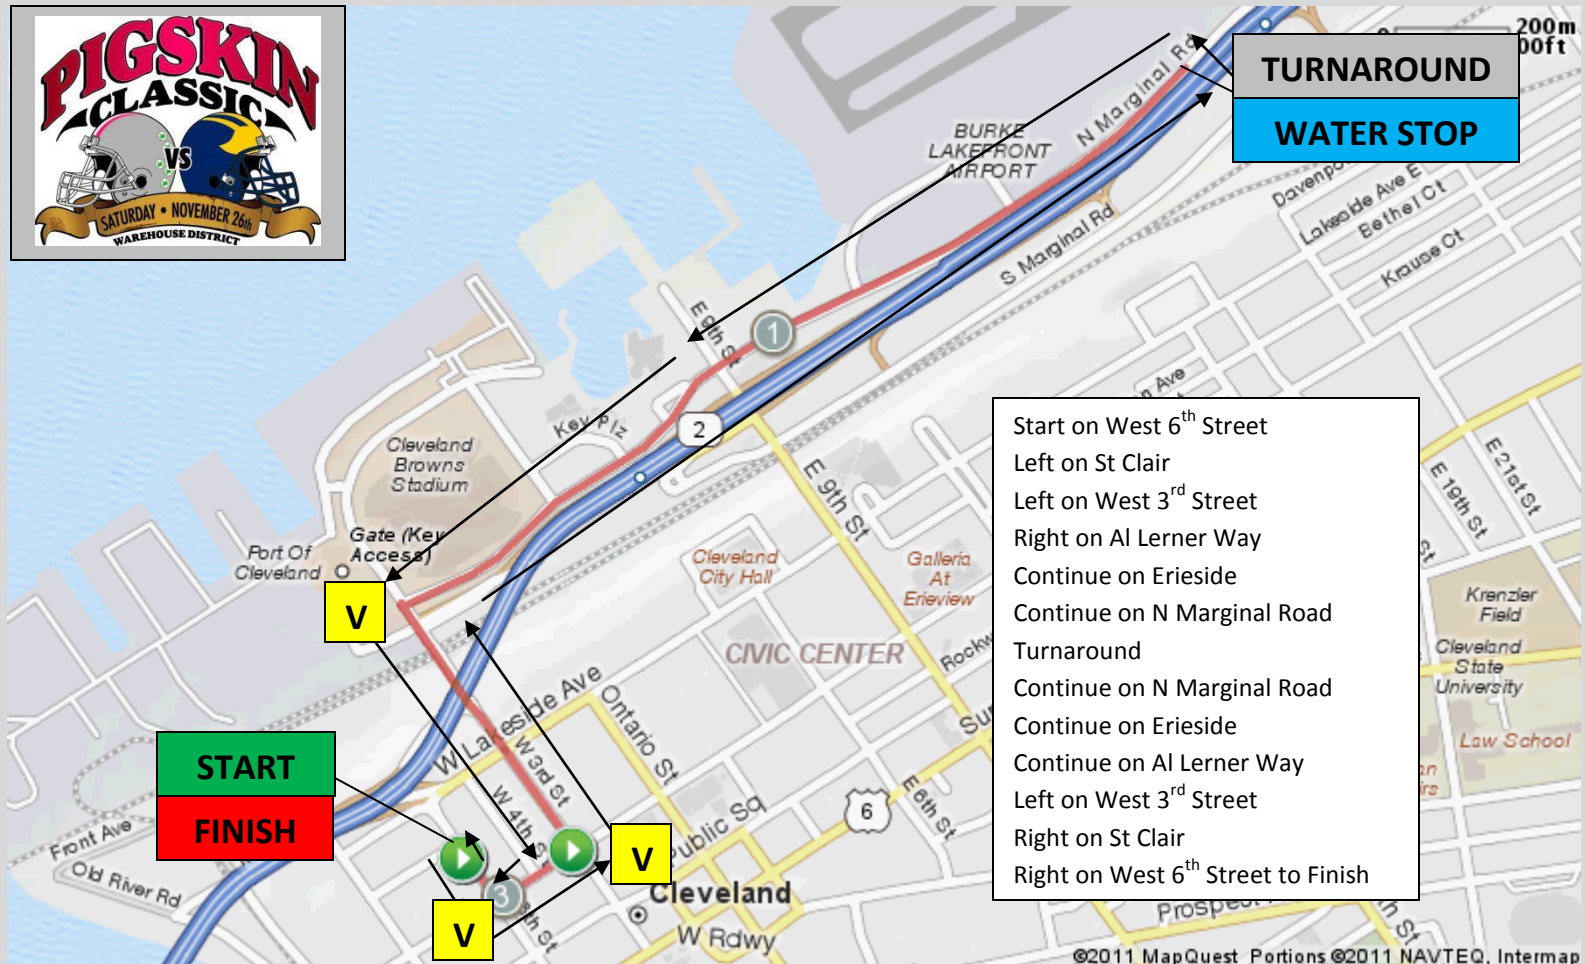

# PIGSKIN CLASSIC

Start on West 6<sup>th</sup> Street  
 Left on St Clair  
 Left on West 3<sup>rd</sup> Street  
 Right on Al Lerner Way  
 Continue on Erieside  
 Continue on N Marginal Road  
 Turnaround  
 Continue on N Marginal Road  
 Continue on Erieside  
 Continue on Al Lerner Way  
 Left on West 3<sup>rd</sup> Street  
 Right on St Clair  
 Right on West 6<sup>th</sup> Street to Finish