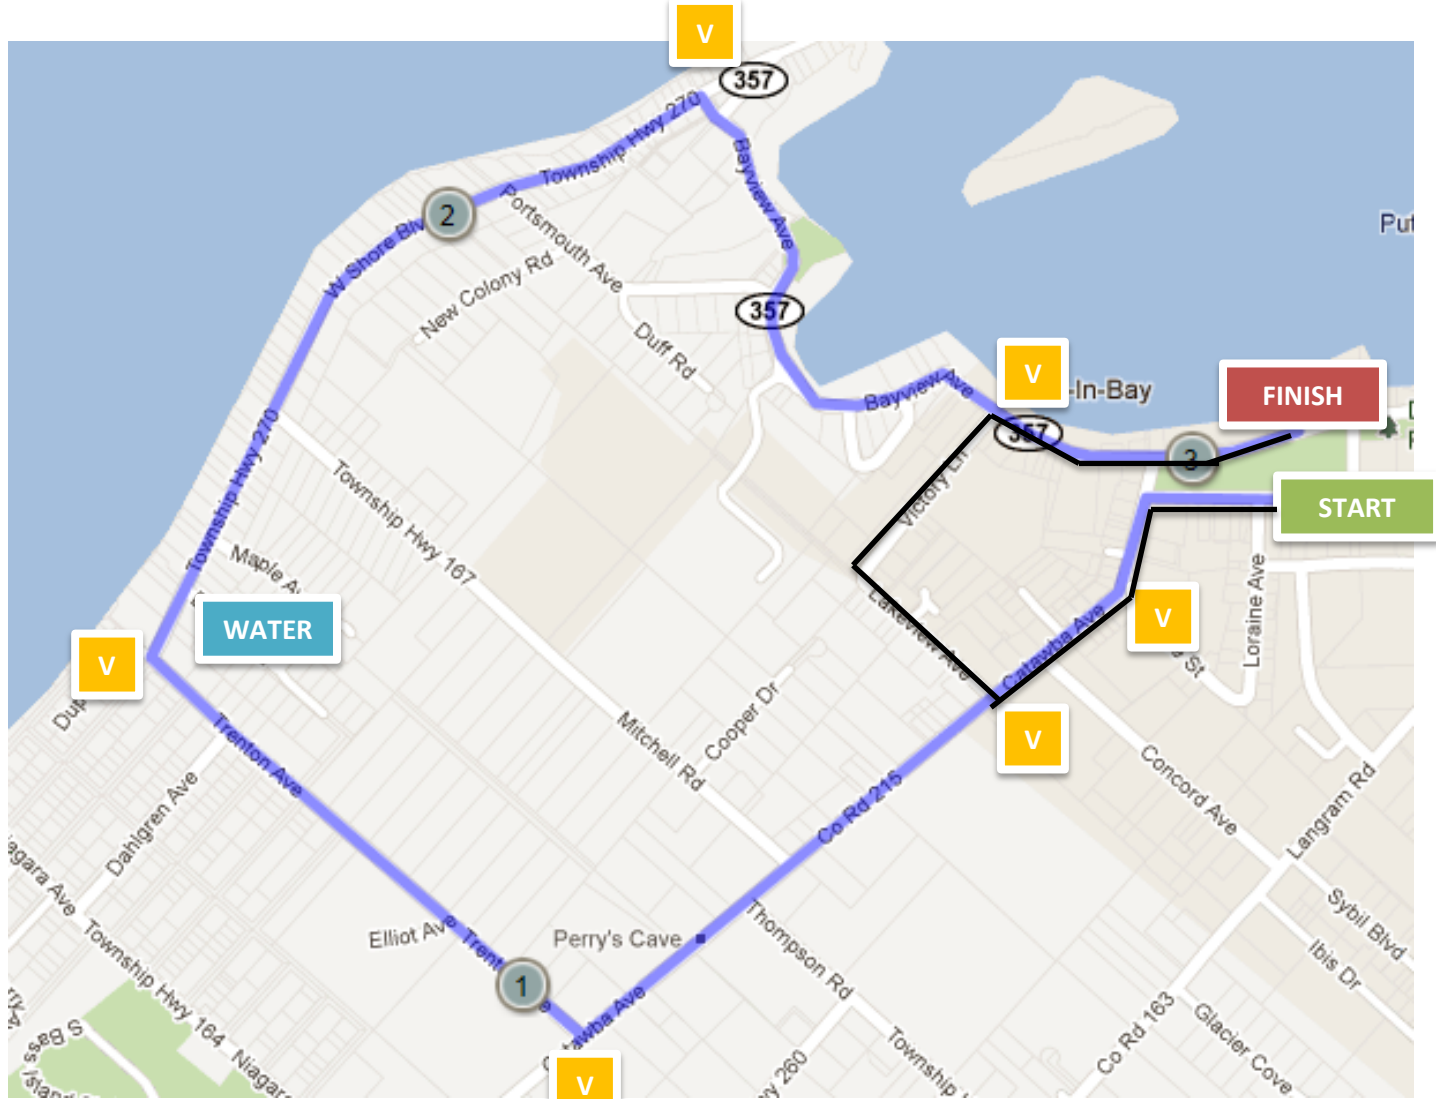

Put In Bay 5K

— = 1 Mile Route

— = 5K Route