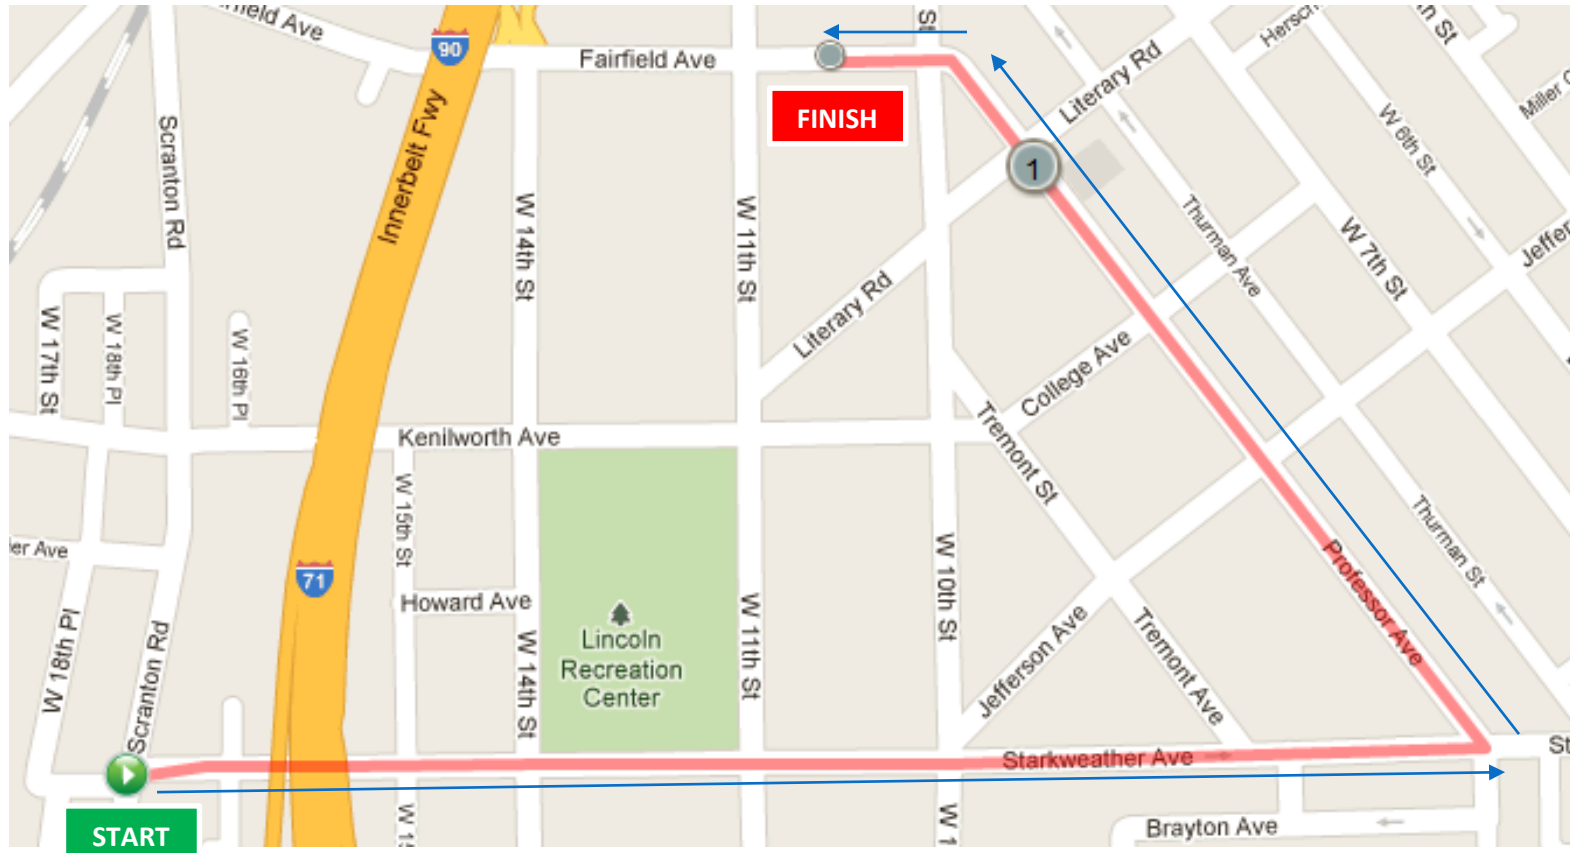

SANTA SHUFFLE

- Start at Tremont Taphouse on Starkweather Ave.
- Head East on Starkweather Ave.
- Turn left on Professor Ave.
- Turn left on Fairfield and finish at The Southside