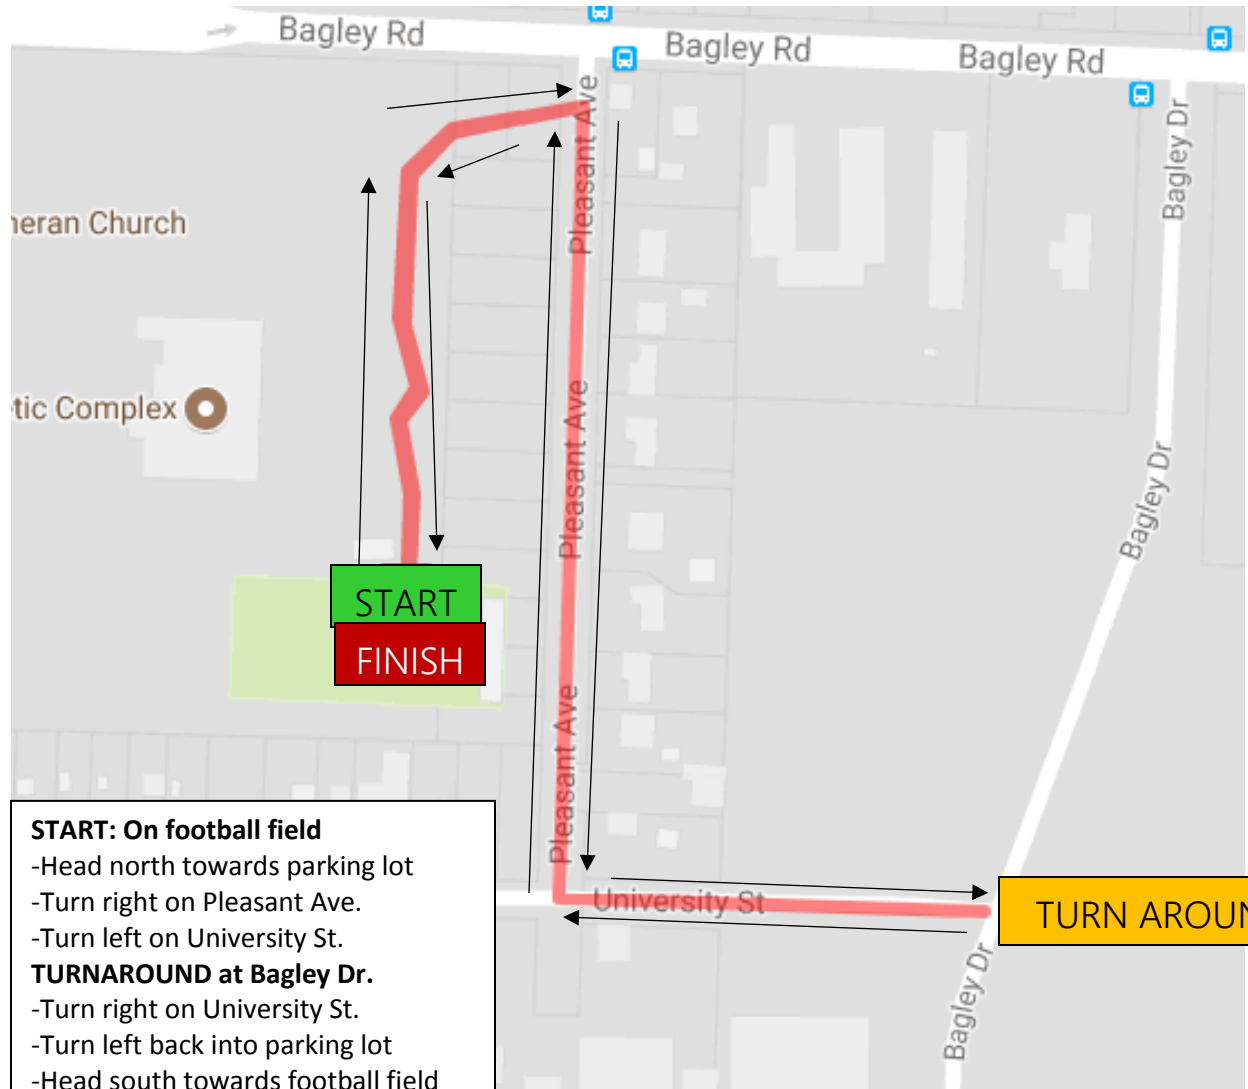

Tom Madzy
1 Mile Course Map

START: On football field
-Head north towards parking lot
-Turn right on Pleasant Ave.
-Turn left on University St.
TURNAROUND at Bagley Dr.
-Turn right on University St.
-Turn left back into parking lot
-Head south towards football field
FINISH: On football field

TURN AROUND