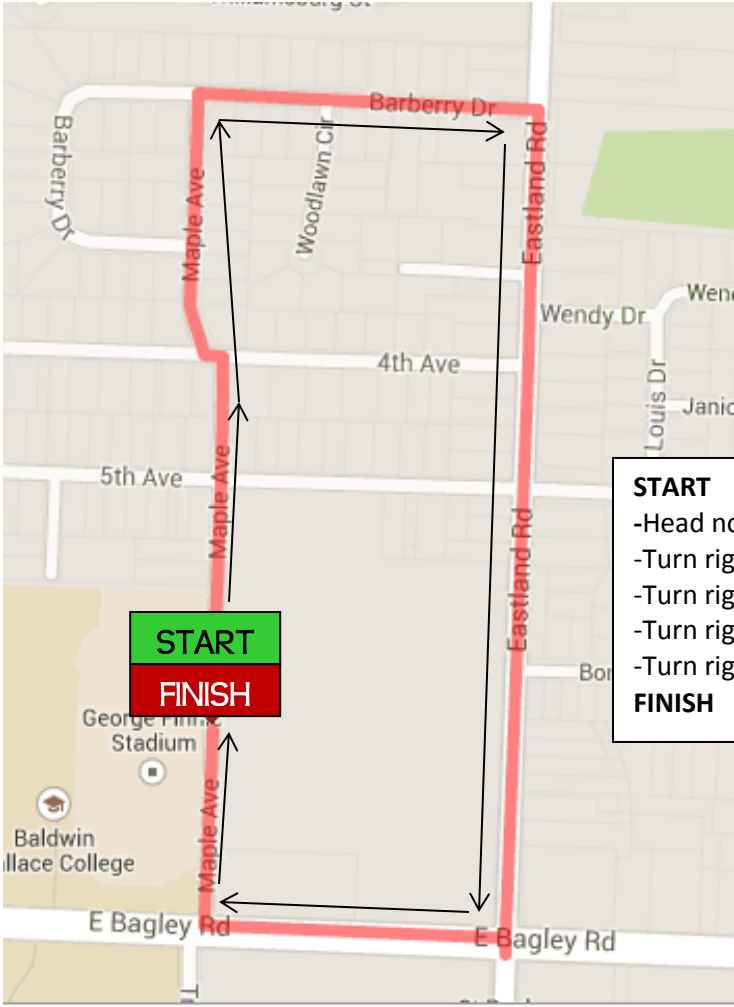

Tom Madzy Short Run & Dog Walk 1 Mile Course

START
-Head north on Maple Ave.
-Turn right on Barberrry Dr.
-Turn right on Eastland Rd.
-Turn right on E Bagley Rd.
-Turn right on Maple Ave.
FINISH