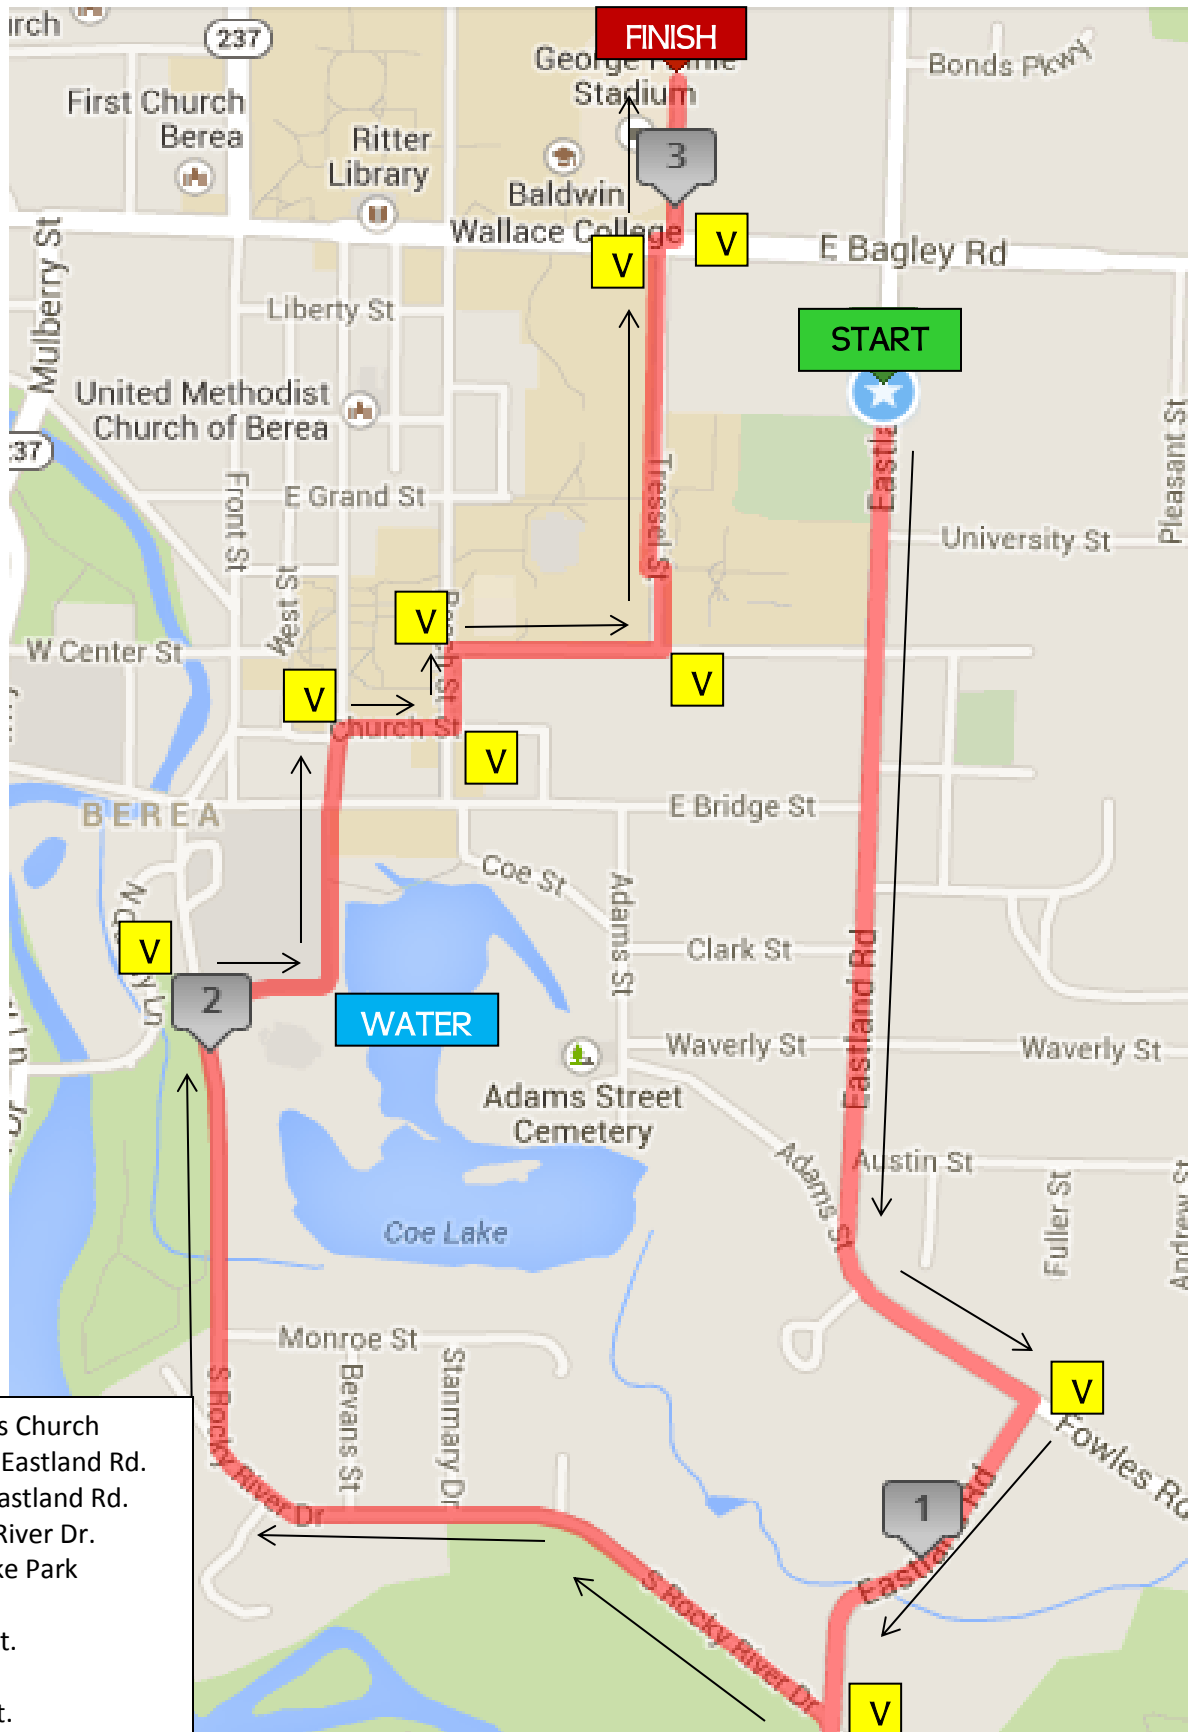

Tom Madzy Short Run & Family Dog Walk

START: St. Paul's Church
 -Head South on Eastland Rd.
 -Rt. to stay on Eastland Rd.
 -Rt. on S Rocky River Dr.
 -Rt. into Coe Lake Park
 -Exit Park
 -Rt. on Church St.
 -Lt. on Beech St.
 -Rt. on Center St.
 -Lt. on Tressel St.
 -Continue past E Bagley Rd.
FINISH