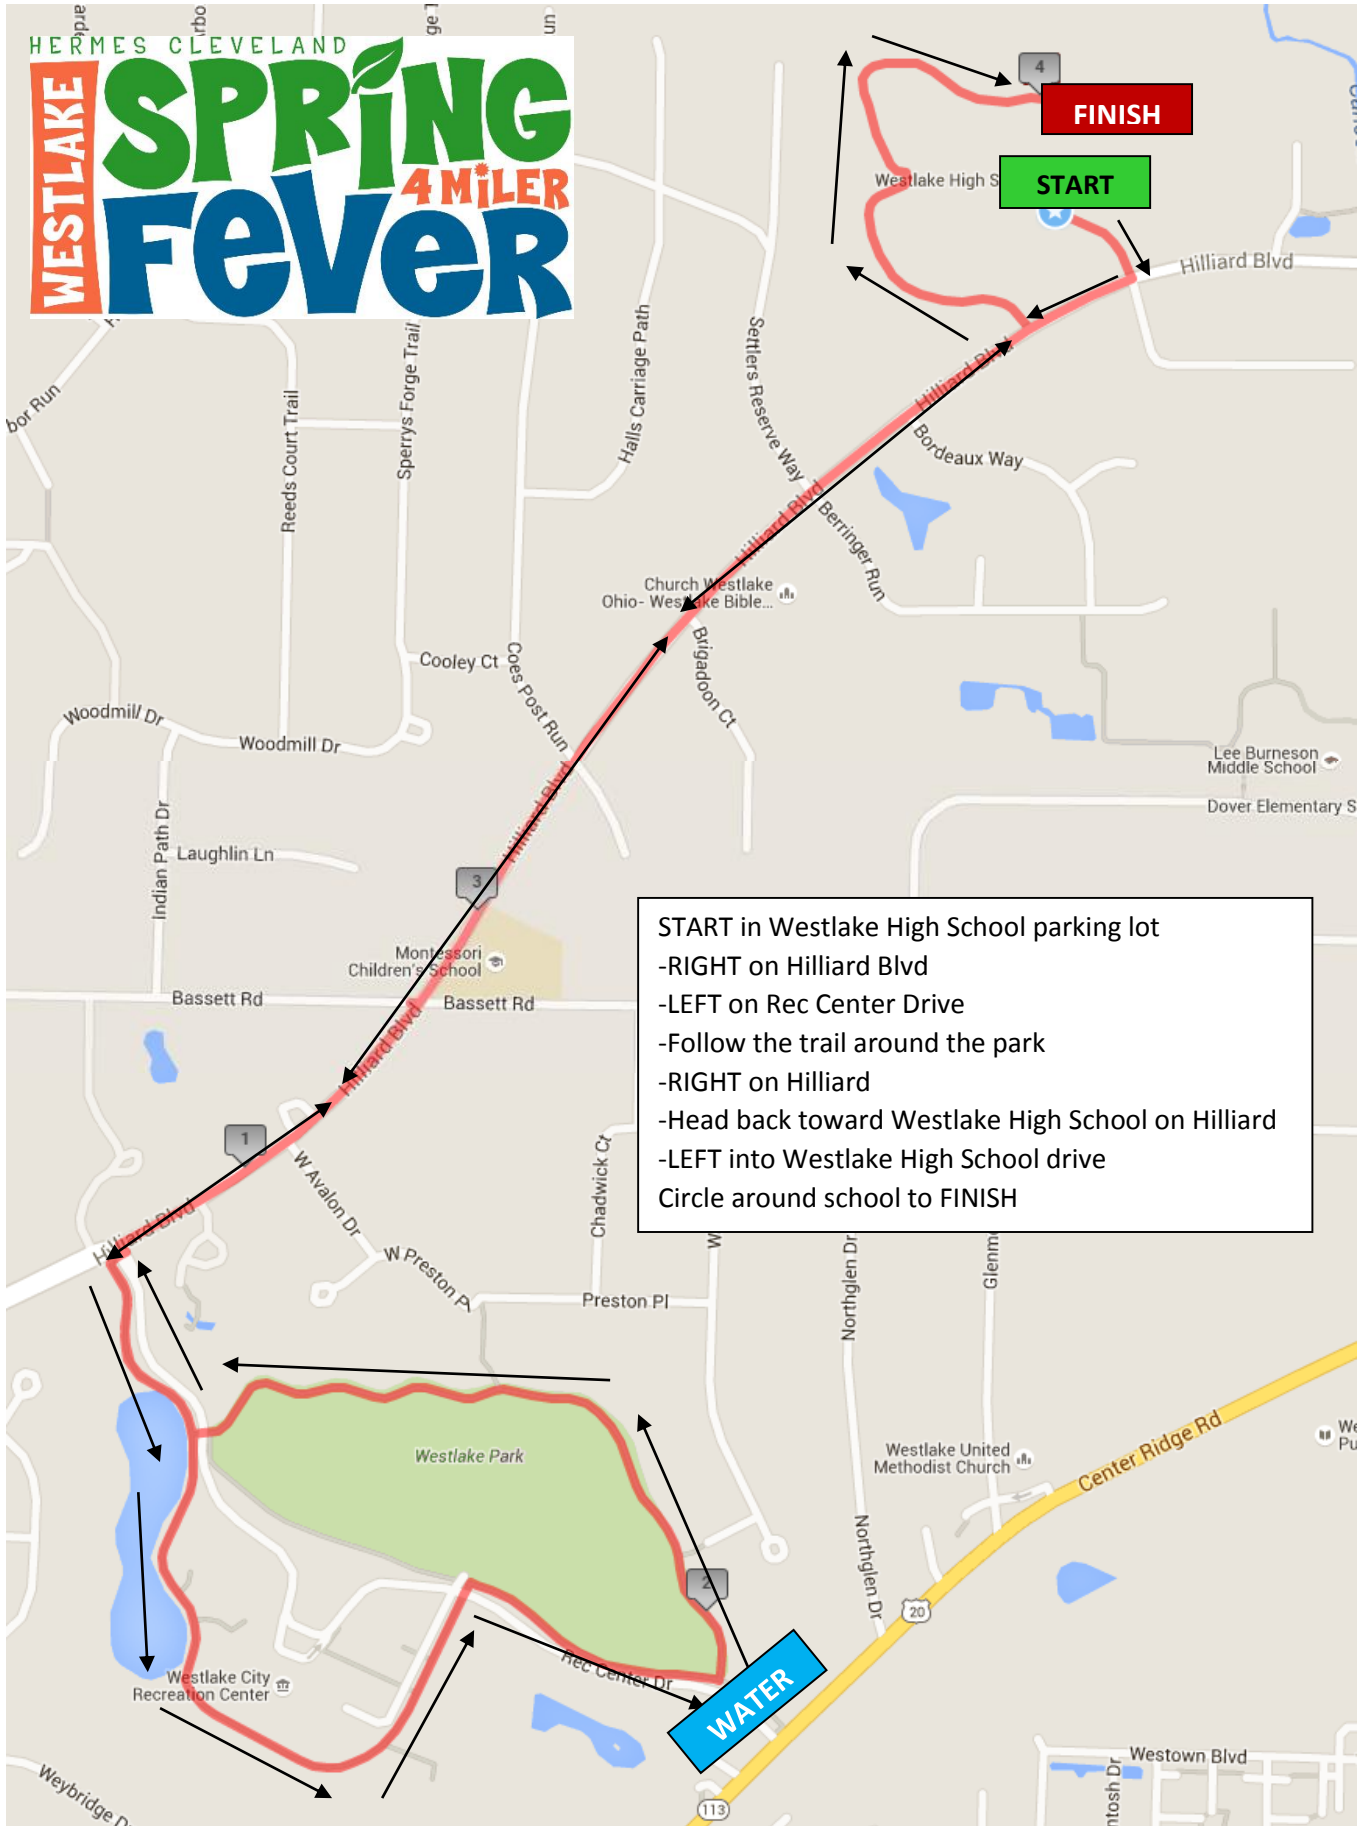

HERMES CLEVELAND

WESTLAKE SPRING FEVER 4 MILER

START in Westlake High School parking lot
-RIGHT on Hilliard Blvd
-LEFT on Rec Center Drive
-Follow the trail around the park
-RIGHT on Hilliard
-Head back toward Westlake High School on Hilliard
-LEFT into Westlake High School drive
Circle around school to FINISH