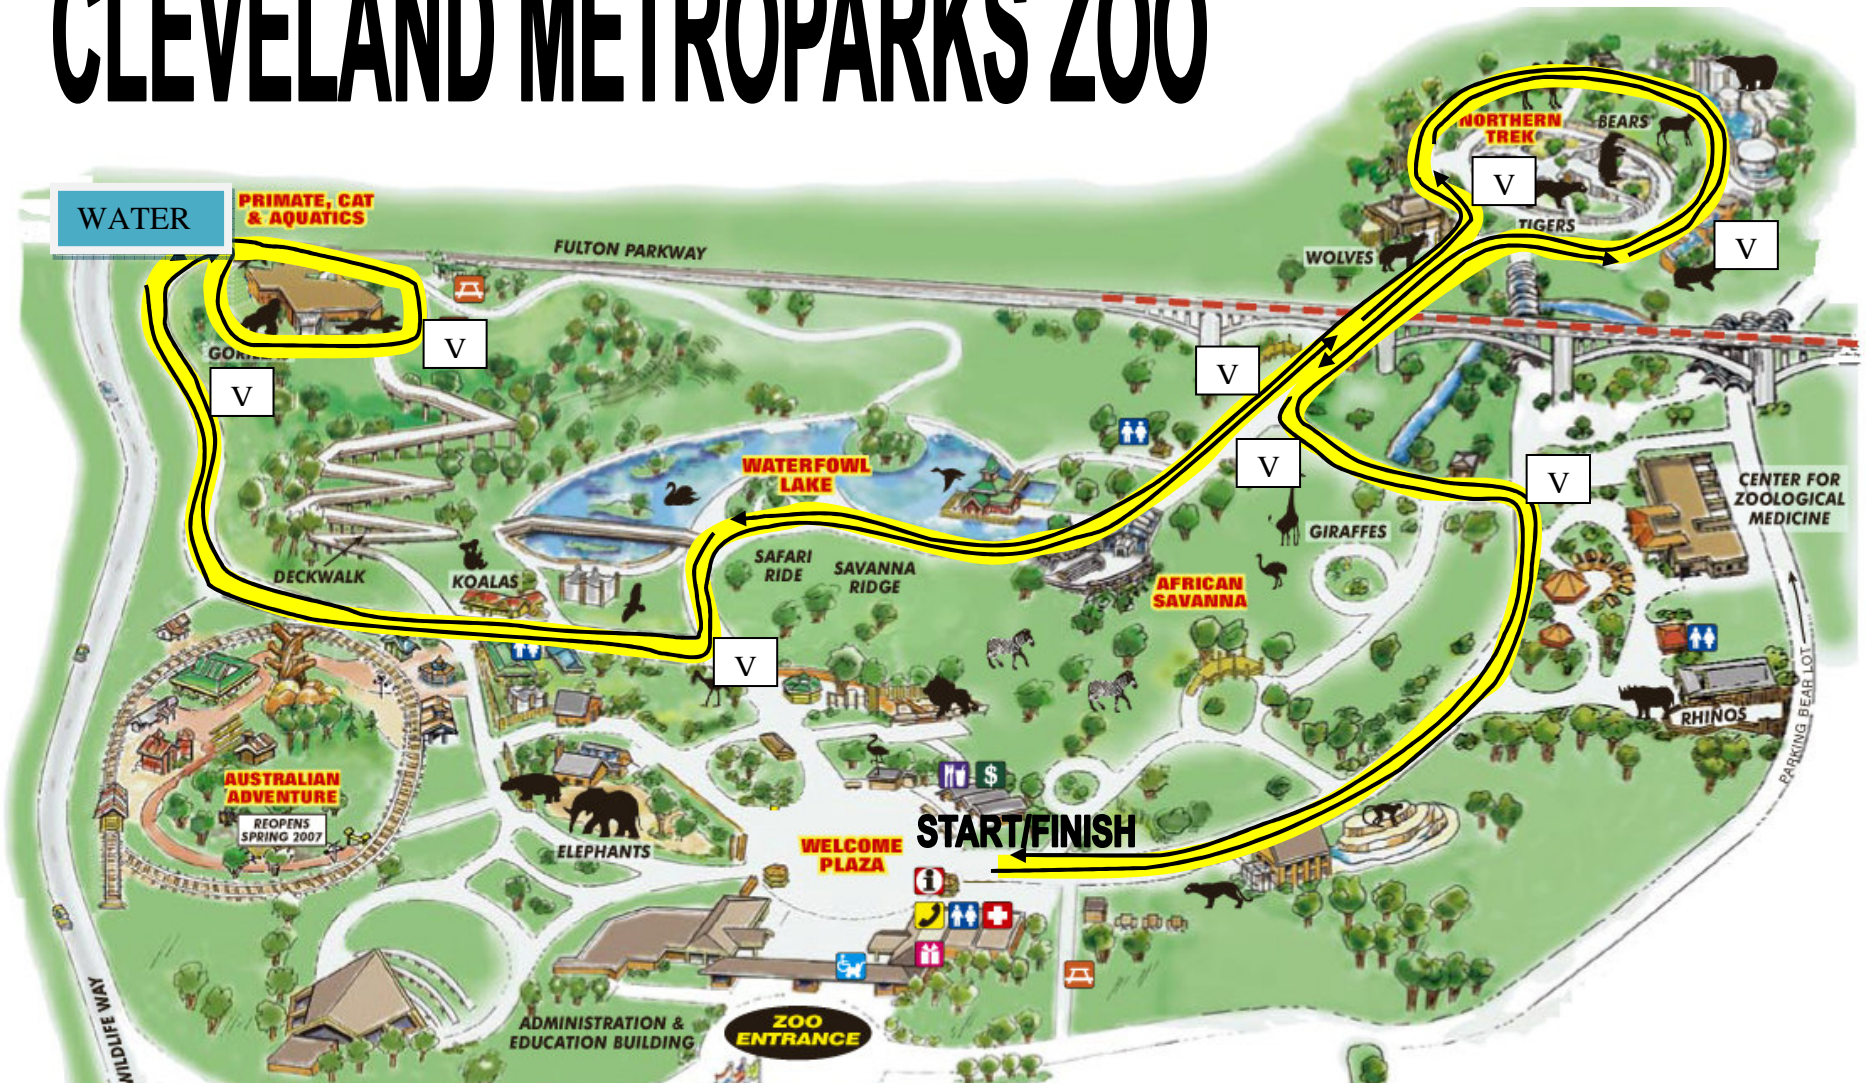

CLEVELAND METROPARKS ZOO

Course Description
Start at the Palava Hut and continue past Monkey Island
After passing the Center for Zoological Medicine turn left and run past the giraffes
After the giraffes, turn right and continue up to Northern Trek
Take the outer loop around Northern Trek and then follow the inner loop
Follow the path down the hill and past Waterfowl Lake.
Continue past the koalas and Australian Adventure
Go up the hill and around the gorilla house
Go down the hill through Australian Adventure and Waterfowl Lake
Take the outer loop around Northern Trek
Turn left and run past the giraffes
Turn right and follow the path past Monkey Island to the finish

5K COURSE