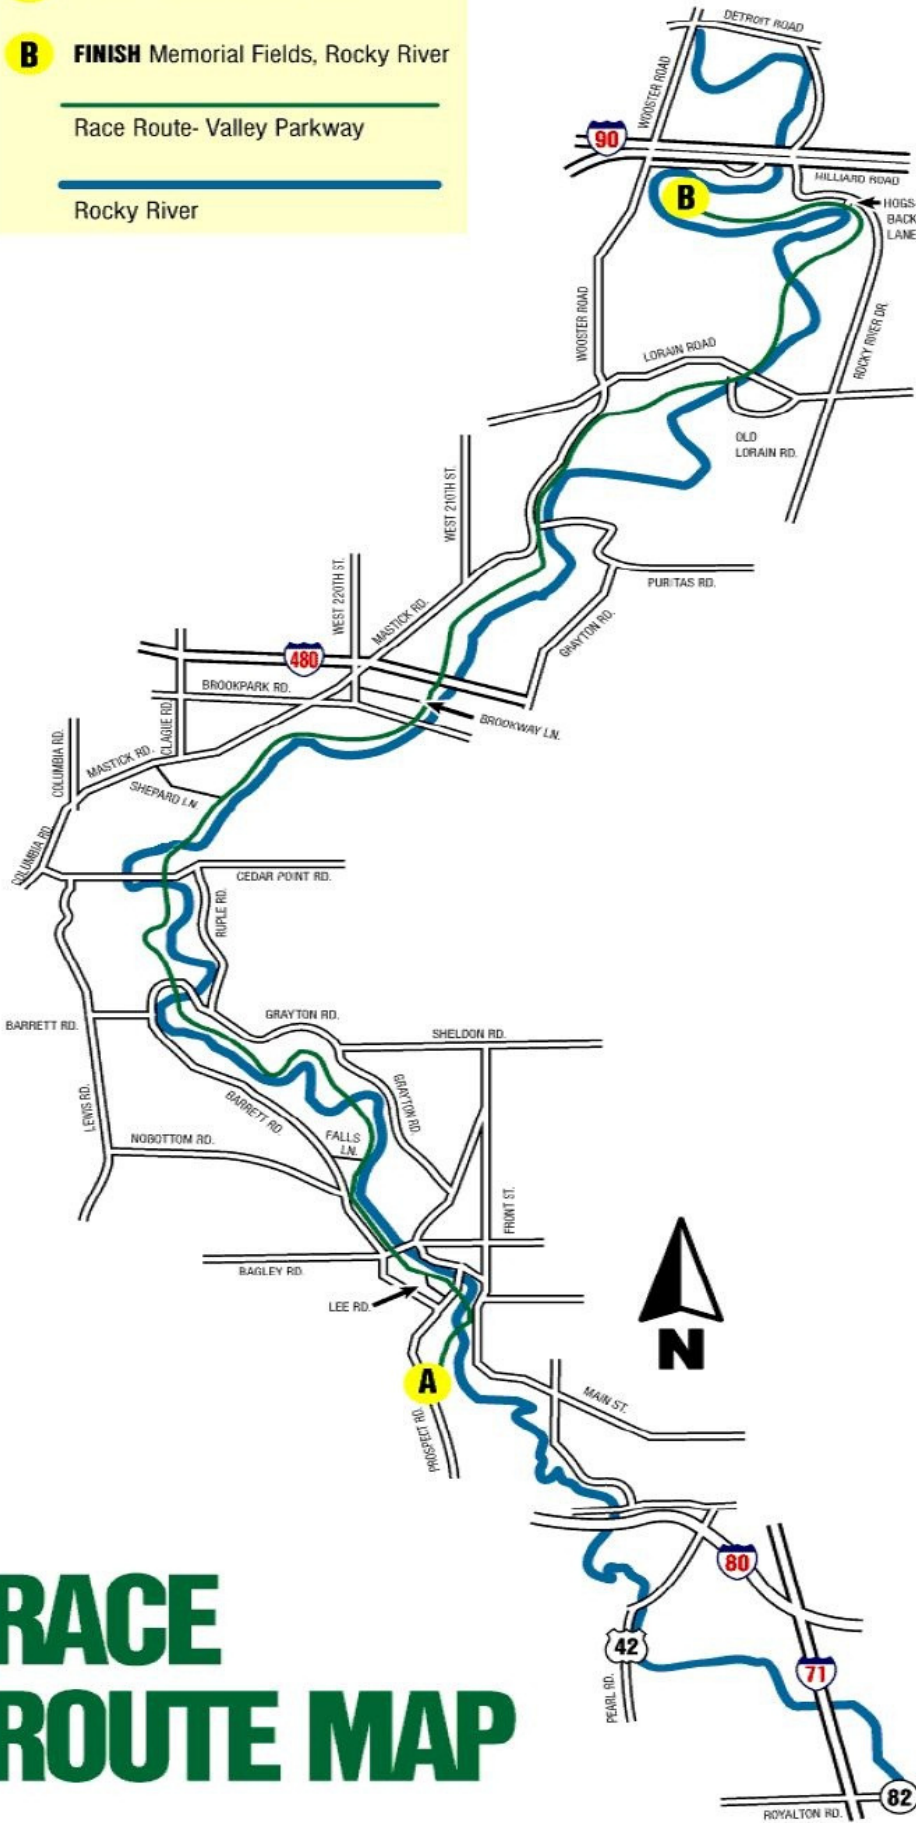

- A** START Wallace Lake, Berea
- B** FINISH Memorial Fields, Rocky River

Race Route- Valley Parkway

Rocky River

RACE ROUTE MAP