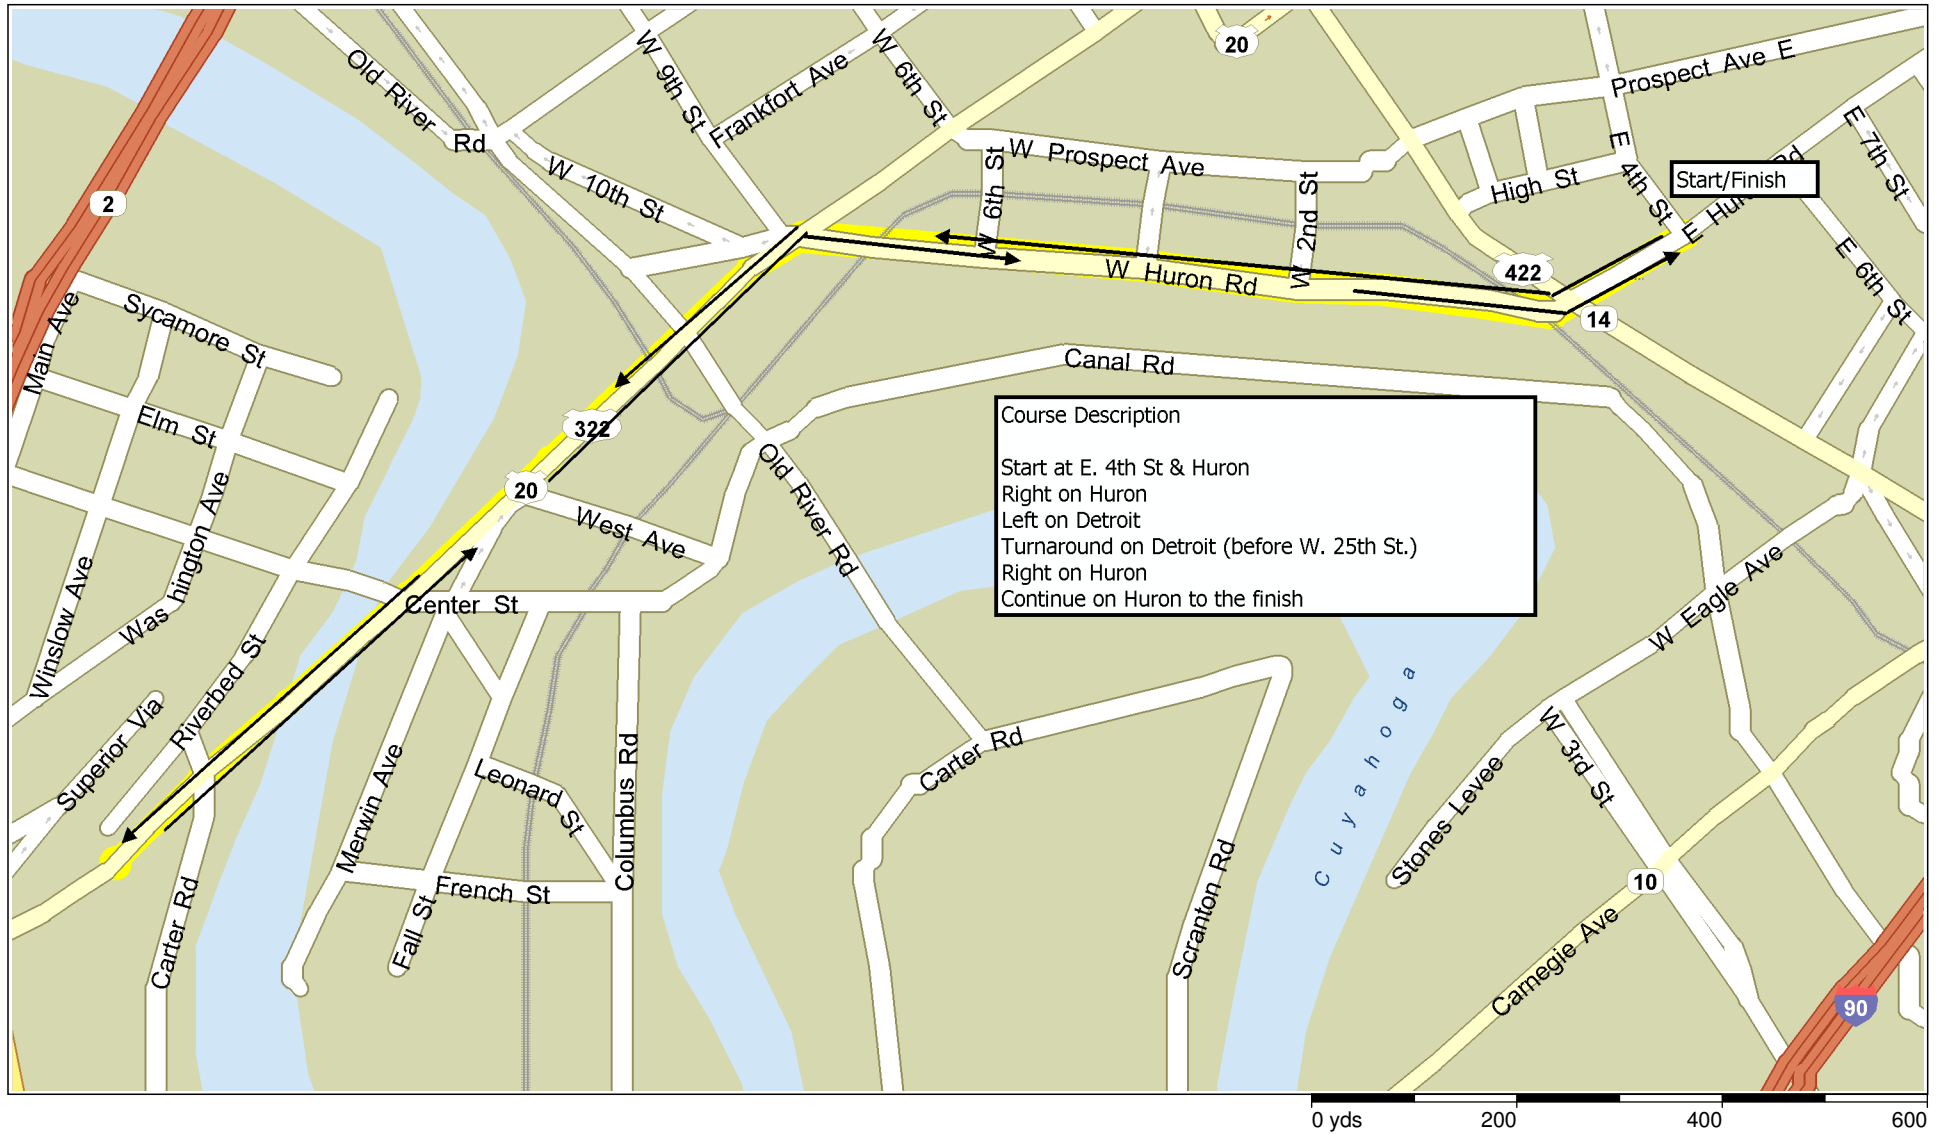

A Shot in the Dark 2 Mile Course

Course Description

- Start at E. 4th St & Huron
- Right on Huron
- Left on Detroit
- Turnaround on Detroit (before W. 25th St.)
- Right on Huron
- Continue on Huron to the finish