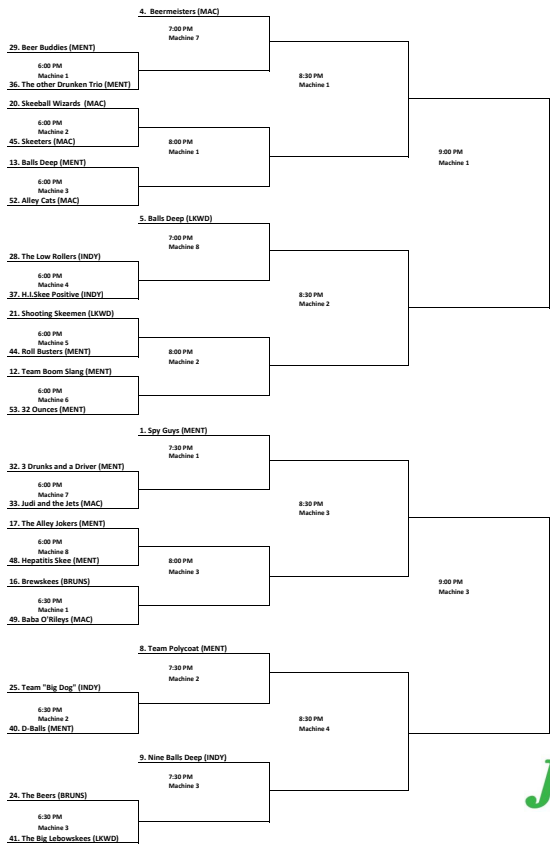

2011 WINTER SKEEBALL CHAMPIONSHIP

SKEEBALL CHAMPION

9:30 PM Machine 2

9:00 PM Machine 3

8:30 PM Machine 4

10:00 PM Machine 4

9:30 PM Machine 5

9:00 PM Machine 7

8:30 PM Machine 8

8:30 PM Machine 5

8:00 PM Machine 6

8:30 PM Machine 8