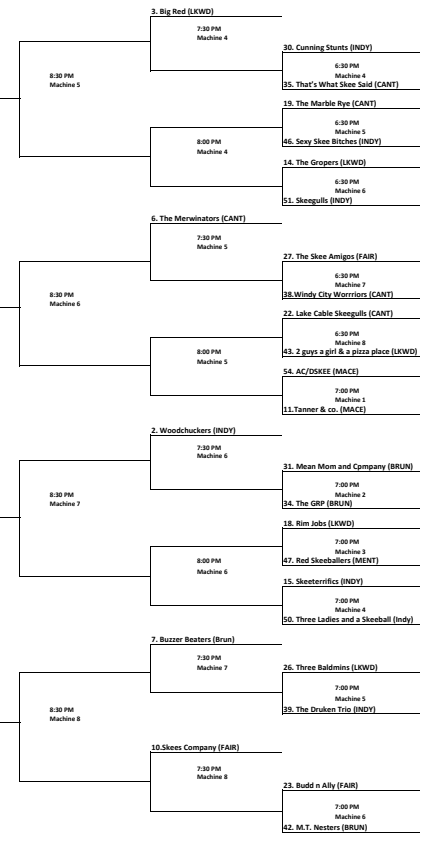

2011 WINTER SKEEBALL CHAMPIONSHIP

SKEEBALL CHAMPION

9:30 PM Machine 2

9:00 PM Machine 3

8:30 PM Machine 4

10:00 PM Machine 4

9:30 PM Machine 5

9:00 PM Machine 7

8:30 PM Machine 8

8:30 PM Machine 5

8:00 PM Machine 6

8:30 PM Machine 8