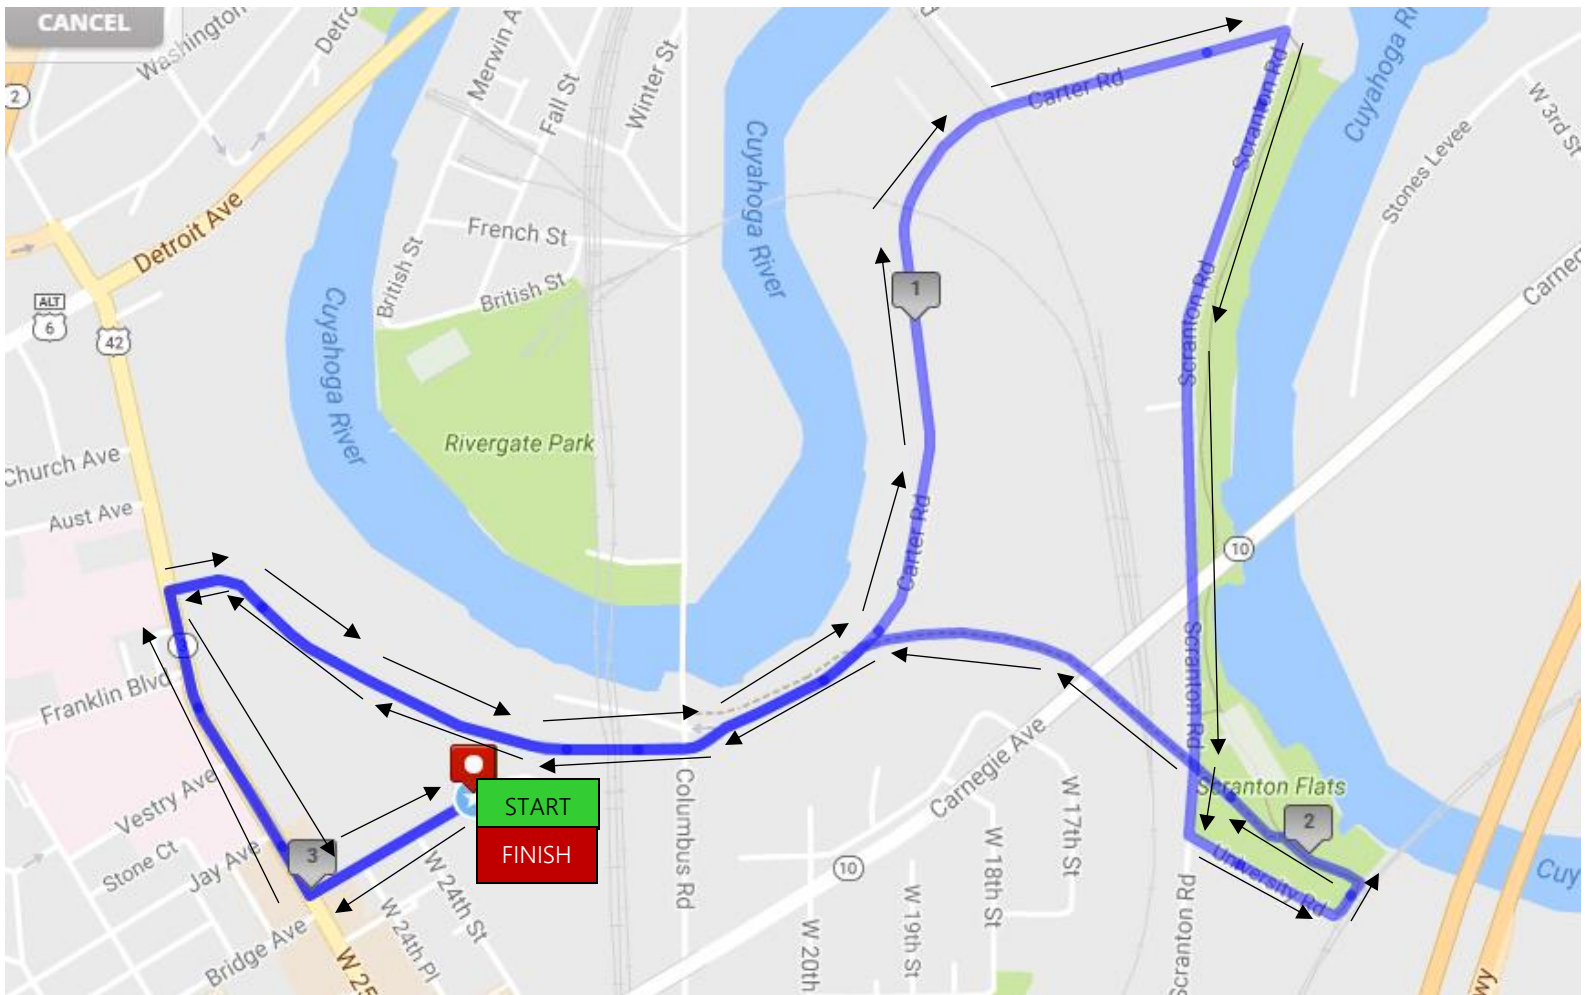

Ohio City Run & Crawl 5K

- **START** on Bridge Ave at Market Garden Distribution Center
- Head west on Bridge Ave towards W 25th
- Turn right on W 25th
- Turn right on Franklin Blvd
- Continue on Franklin onto Carter Rd
- Turn right onto Scranton Rd
- Turn left on University Rd
- Turn left onto Centennial Lake Link Trail
- Turn left onto Carter Rd

- Continue on Carter Rd onto Franklin Blvd
- Turn left onto W 25th
- Turn left onto Bridge Ave
- **FINISH** on Bridge Ave at Market Garden Distribution Center