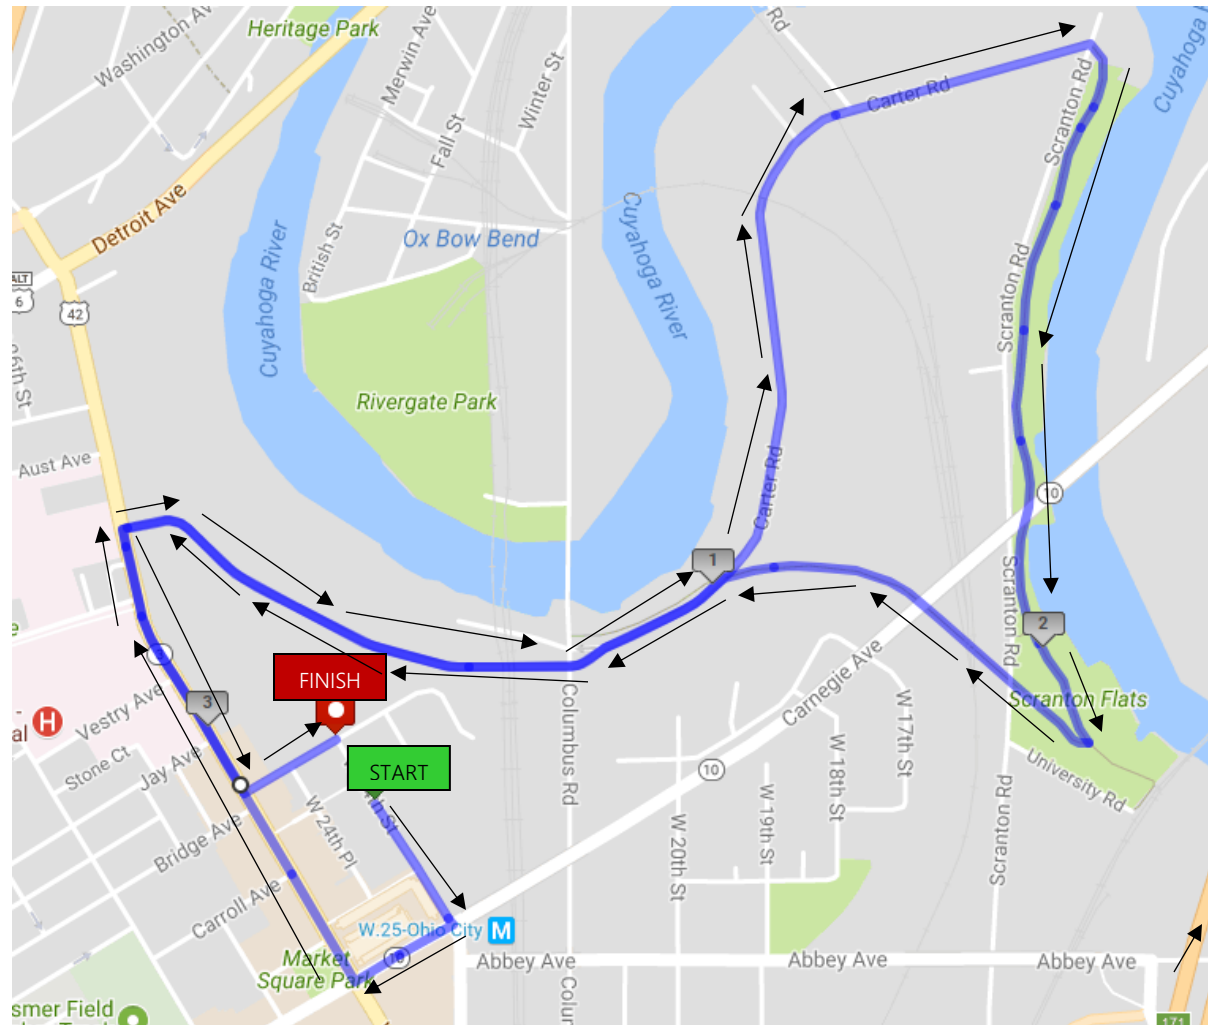

Market Garden Brewery Ohio City Run & Crawl 5K

- **START** on W 24th St at Market Garden Distribution Center
- Head east and turn right on Carnegie Ave
- Turn right on W 25th
- Turn right on Franklin Blvd
- Continue on Franklin onto Carter Rd

- Turn right onto Centennial Lake Link Trail
- Continue on Centennial Lake Trail onto Franklin Blvd
- Turn left onto W 25th
- Turn left onto Bridge Ave
- **FINISH** on Bridge Ave at Market Garden