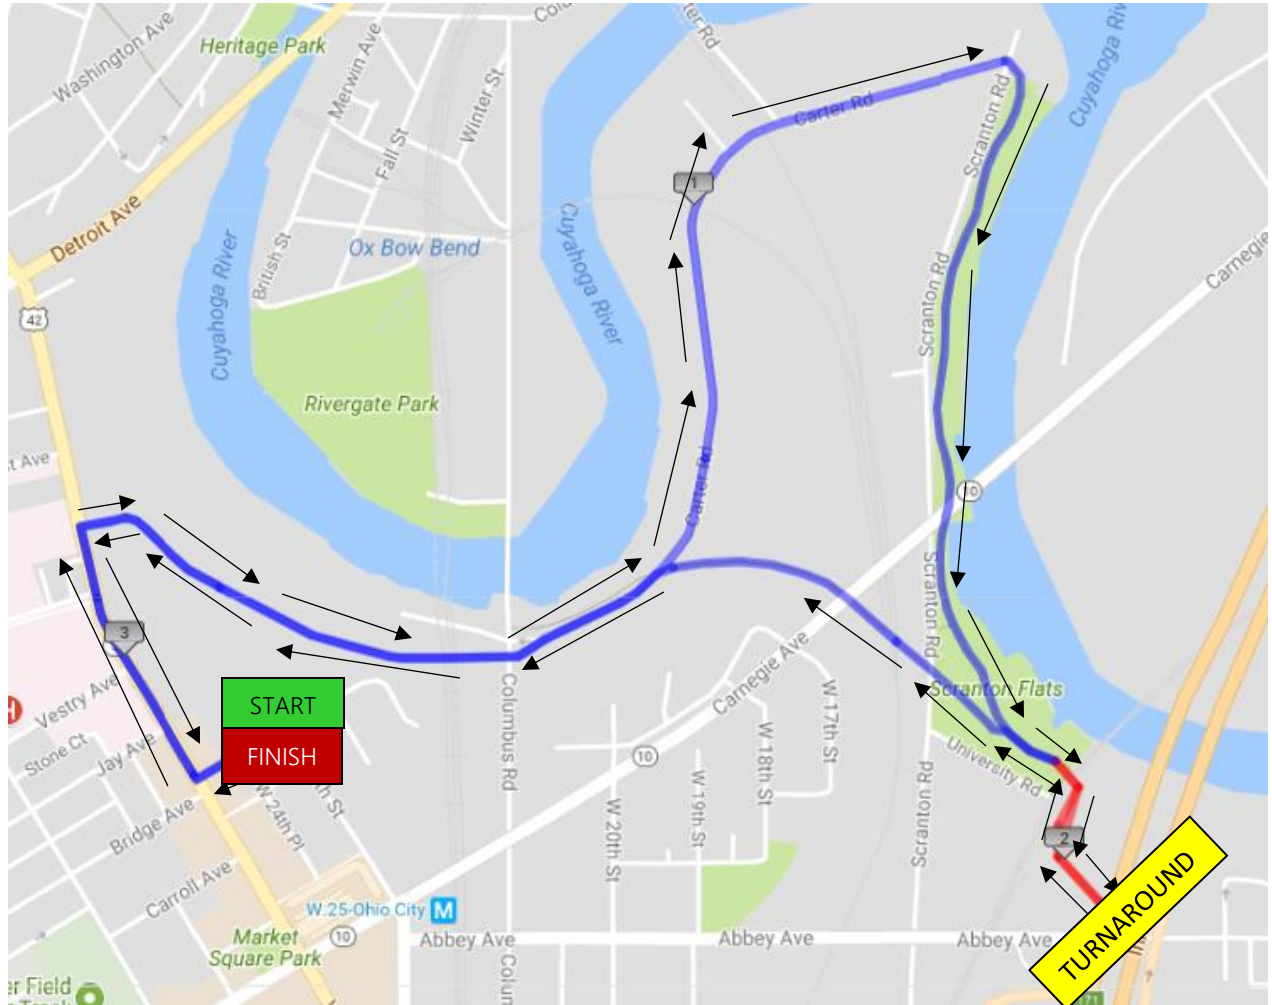

## Market Garden Brewery Ohio City Run & Crawl 5K

- **START** on Bridge Ave at Market Garden Distribution Center
- Head west on Bridge Ave towards W 25<sup>th</sup>
- Turn right on W 25<sup>th</sup>
- Turn right on Franklin Blvd
- Continue on Franklin onto Carter Rd
- Turn right onto Scranton Rd
- Turn left on University Rd
- Turn left onto Centennial Lake Link Trail
- Turn left onto Carter Rd
- Continue on Carter Rd onto Franklin Blvd
- Turn left onto W 25<sup>th</sup>
- Turn left onto Bridge Ave
- **FINISH** on Bridge Ave at Market Garden Distribution Center