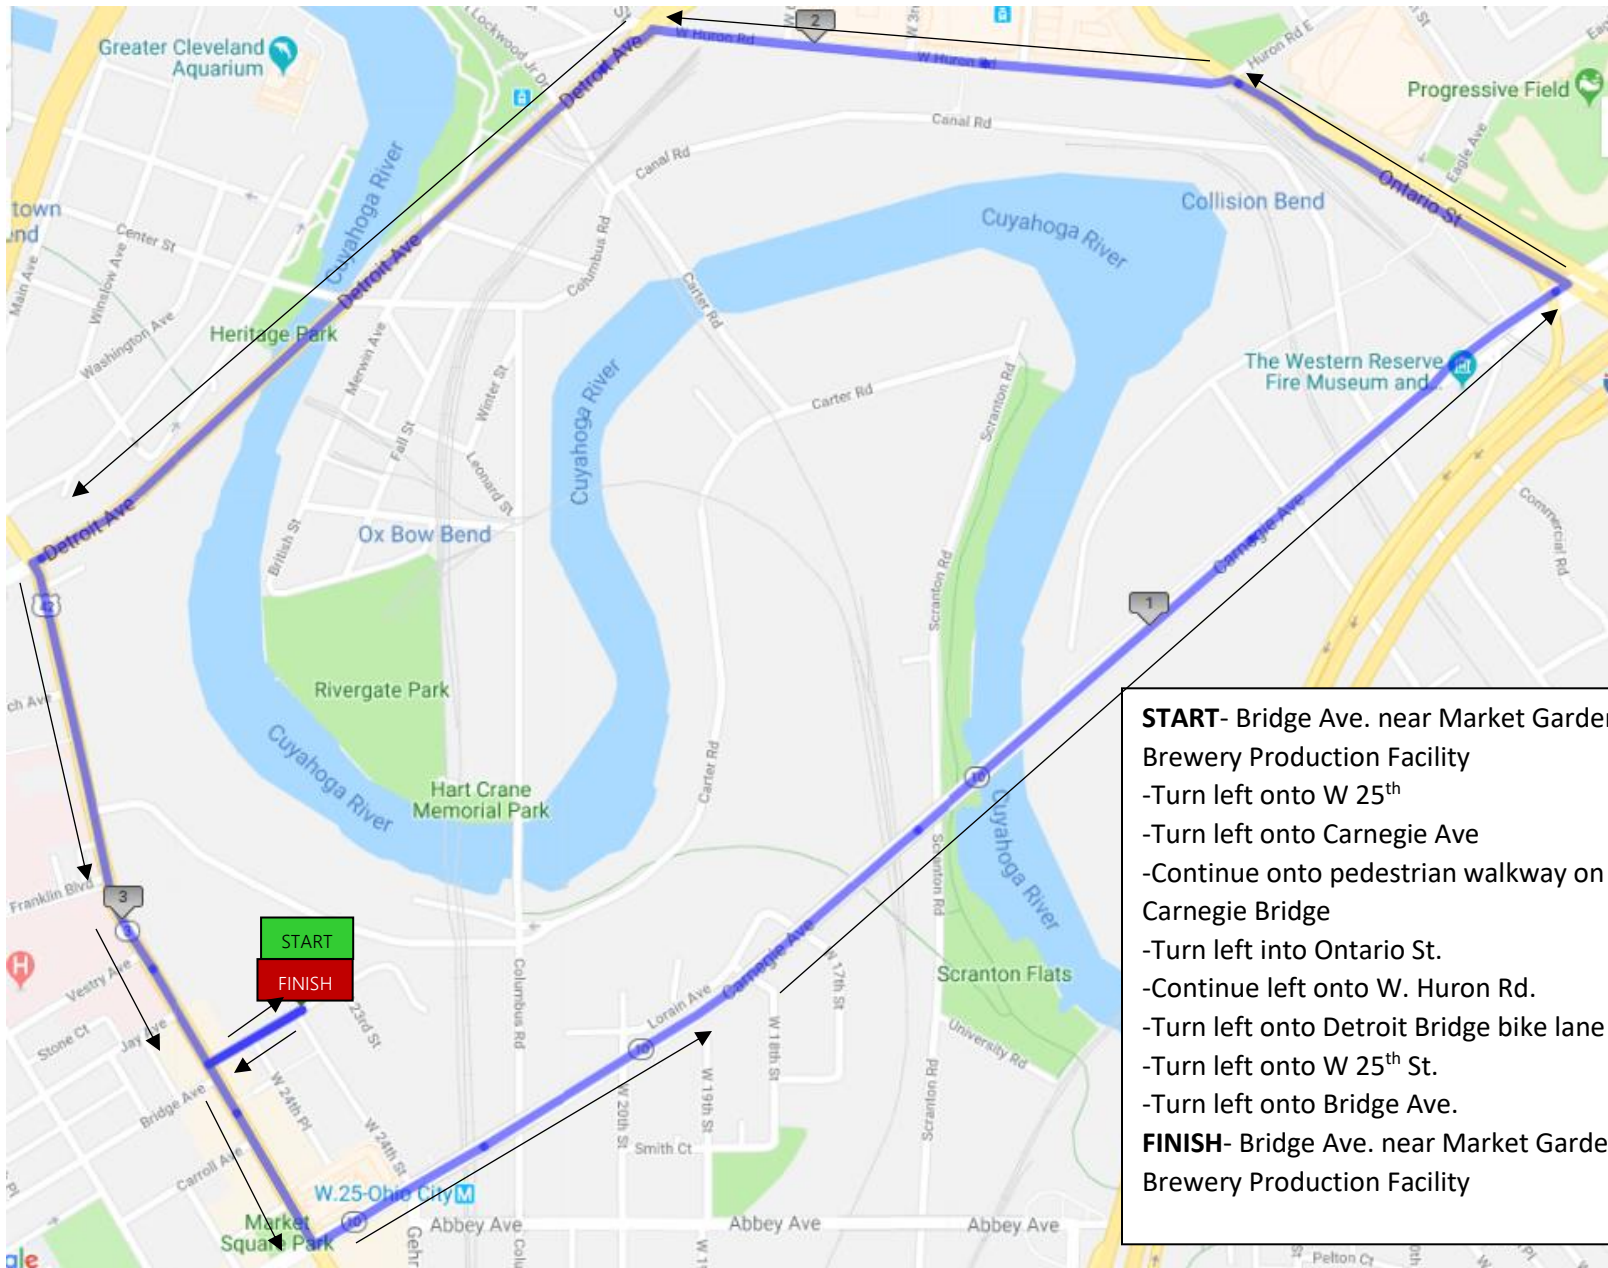

# Market Garden Brewery Ohio City Run & Crawl

**START**- Bridge Ave. near Market Garden Brewery Production Facility

- Turn left onto W 25<sup>th</sup>
- Turn left onto Carnegie Ave
- Continue onto pedestrian walkway on Carnegie Bridge
- Turn left into Ontario St.
- Continue left onto W. Huron Rd.
- Turn left onto Detroit Bridge bike lane
- Turn left onto W 25<sup>th</sup> St.
- Turn left onto Bridge Ave.

**FINISH**- Bridge Ave. near Market Garden Brewery Production Facility