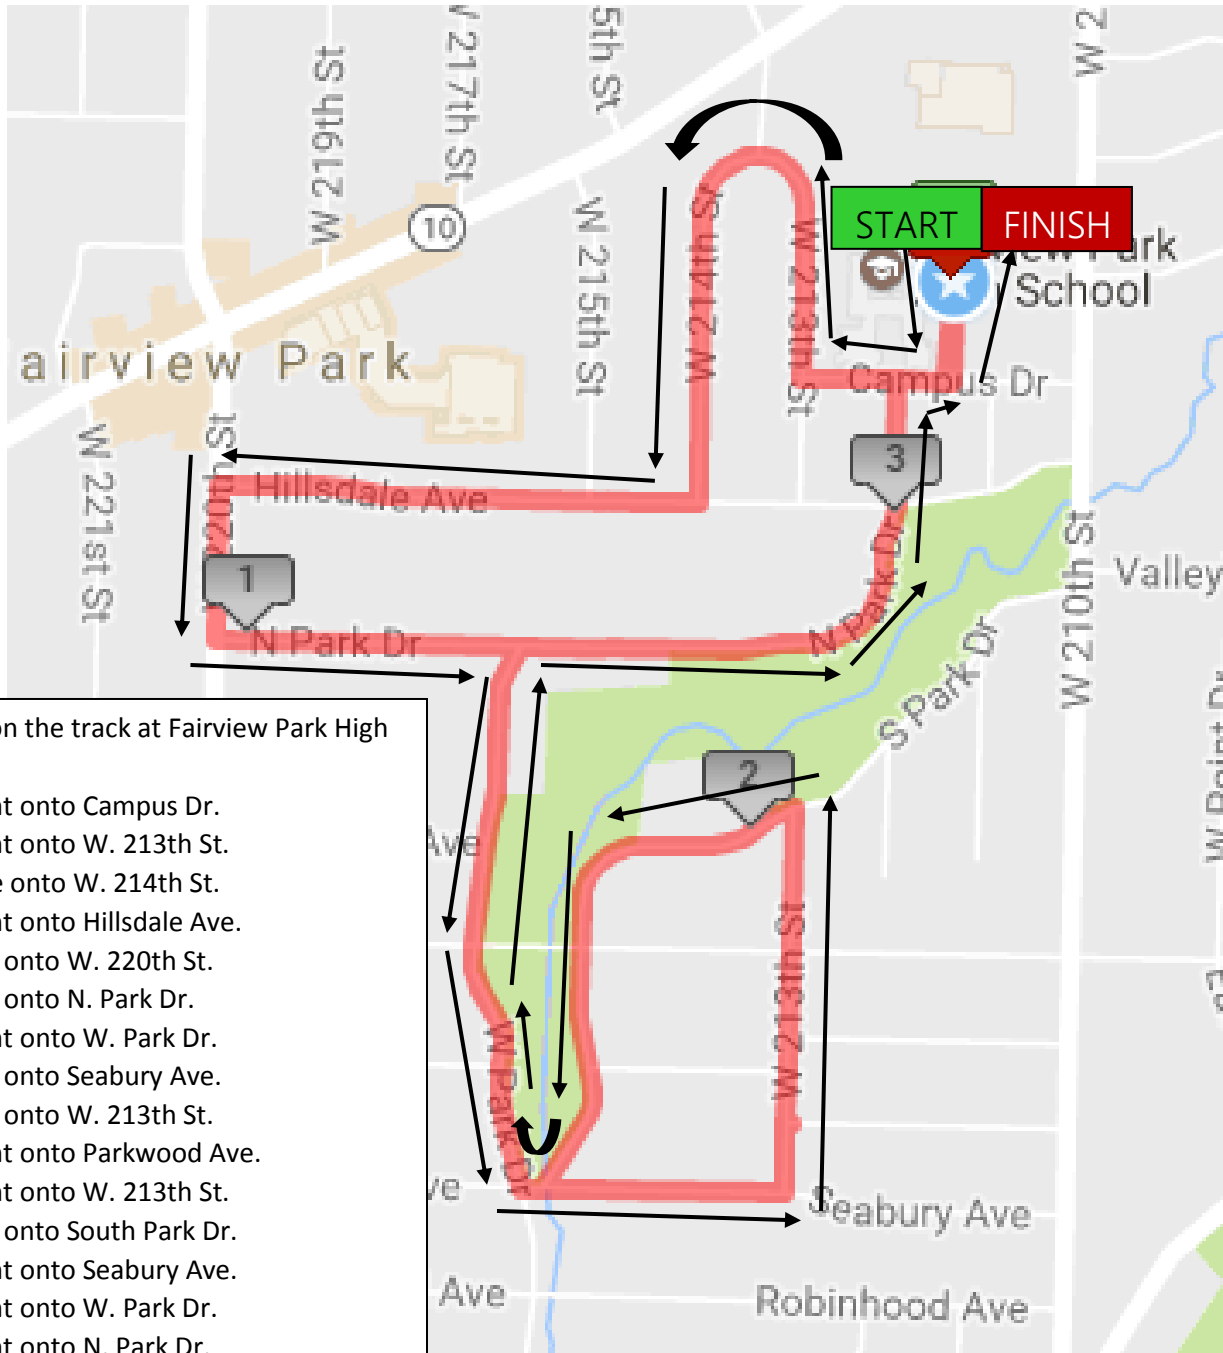

Fairview Park Summerfest 5K

START: on the track at Fairview Park High School.

- Turn right onto Campus Dr.
- Turn right onto W. 213th St.
- Continue onto W. 214th St.
- Turn right onto Hillsdale Ave.
- Turn left onto W. 220th St.
- Turn left onto N. Park Dr.
- Turn right onto W. Park Dr.
- Turn left onto Seabury Ave.
- Turn left onto W. 213th St.
- Turn right onto Parkwood Ave.
- Turn right onto W. 213th St.
- Turn left onto South Park Dr.
- Turn right onto Seabury Ave.
- Turn right onto W. Park Dr.
- Turn right onto N. Park Dr.
- Continue onto W. 212th St.
- Turn right onto Campus Dr.

FINISH: on the track at Fairview Park High School