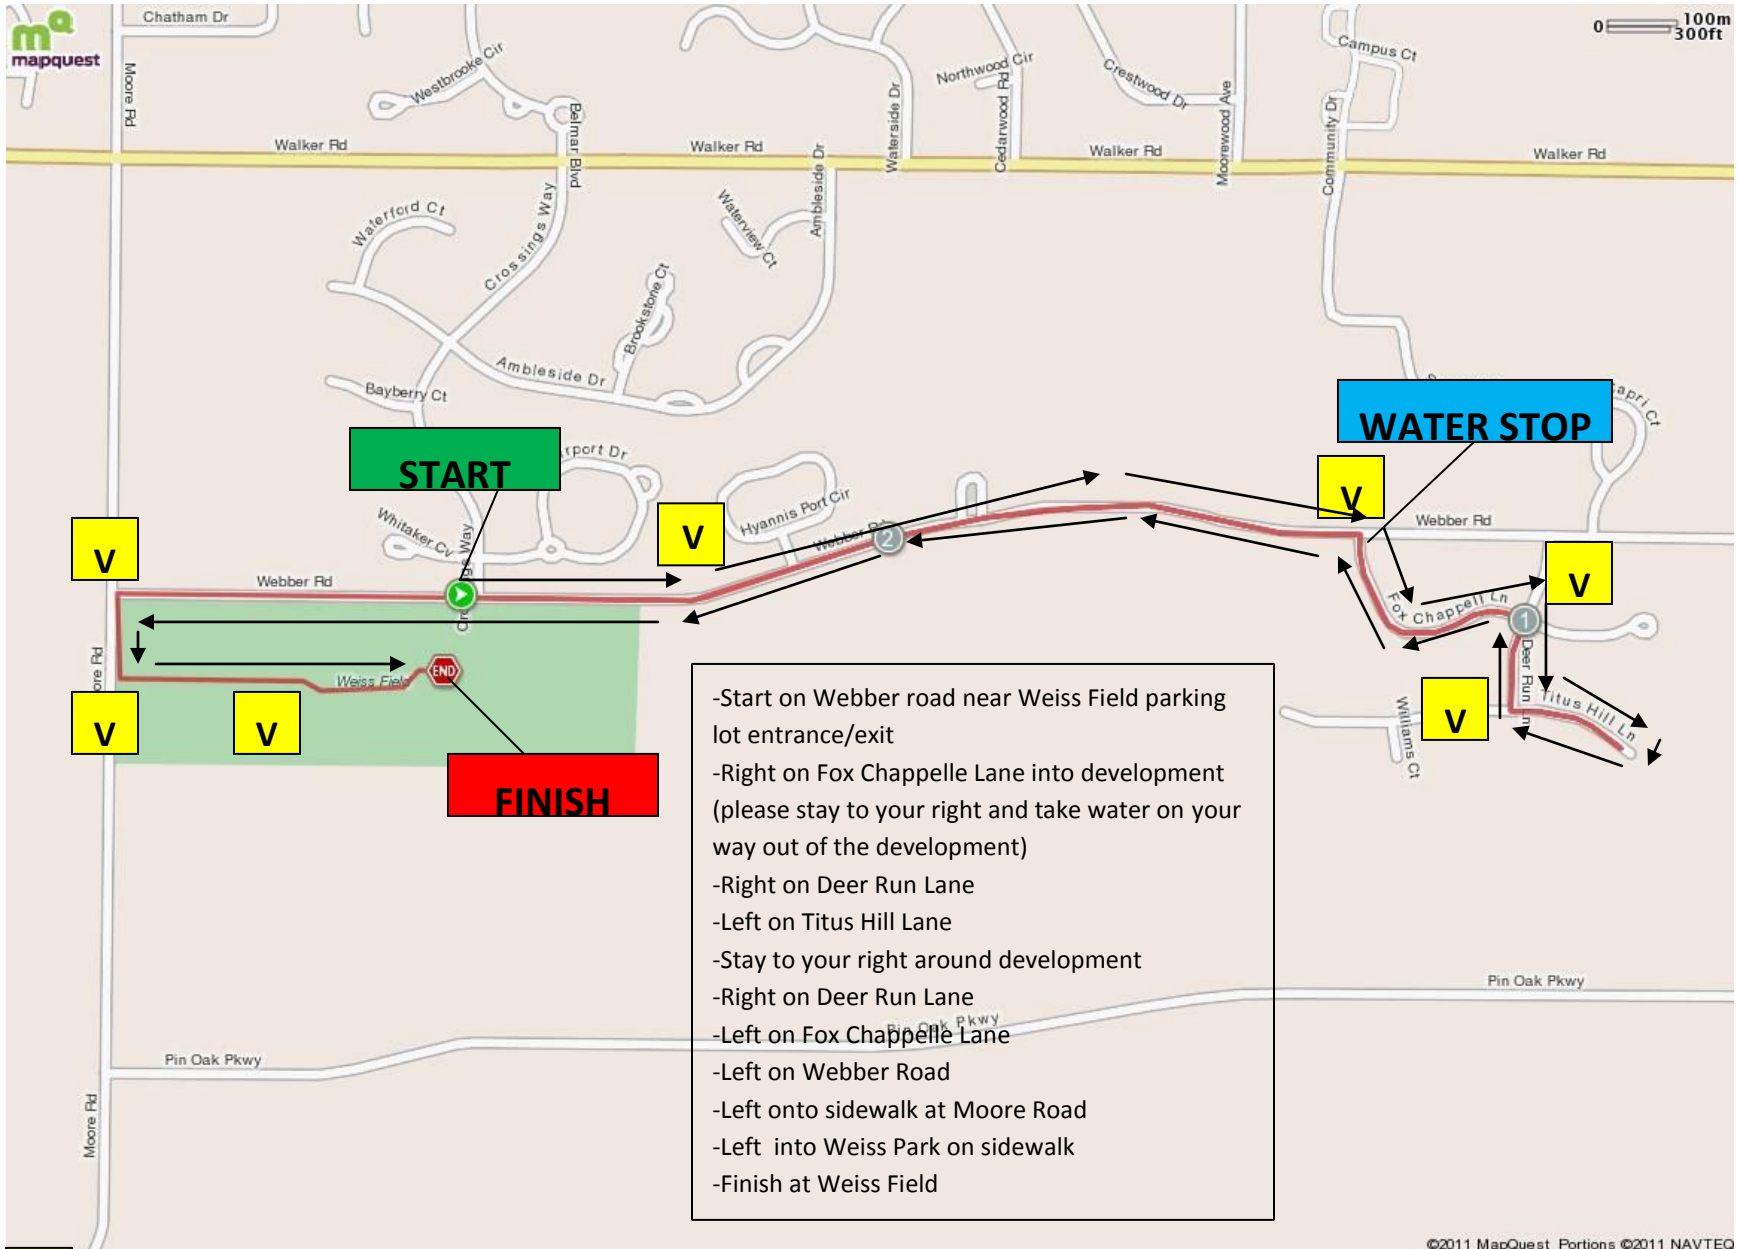

Run/Walk for Sewa 5k course

START

WATER STOP

FINISH

- Start on Webber road near Weiss Field parking lot entrance/exit
- Right on Fox Chappelle Lane into development (please stay to your right and take water on your way out of the development)
- Right on Deer Run Lane
- Left on Titus Hill Lane
- Stay to your right around development
- Right on Deer Run Lane
- Left on Fox Chappelle Lane
- Left on Webber Road
- Left onto sidewalk at Moore Road
- Left into Weiss Park on sidewalk
- Finish at Weiss Field

V

-----volunteer position