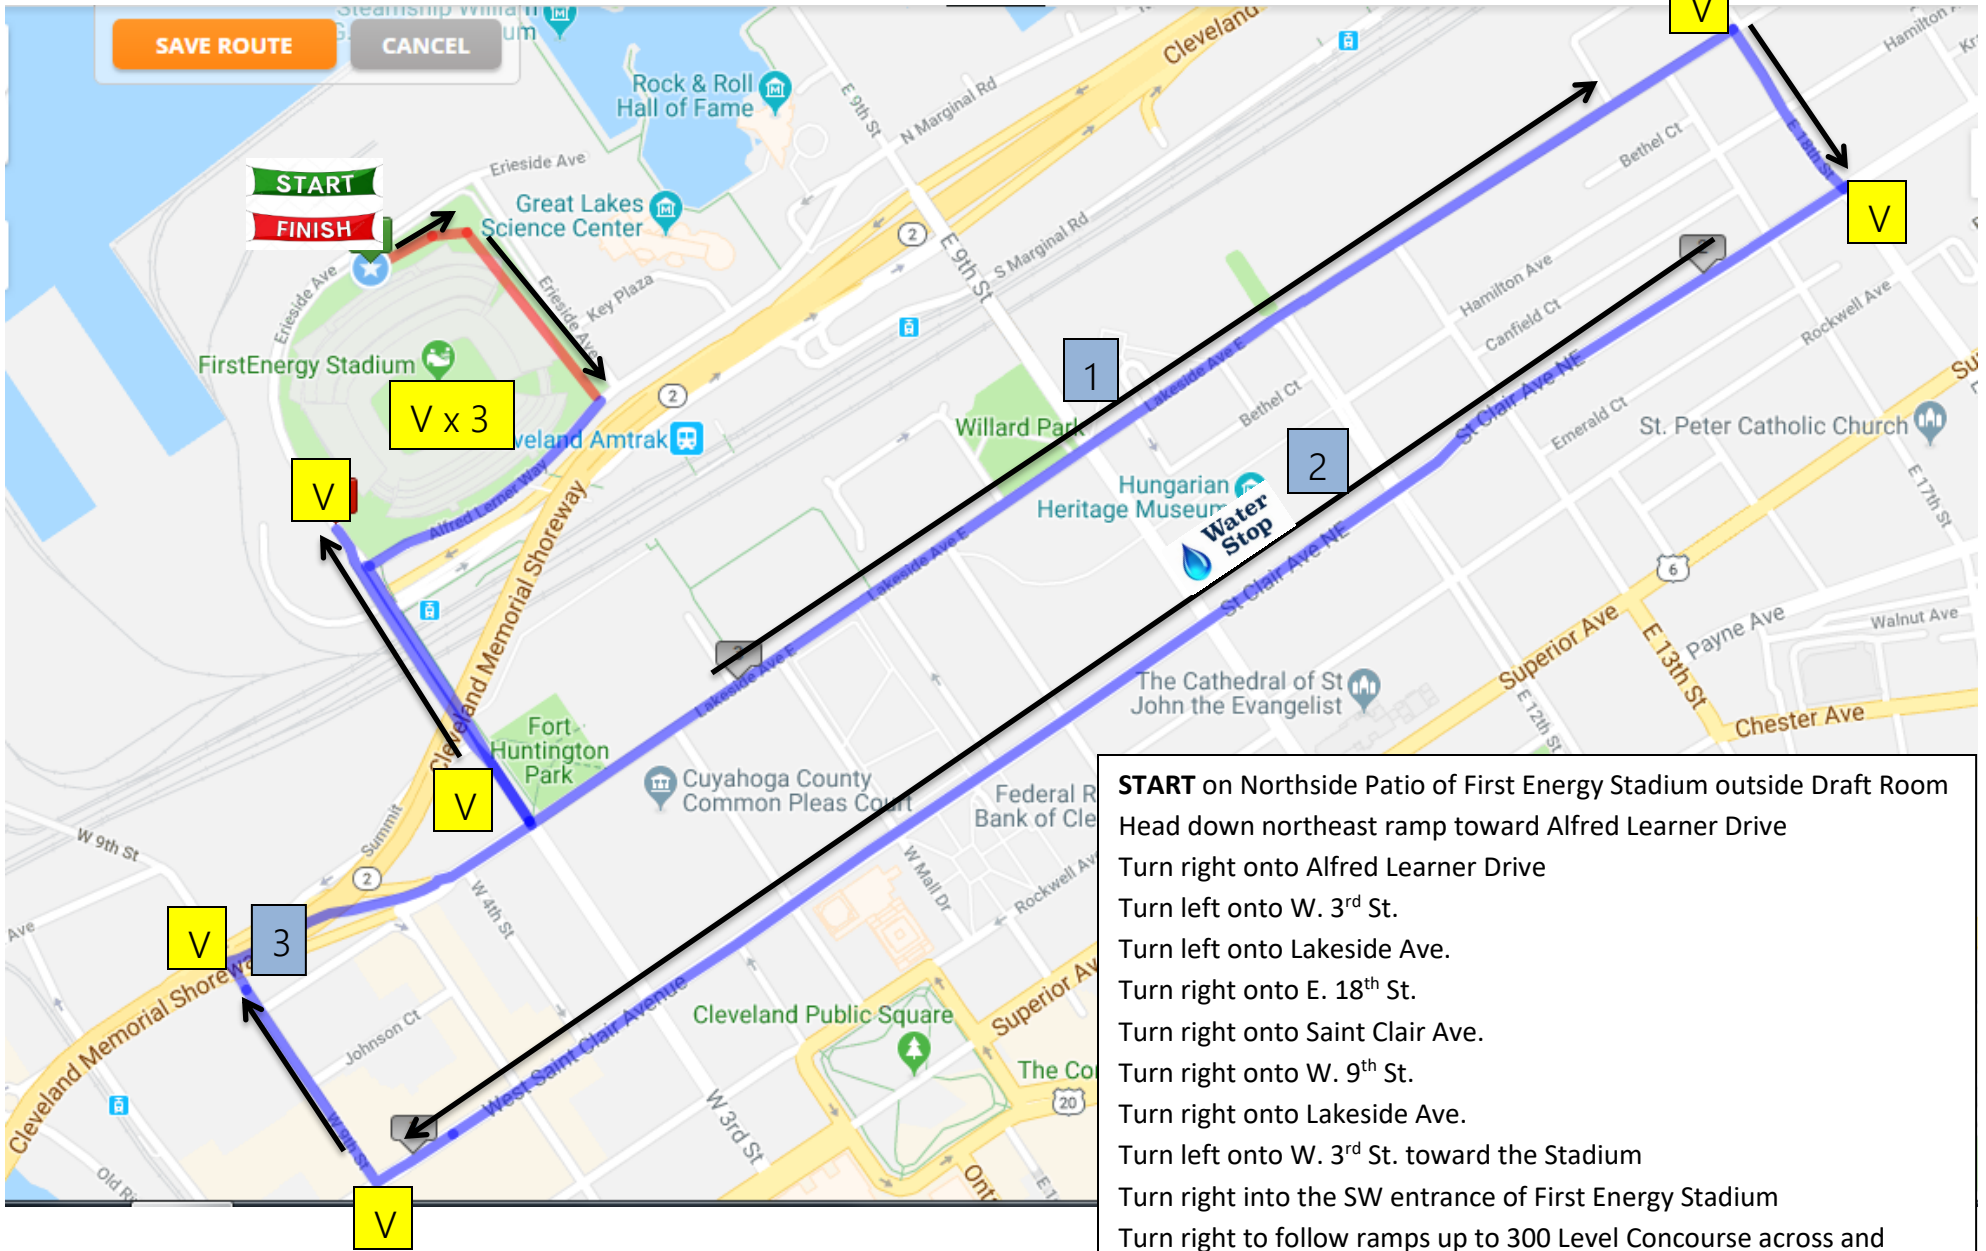

# Inside the Stadium

**START** on Northside Patio of First Energy Stadium outside Draft Room  
Head down northeast ramp toward Alfred Learner Drive  
Turn right onto Alfred Learner Drive  
Turn left onto W. 3<sup>rd</sup> St.  
Turn left onto Lakeside Ave.  
Turn right onto E. 18<sup>th</sup> St.  
Turn right onto Saint Clair Ave.  
Turn right onto W. 9<sup>th</sup> St.  
Turn right onto Lakeside Ave.  
Turn left onto W. 3<sup>rd</sup> St. toward the Stadium  
Turn right into the SW entrance of First Energy Stadium  
Turn right to follow ramps up to 300 Level Concourse across and down ramps to **FINISH** on Northside Patio.