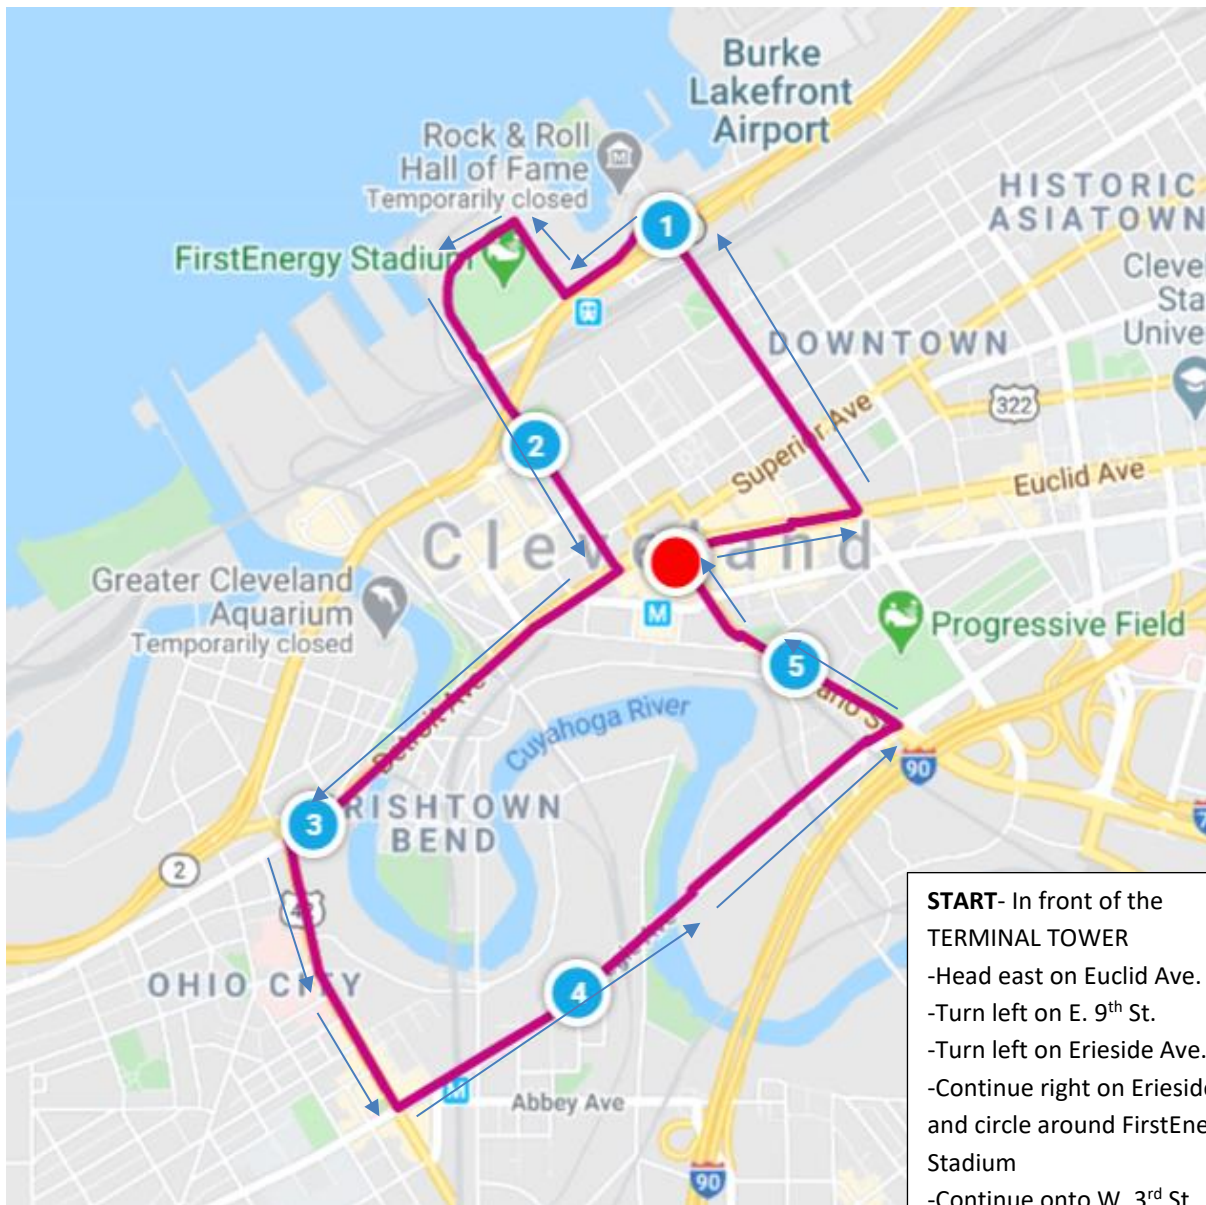

C the Land Terminal Tower

5.2 Miles!

- START-** In front of the
TERMINAL TOWER
- Head east on Euclid Ave.
 - Turn left on E. 9th St.
 - Turn left on Erieside Ave.
 - Continue right on Erieside Ave.
and circle around FirstEnergy
Stadium
 - Continue onto W. 3rd St.
 - Turn right on W. Superior and
continue onto the Detroit
Bridge
 - Turn left onto W. 25th
 - Turn left onto the Carnegie
Bridge
 - Turn left onto Ontario St.
- FINISH-** In front of the
TERMINAL TOWER