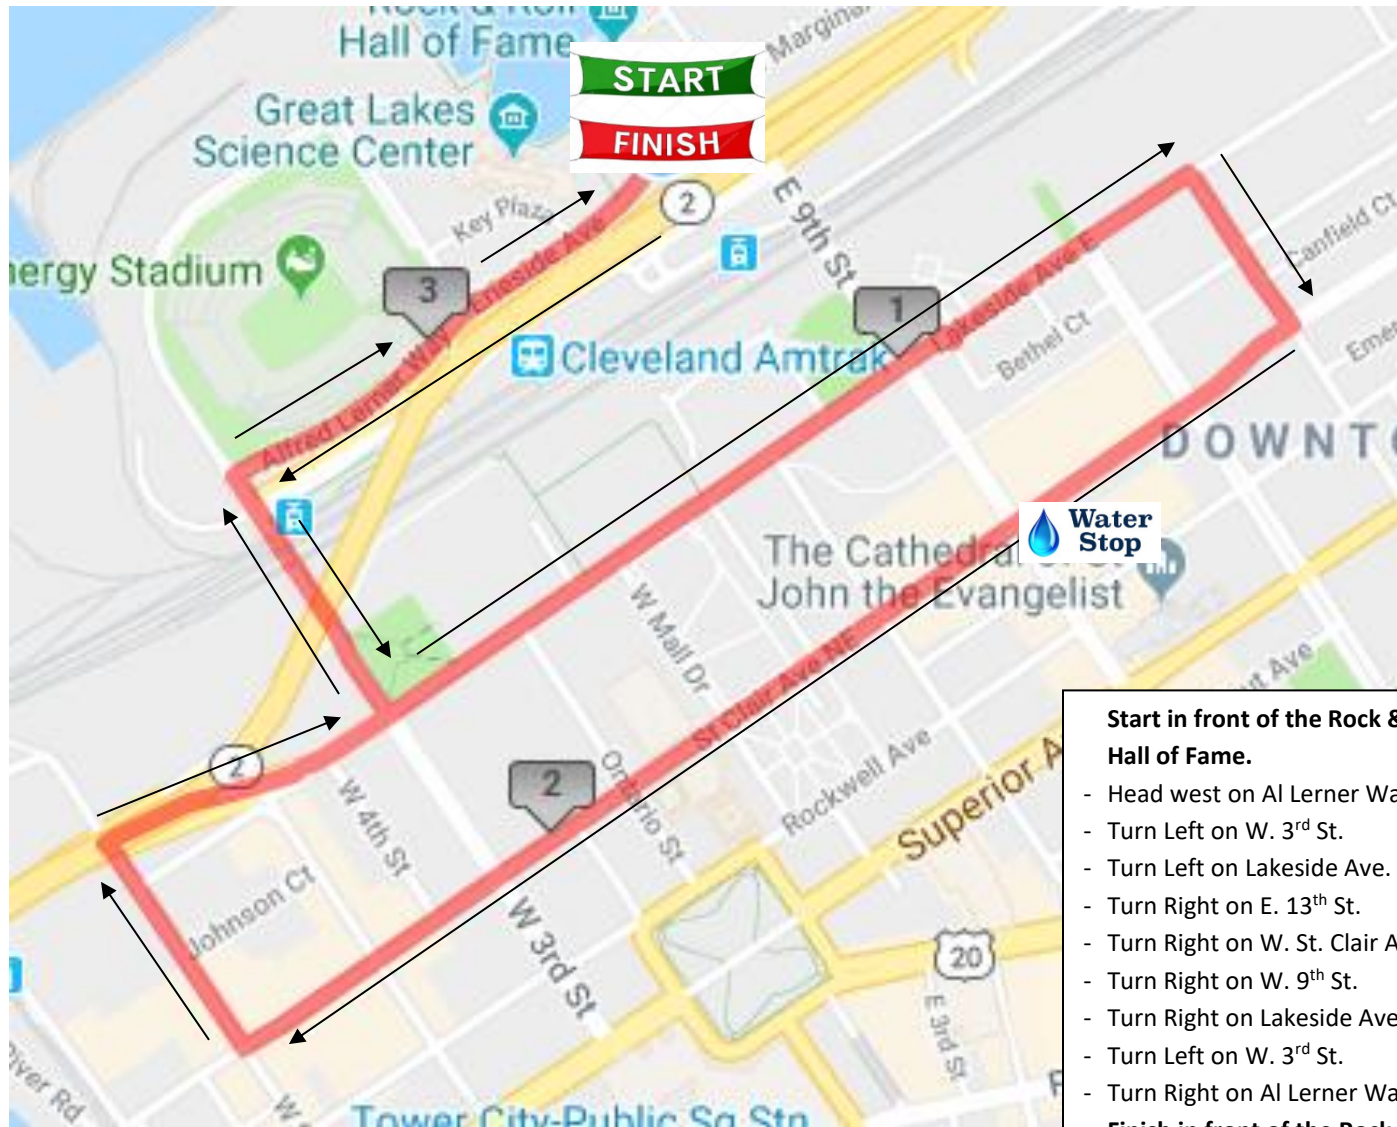

Walk Rock and Run

Course Map

8:30am Start time

- Start in front of the Rock & Roll Hall of Fame.**
- Head west on Al Lerner Way
 - Turn Left on W. 3rd St.
 - Turn Left on Lakeside Ave.
 - Turn Right on E. 13th St.
 - Turn Right on W. St. Clair Ave.
 - Turn Right on W. 9th St.
 - Turn Right on Lakeside Ave.
 - Turn Left on W. 3rd St.
 - Turn Right on Al Lerner Way
- Finish in front of the Rock & Roll Hall of Fame.**