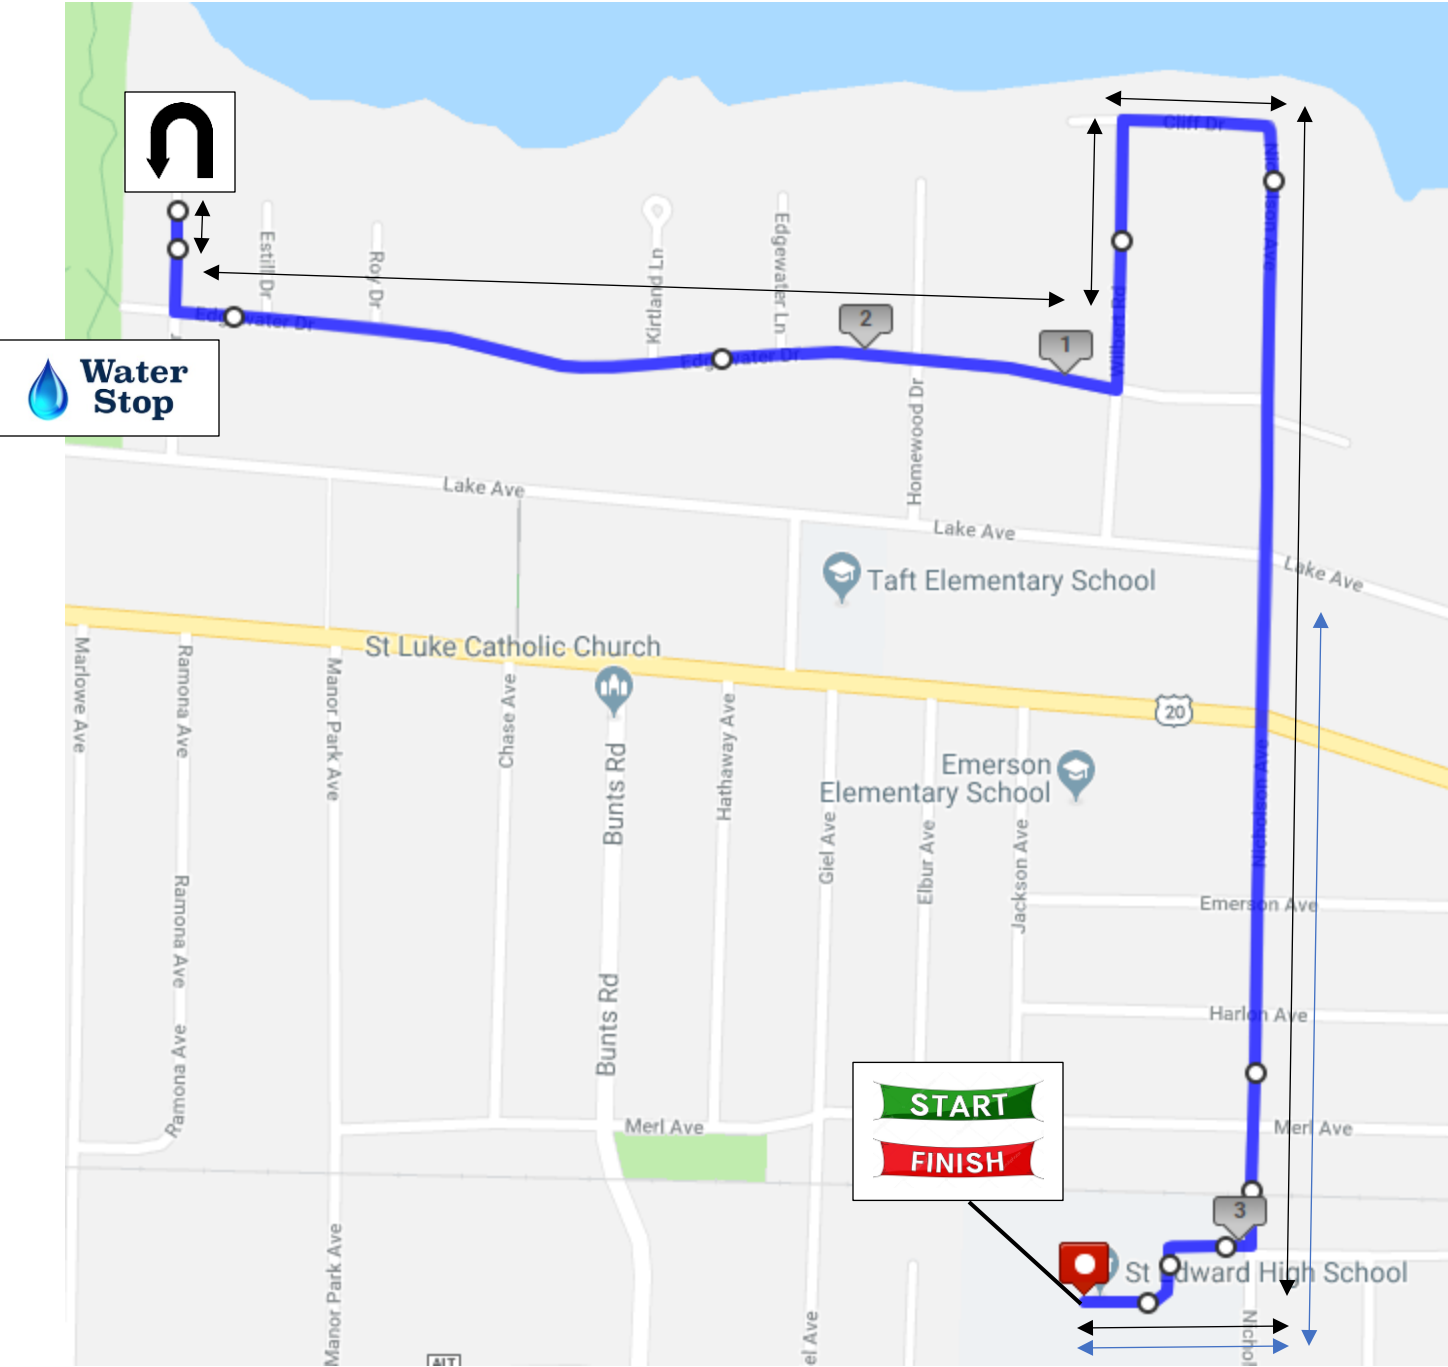

Eagles on Foot

5K ←→

START – Behind St. Edward High School
 Left on Nicholson Avenue
 Left on Cliff Drive
 Left on Wilbert Road
 Right on Edgewater Drive
 Right on Parkside Drive
 Turn Around
 Left on Edgewater Drive
 Left on Wilbert Road
 Right on Cliff Drive
 Right on Nicholson Avenue
 Right into St. Edward High School
FINISH

1 Mile ←→

START – Behind St. Edward High School
 Left on Nicholson Avenue
 Turn Around (@ 1 Mile Turn Around Sign)
 Continue back on Nicholson Avenue
 Right into St. Edward High School
FINISH