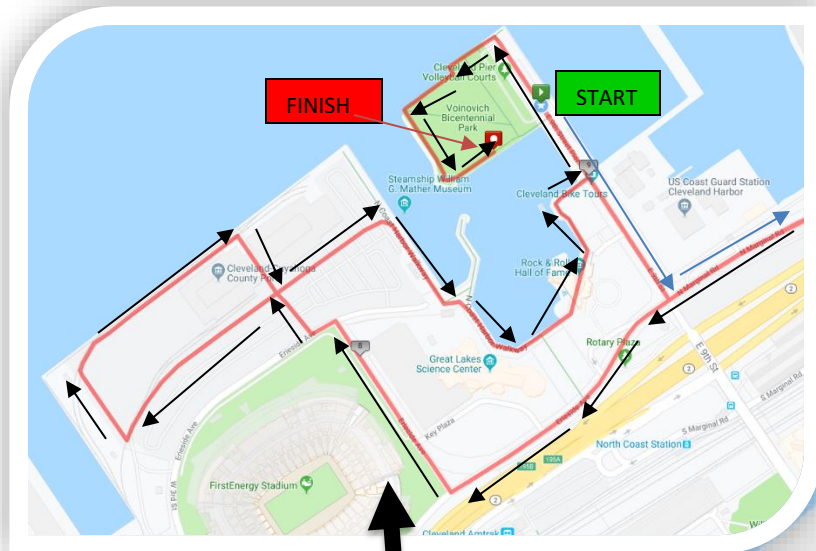

# North Coast Harbor 15K/10K/5K

- START:** Voinovich Park near volleyball courts
- Exit Voinovich Park and head South on E 9<sup>th</sup> St
  - Left on to N Marginal to turn around point
  - After turning around runners will proceed across E9th street onto Erieside Ave
  - Turn right onto Erieside Ave (at FirstEnergy Stadium)
  - Proceed into North Port Lots, follow marked course through port to North Coast Harbor walkway and back to Voinovich Park via pedestrian walkways.
- FINISH:** Voinovich Park Cleveland Script Sign