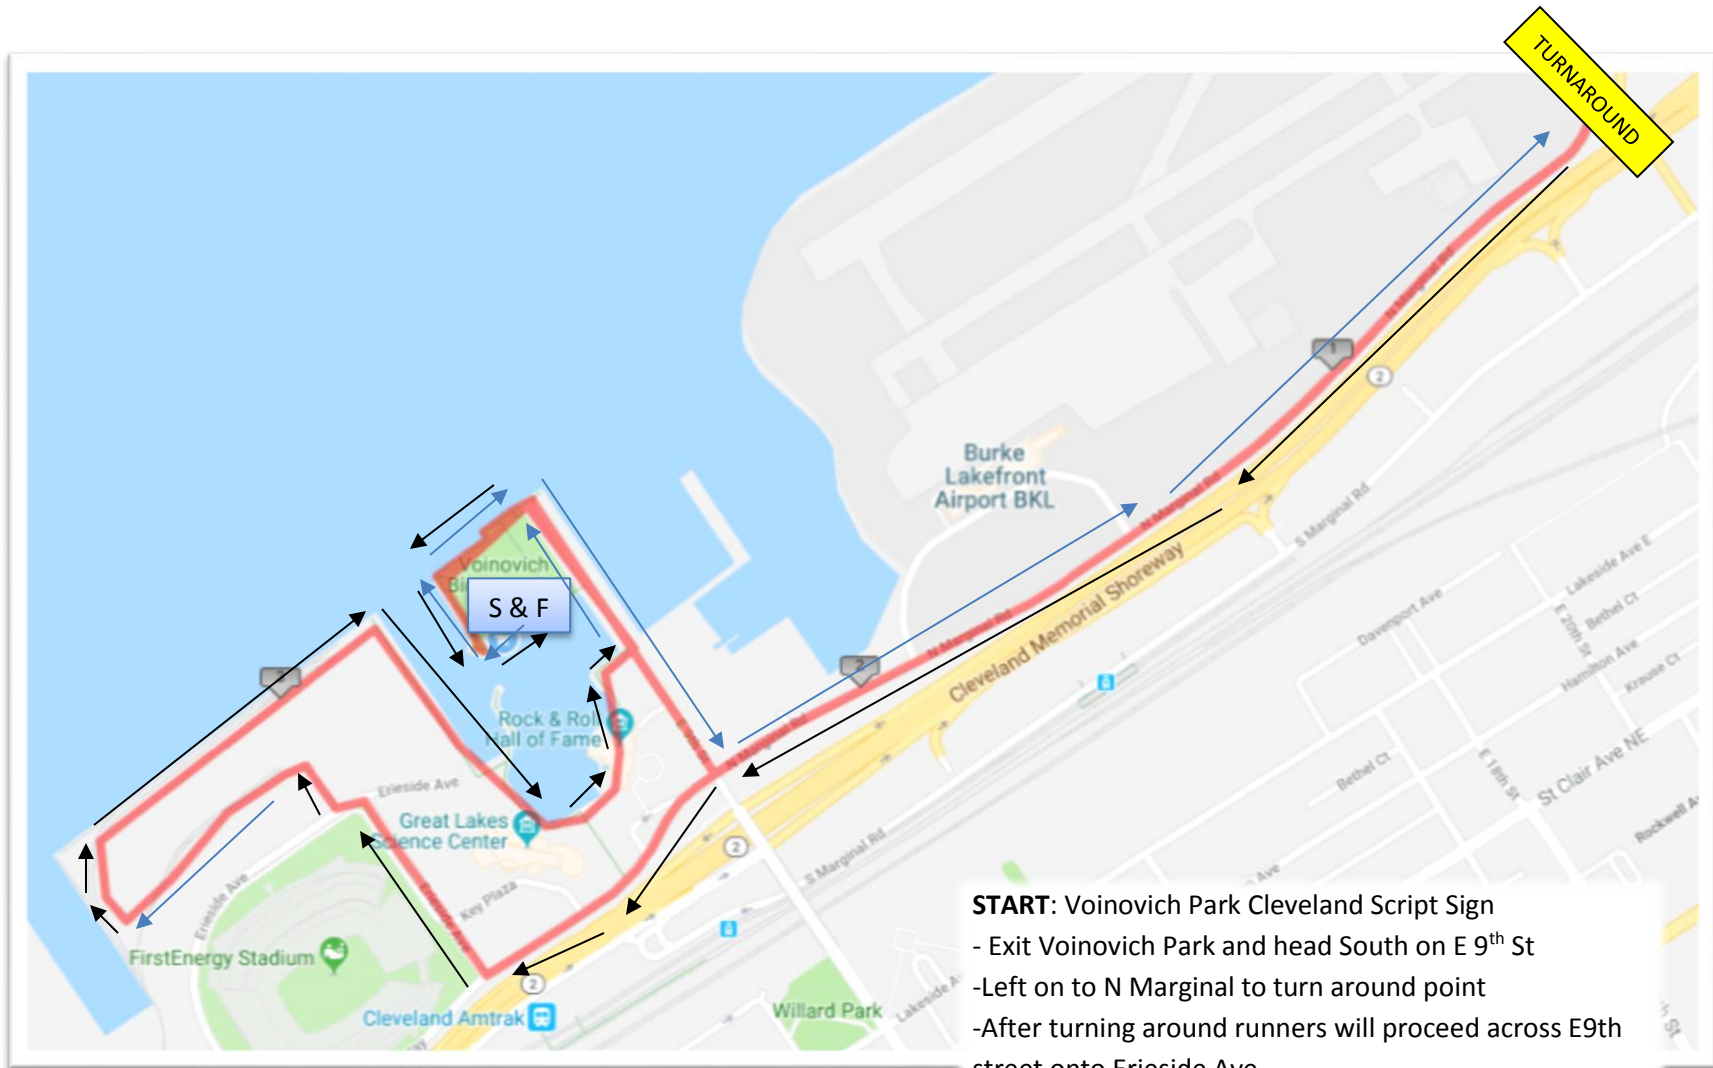

# North Coast Harbor 5K

- START:** Voinovich Park Cleveland Script Sign
- Exit Voinovich Park and head South on E 9<sup>th</sup> St
  - Left on to N Marginal to turn around point
  - After turning around runners will proceed across E9th street onto Erieside Ave
  - Turn right onto Erieside Ave (at FirstEnergy Stadium)
  - Proceed into North Port Lots, follow marked course through port to North Coast Harbor walkway and back to Voinovich Park via pedestrian walkways.
- FINISH:** Voinovich Park Cleveland Script Sign