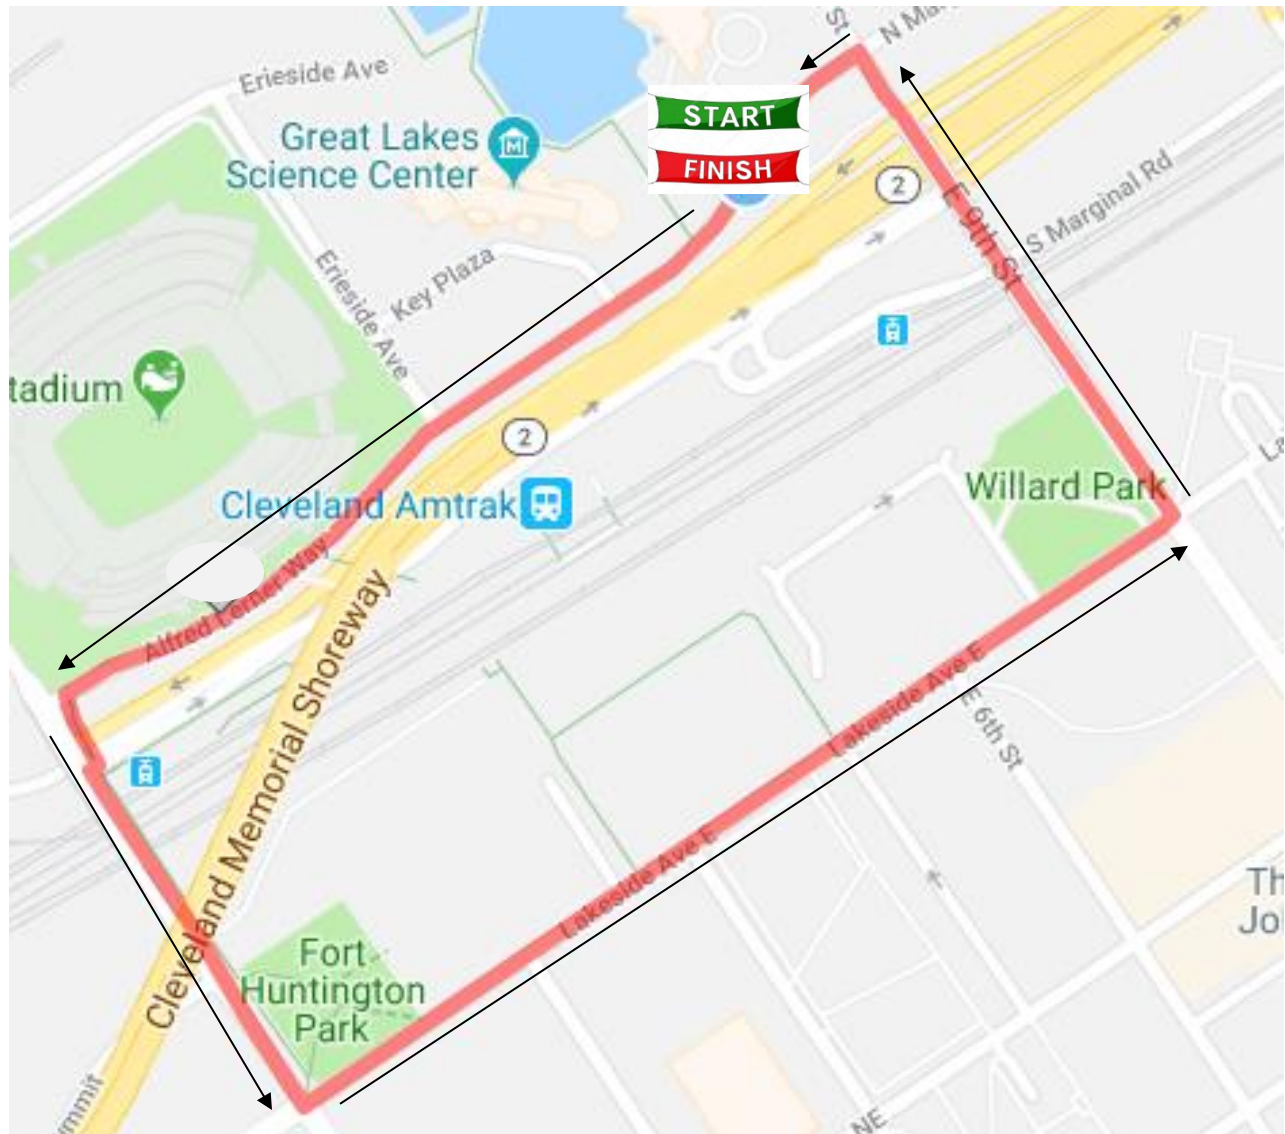

OROC

1 Mile Course Map

Start in front of the Rock & Roll Hall of Fame

- Head west
- Turn Left on West 3rd St.
- Turn Left on Lakeside Ave.
- Turn Left on East 9th St.
- Turn Left on Erieside Ave.

Finish in front of the Rock & Roll Hall of Fame