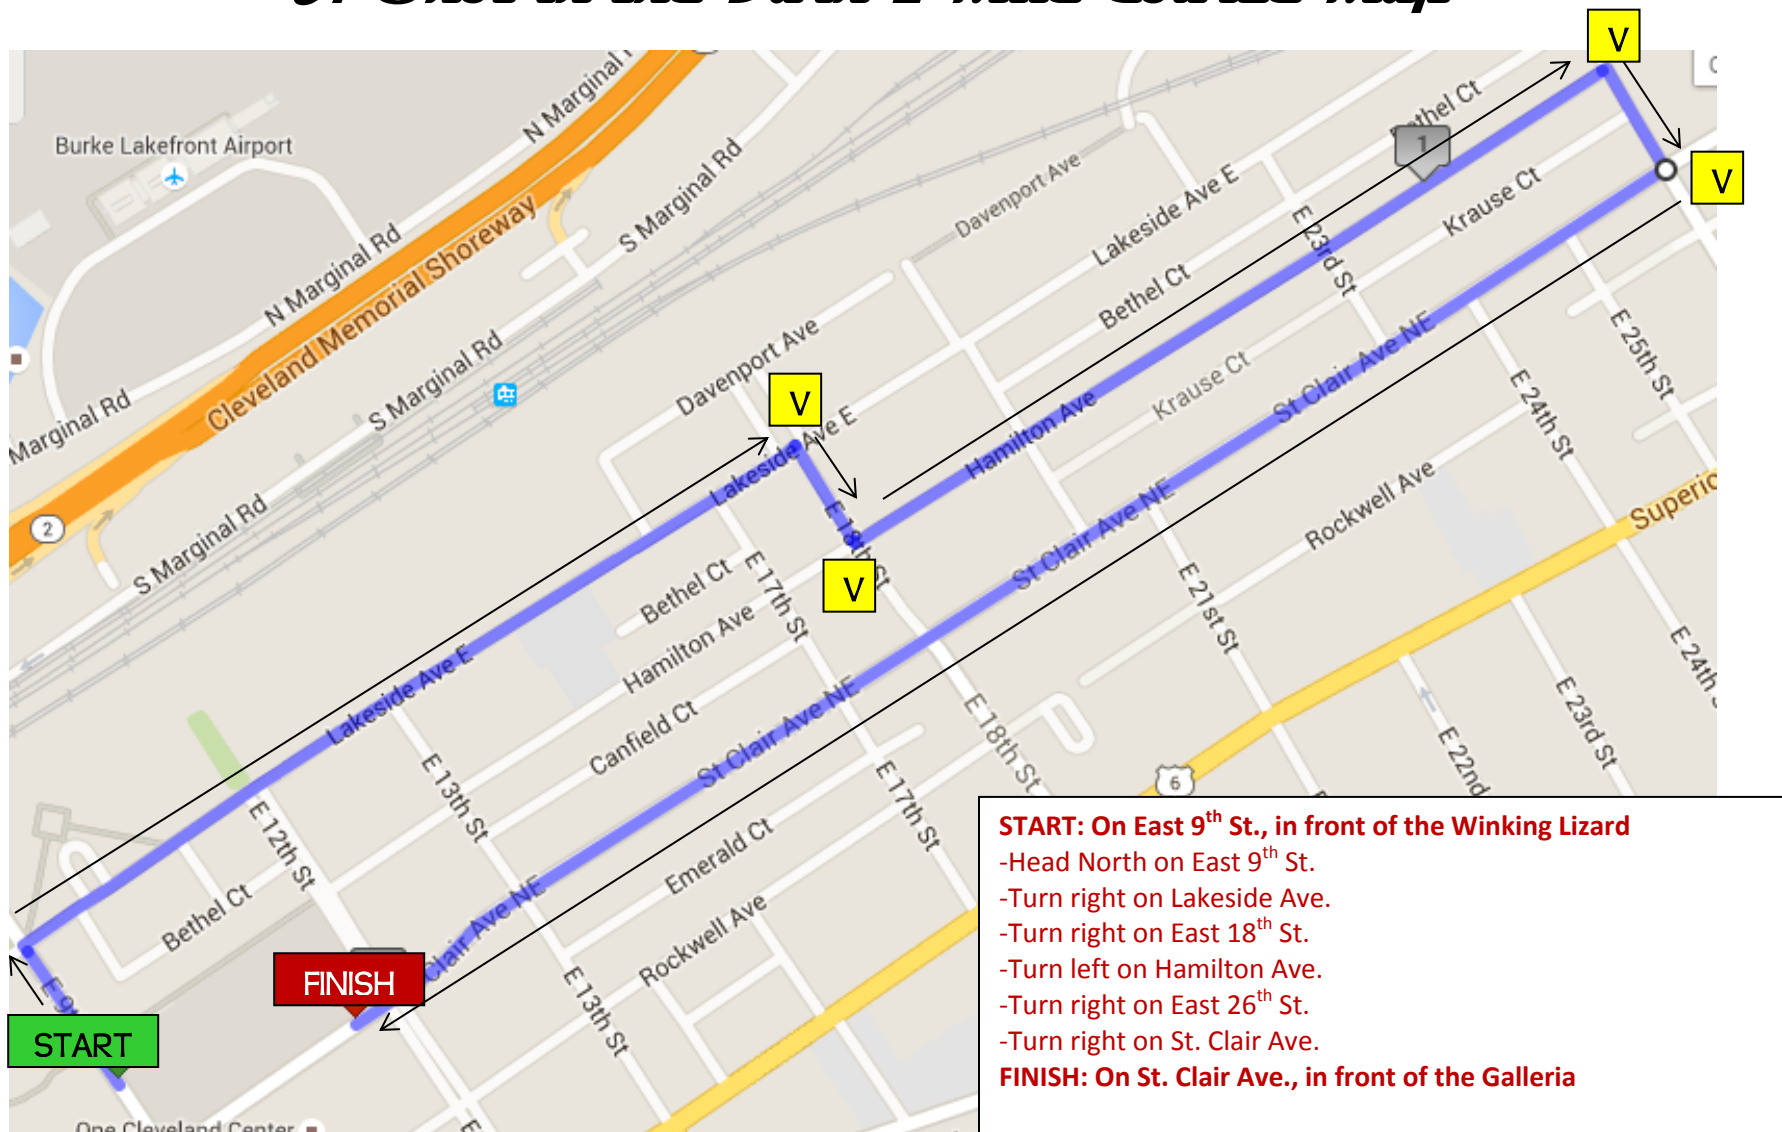

# *A Shot in the Dark 2 Mile Course Map*

**START: On East 9<sup>th</sup> St., in front of the Winking Lizard**  
-Head North on East 9<sup>th</sup> St.  
-Turn right on Lakeside Ave.  
-Turn right on East 18<sup>th</sup> St.  
-Turn left on Hamilton Ave.  
-Turn right on East 26<sup>th</sup> St.  
-Turn right on St. Clair Ave.  
**FINISH: On St. Clair Ave., in front of the Galleria**

**PARTY TIME!**  
-You can get to the party through the Galleria by the finish or off of East 9<sup>th</sup> St.