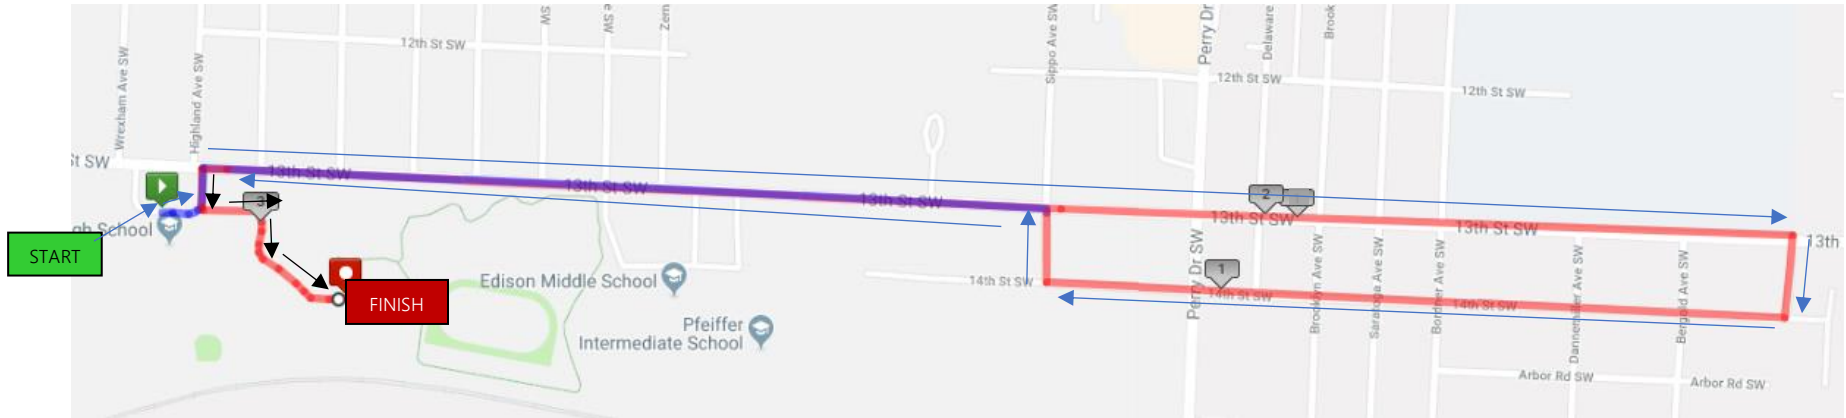

Speak Life Resiliency Run Perry High School

- START- Perry High School Driveway
- Turn right onto 13th St
- Turn right onto Beltzer Ave
- Turn right onto 14th St
- Turn right on Sippo Ave
- Turn left on 13th St
- Turn left into Perry High School
- Follow marked course towards Perry Football Stadium
- FINISH- Perry Football Stadium