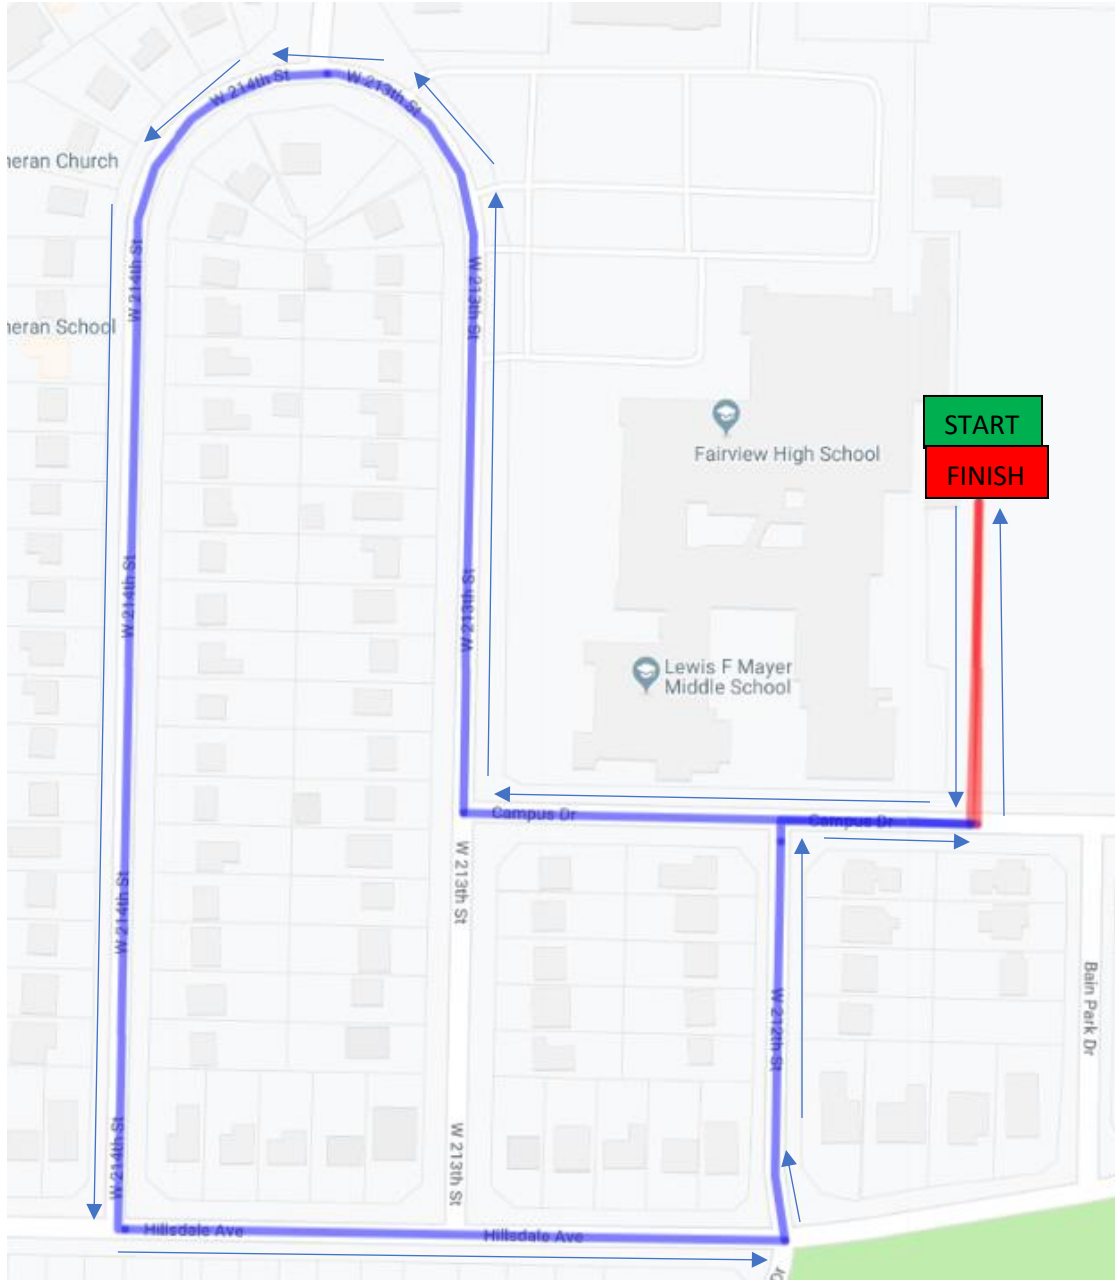

Fairview Summerfest 1 Mile Fun Run

START: on the track at Fairview Park High School

- Turn right on Campus Dr.
- Turn right on W213th St.
- Loop around to W214th St.
- Turn left on Hillsdale Ave
- Turn left onto W212th
- Turn right on Campus Dr.

FINISH: on the track at Fairview Park High School