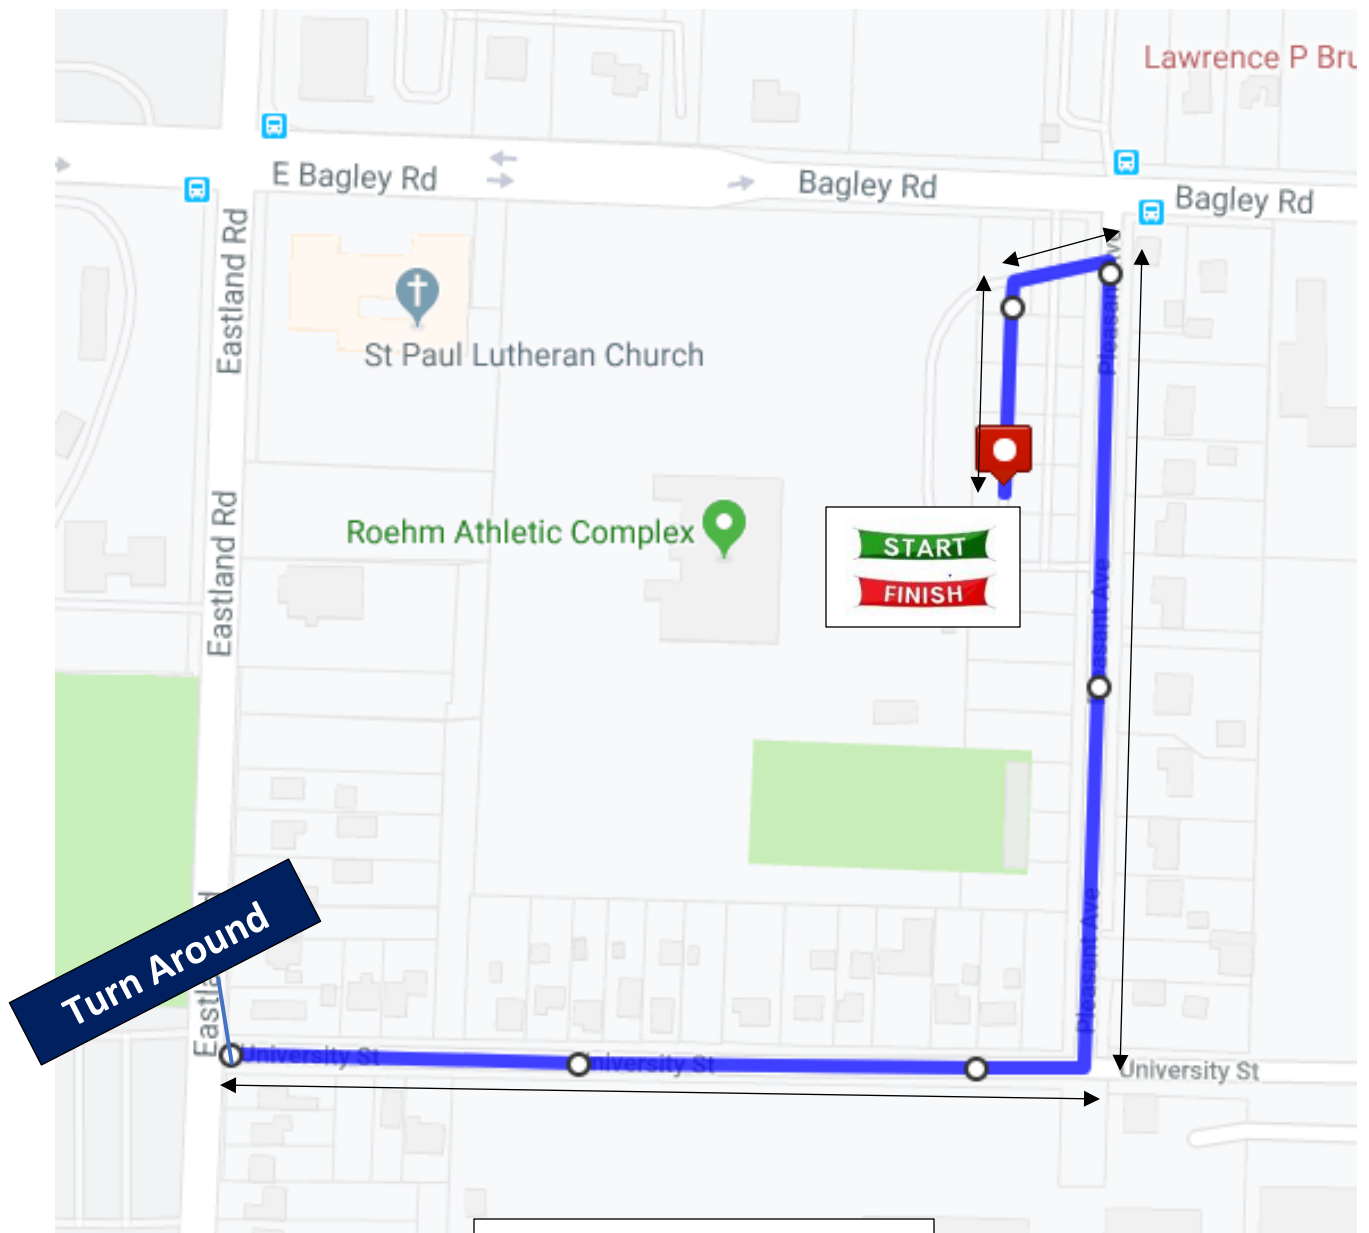

Tom Madzy 1 Mile Course

1 Mile

START - in Parking Lot
Right on Pleasant Avenue
Right on University Street
Turn Around at Eastland Road
Left on Pleasant Avenue
Left into Parking Lot to **FINISH**